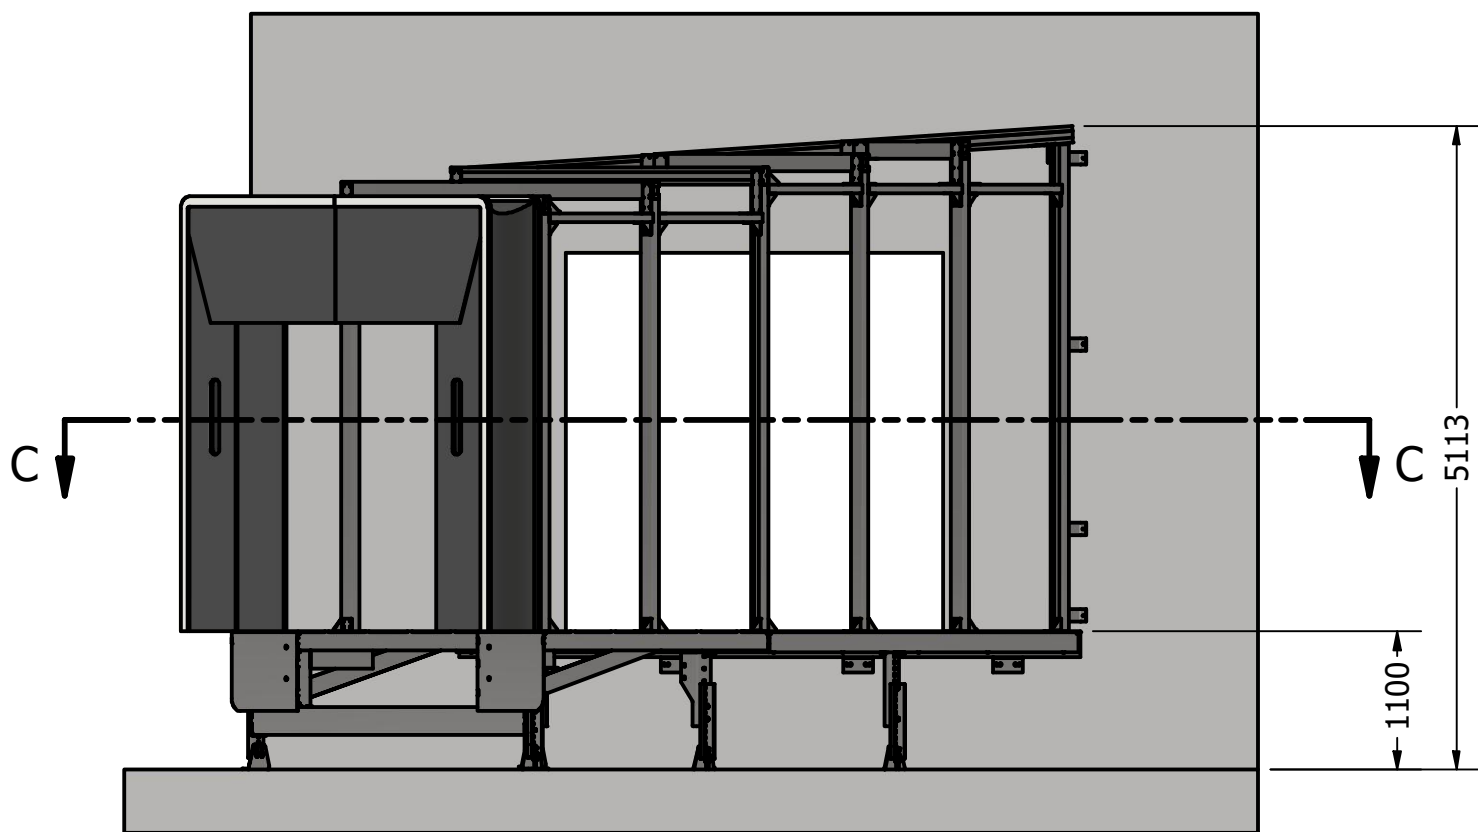

SECTION C-C
SCALE 1 / 60

* distance from gate center

SCALE 1 / 25

Riga Door Systems

we open the world

Malas, Vetras, Marupe LV-2167, Riga district, Latvia; web: www.rigadoors.lv

Weight	N/A
Material	

Rev.	Changes	Date	Name	Project	Date	Name	Description
					2024-04-26	VPA	DOCK HOUSE 45
							Drawing Nr. DHH.45.4550
							Rev. R1
							A3

Rev.	Changes	Date	Name	Project

Scale: DO NOT SCALE