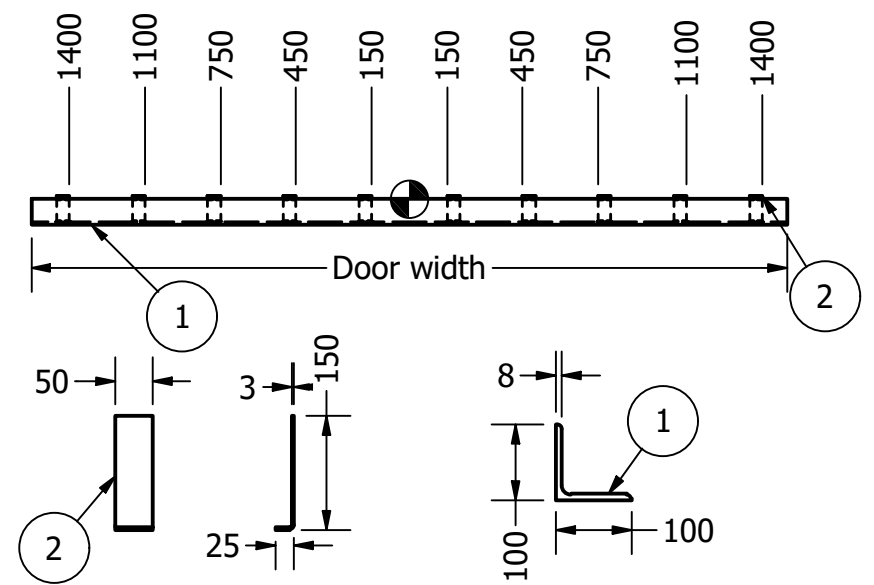

SECTION C-C
SCALE 1 / 60

* distance from gate center

SCALE 1 / 25

Riga Door Systems

we open the world

Malas, Vetras, Marupe LV-2167, Riga district, Latvia; web: www.rigadoors.lv

Weight	N/A
Material	

Rev.	Changes	Date	Name	Project	Date	Name	Description
					2024-04-26	VPA	DOCK HOUSE 45
							Drawing Nr. DHH.45.4550
							Rev. R1
							A3

Rev.	Changes	Date	Name	Project

Scale: DO NOT SCALE