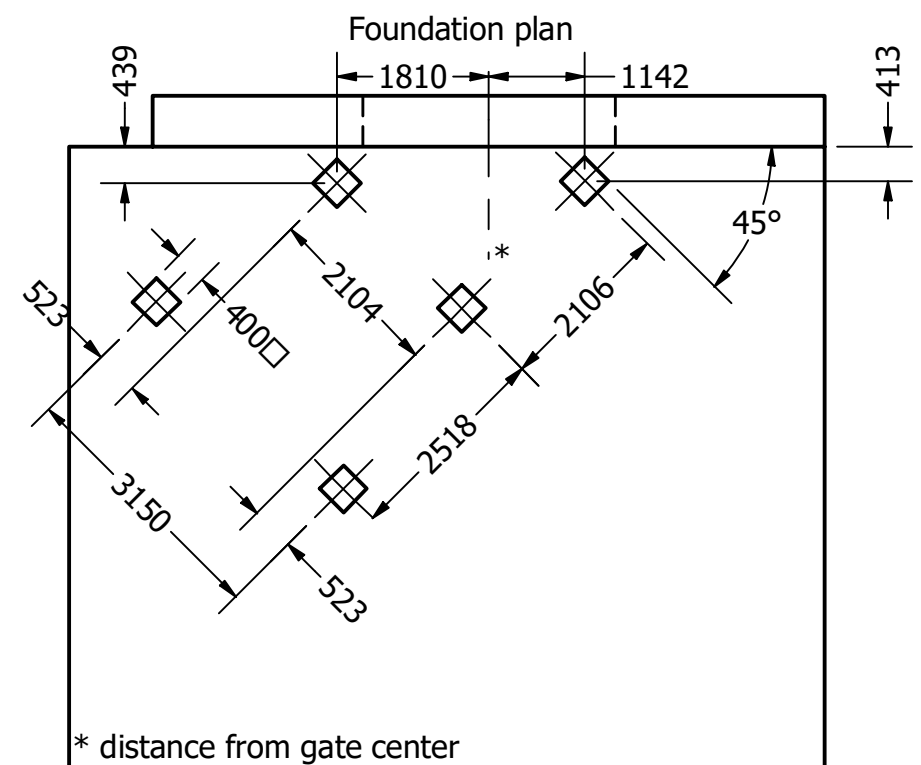

SECTION C-C
SCALE 1 / 60

* distance from gate center

SCALE 1 / 25

Riga Door Systems

we open the world

Malas, Vetras, Marupe LV-2167, Riga district, Latvia; web: www.rigadoors.lv

Weight	N/A
Material	

Rev.	Changes	Date	Name	Project	Date	Name	Description
					2024-04-26	VPA	DOCK HOUSE 45
							Drawing Nr. DHH.45.4550
							Rev. R1
							A3

Rev.	Changes	Date	Name	Project

Scale: DO NOT SCALE