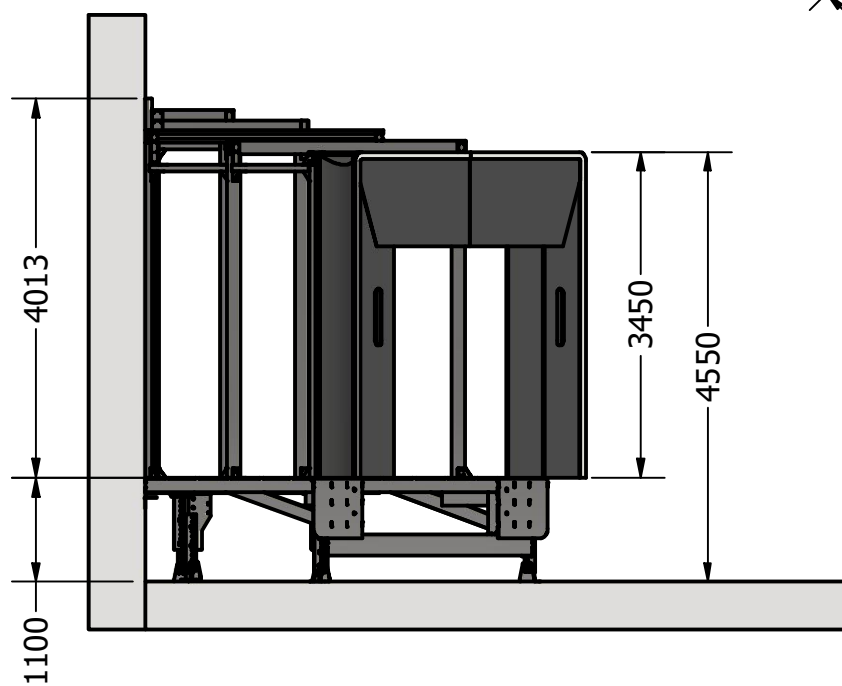

SECTION C-C
SCALE 1 / 60

* distance from gate center

SCALE 1 / 25

Riga Door Systems

we open the world

Malas, Vetras, Marupe LV-2167, Riga district, Latvia; web: www.rigadoors.lv

Weight	N/A
Material	

Rev.	Changes	Date	Name	Project	Date	Name	Description
					2024-04-26	VPA	DOCK HOUSE 45
							Drawing Nr. DHH.45.4550
							Rev. R1
							A3

Rev.	Changes	Date	Name	Project

Scale: DO NOT SCALE