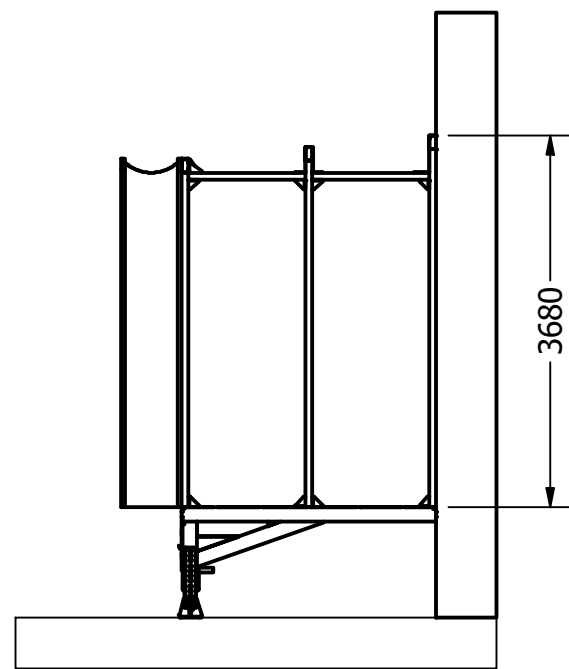

SECTION D-D  
SCALE 1 / 75

\* both sides same distance from gate center

**Riga Door Systems**  
we open the world

Malas, Vetras, Marupe LV-2167, Riga district, Latvia; web: www.rigadoors.lv

Weight  
N/A

Material

Rev.	Changes	Date	Name	Project	Date	Name	Description	Rev.
					2024-04-26	VPA	DOCK HOUSE 90	R0
								Drawing Nr.
								DHH.90.4550
								A3

Scale  
DO NOT SCALE