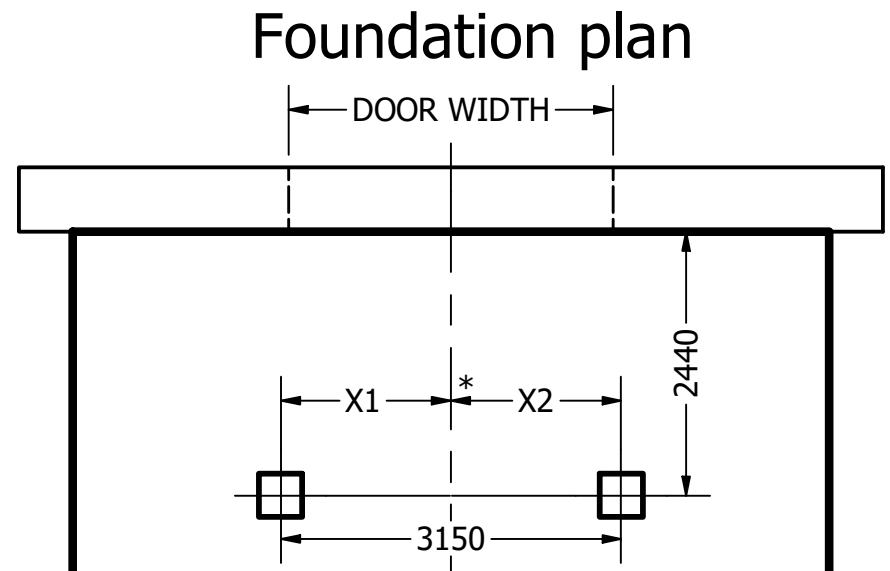

SECTION D-D  
SCALE 1 / 75

\* both sides same distance from gate center

**Riga Door Systems**  
we open the world

Malas, Vetras, Marupe LV-2167, Riga district, Latvia; web: www.rigadoors.lv

Weight  
N/A

Material

Rev.	Changes	Date	Name	Project	Date	Name	Description	Rev.
					2024-04-26	VPA	DOCK HOUSE 90	R0
								Drawing Nr.
								DHH.90.4550
								A3

Scale  
DO NOT SCALE