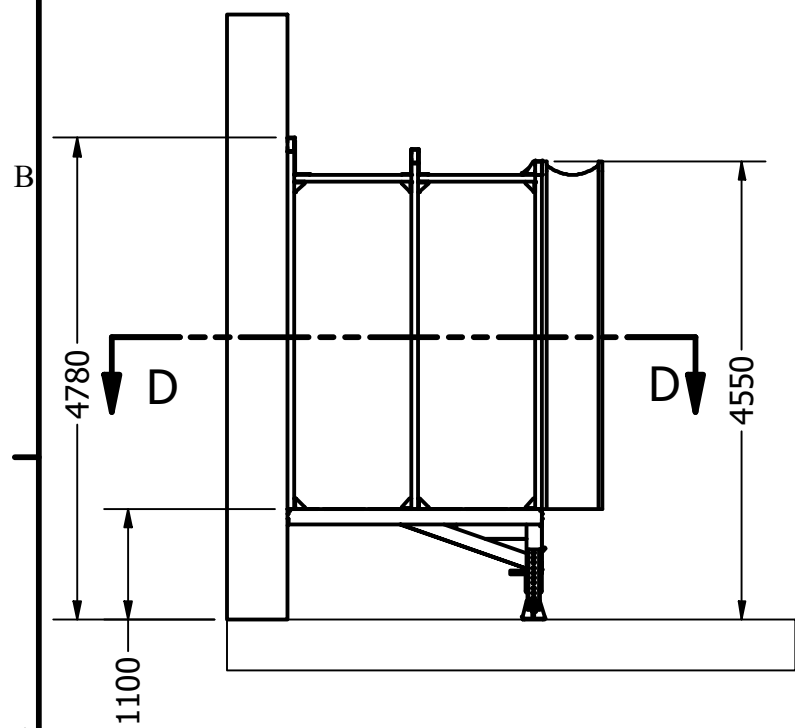

SECTION D-D  
SCALE 1 / 75

\* both sides same distance from gate center

**Riga Door Systems**  
we open the world

Malas, Vetras, Marupe LV-2167, Riga district, Latvia; web: www.rigadoors.lv

Weight  
N/A

Material

Rev.	Changes	Date	Name	Project	Date	Name	Description	Rev.
					2024-04-26	VPA	DOCK HOUSE 90	R0
								Drawing Nr.
								DHH.90.4550
								A3

Scale  
DO NOT SCALE