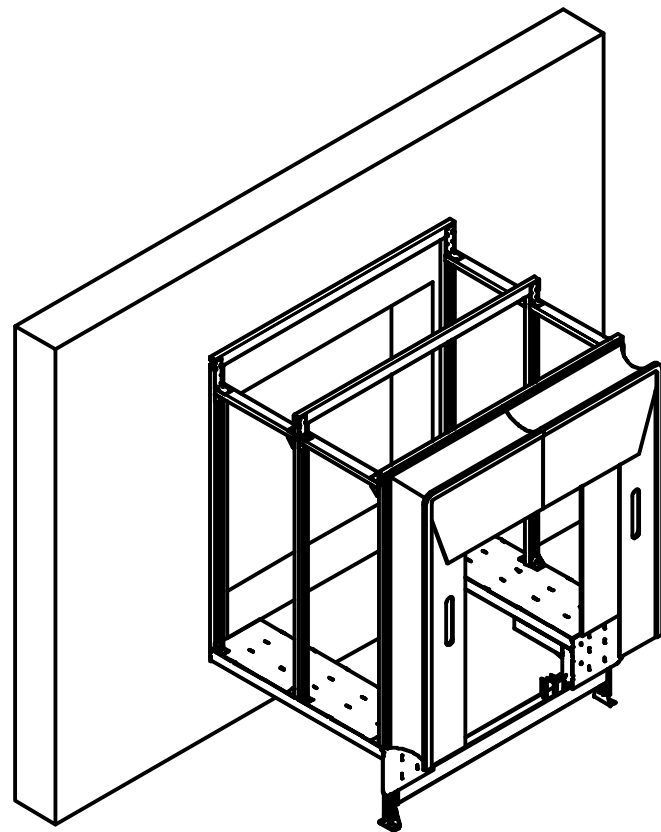

SECTION D-D  
SCALE 1 / 75

\* both sides same distance from gate center

**Riga Door Systems**  
we open the world

Malas, Vetras, Marupe LV-2167, Riga district, Latvia; web: www.rigadoors.lv

Weight  
N/A

Material

Rev.	Changes	Date	Name	Project	Date	Name	Description	Rev.
					2024-04-26	VPA	DOCK HOUSE 90	R0
								Drawing Nr.
								DHH.90.4550
								A3

Scale  
DO NOT SCALE