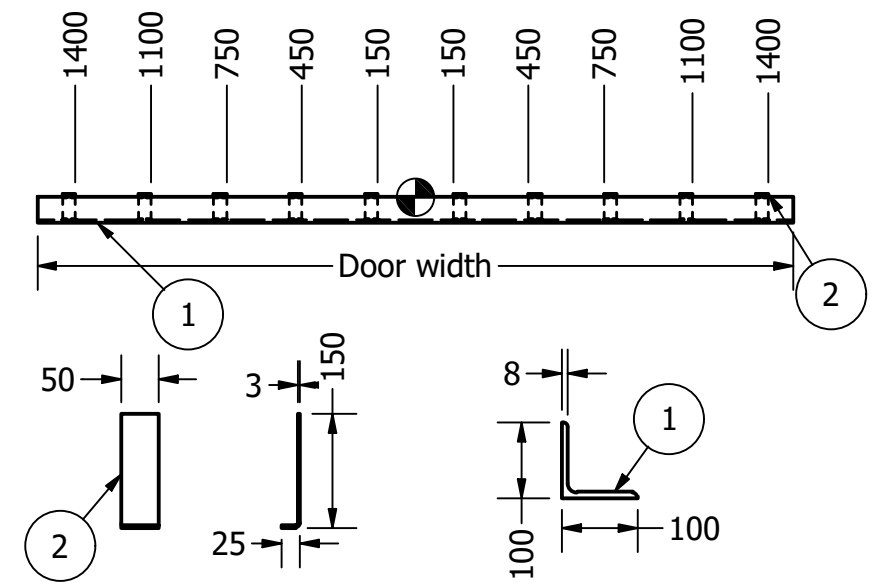

SECTION D-D  
SCALE 1 / 75

\* both sides same distance from gate center

**Riga Door Systems**  
we open the world

Malas, Vetras, Marupe LV-2167, Riga district, Latvia; web: www.rigadoors.lv

Weight  
N/A

Material

Rev.	Changes	Date	Name	Project	Date	Name	Description	Rev.
					2024-04-26	VPA	DOCK HOUSE 90	R0
								Drawing Nr.
								DHH.90.4550
								A3

Scale  
DO NOT SCALE