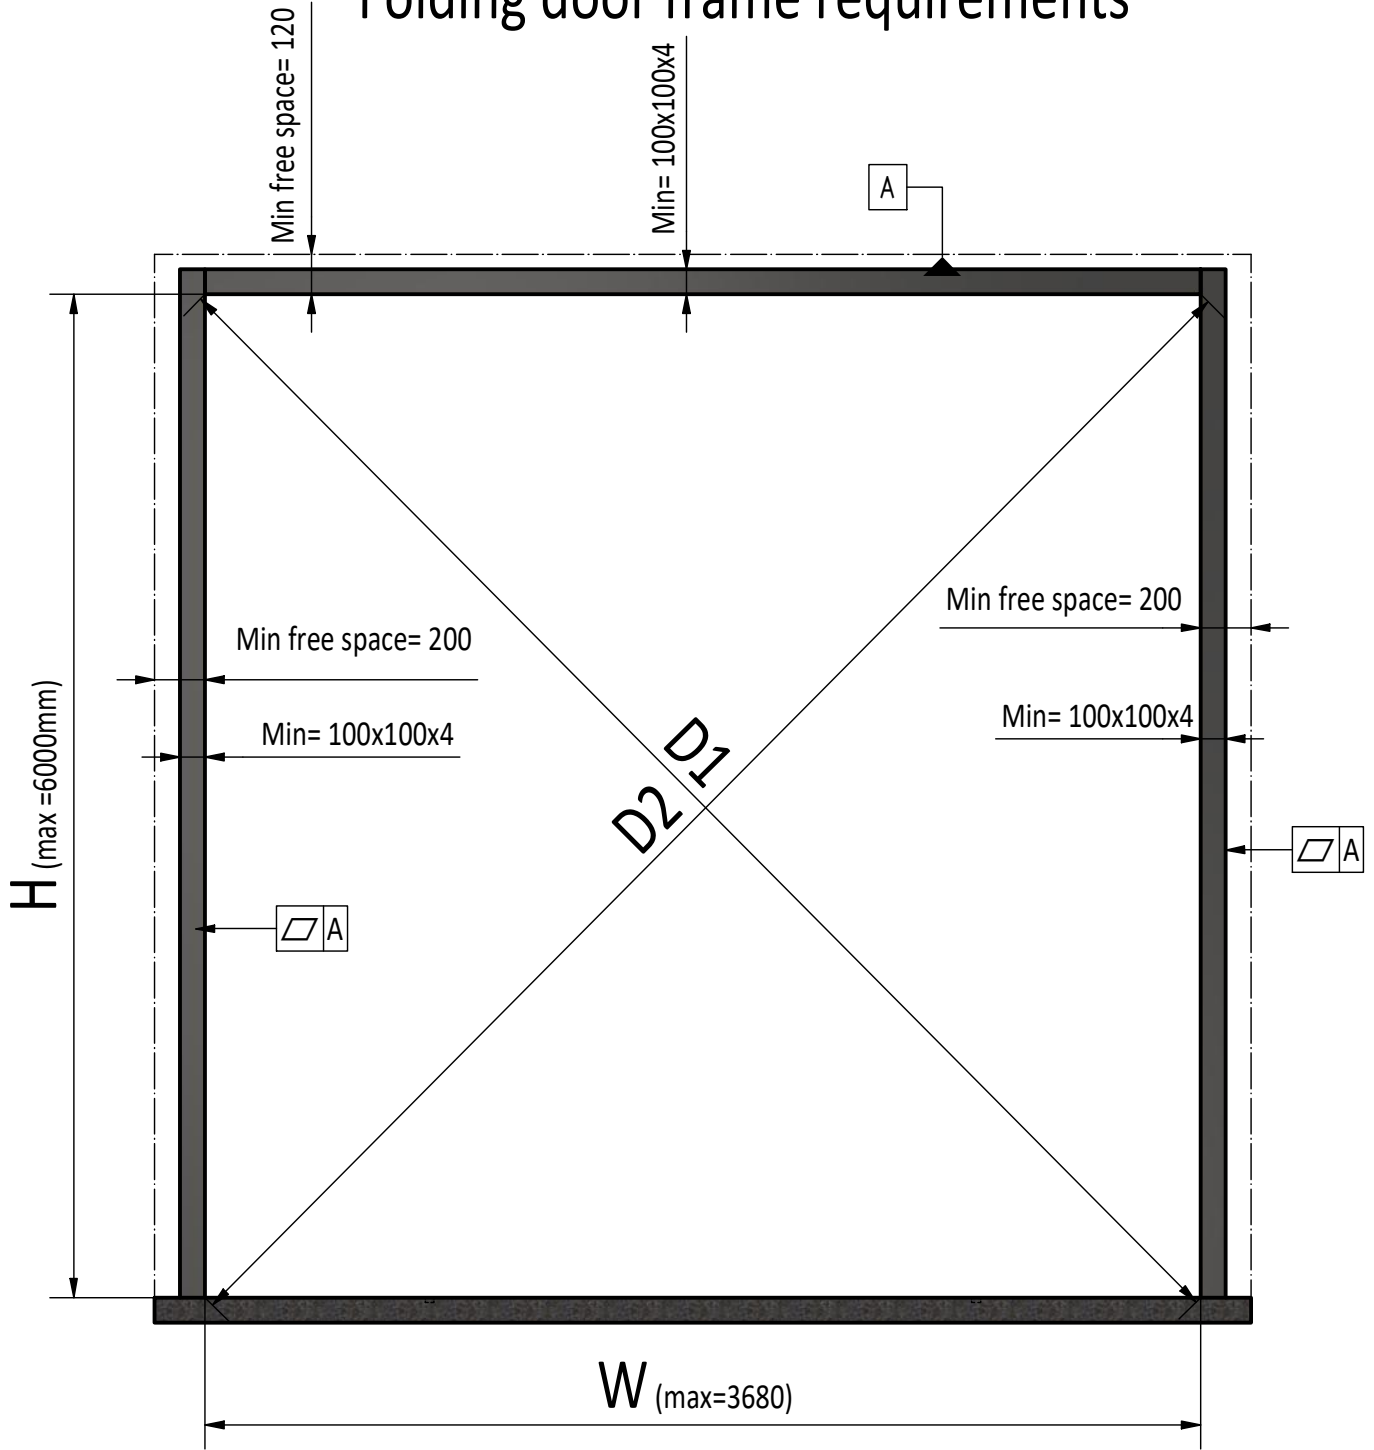

View from inside

INSIDE

OUTSIDE

In opening area floor must be in level!

Outside

INSIDE

In opening area floor must be in level!

Riga Door Systems
we open the world

Malas, Vetras, Marupe LV-2167, Riga district, Latvia; web: www.rigadoors.lv

Weight
N/A

Material

Rev.	Changes	Date	Name	Project	Date	Name	Description	Rev.	Scale
			Drawn		2019-11-29	VPA	Folding doors 3parts- inside opening	R0	A3
			Approved						
							Drawing Nr.	FD.3P.IN DATA	

Folding door frame requirements

- 1) D1=D2
- 2) Door frame must be in the same plane

Riga Door Systems
we open the world

Malas, Vetras, Marupe LV-2167, Riga district, Latvia; web: www.rigadoors.lv

Weight	N/A
Material	

Rev.	Changes	Date	Name	Project	Date	Name	Description	Drawing Nr.	Rev.
					2019-11-29	VPA	Folding doors 3parts- inside opening	FD.3P.IN DATA	R0
									A4
				Folding doors					Scale