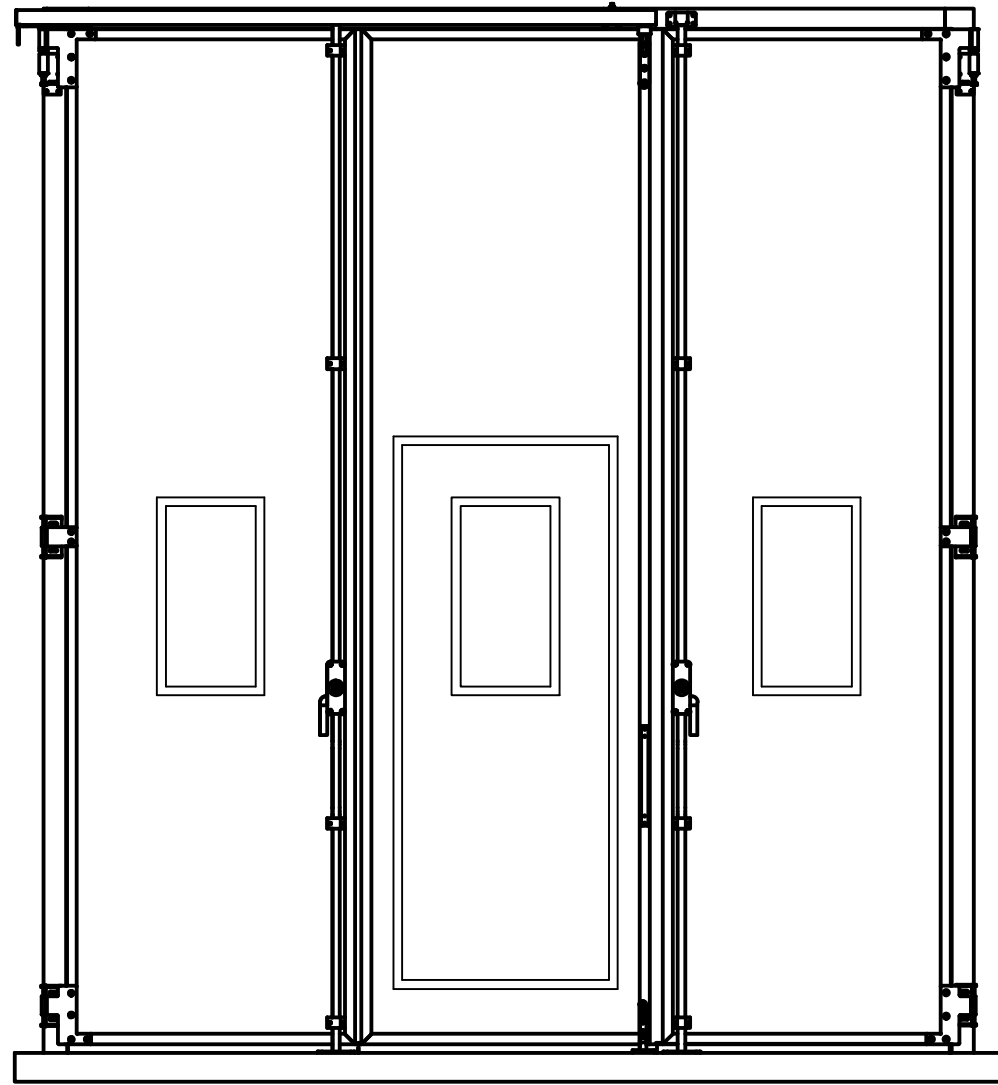

View from inside

INSIDE

OUTSIDE

In opening area floor must be in level!

Outside

INSIDE

In opening area floor must be in level!

Riga Door Systems
we open the world

Malas, Vetras, Marupe LV-2167, Riga district, Latvia; web: www.rigadoors.lv

Weight
N/A

Material

Rev.	Changes	Date	Name	Project	Date	Name	Description	Rev.	Scale
			Drawn		2019-11-29	VPA	Folding doors 3parts- inside opening	R0	A3
			Approved						
							Drawing Nr.	FD.3P.IN DATA	

Folding door frame requirements

- 1) D1=D2
- 2) Door frame must be in the same plane

Riga Door Systems
we open the world

Malas, Vetras, Marupe LV-2167, Riga district, Latvia; web: www.rigadoors.lv

Weight	N/A
Material	

Rev.	Changes	Date	Name	Project	Date	Name	Description	Drawing Nr.	Rev.
					2019-11-29	VPA	Folding doors 3parts- inside opening	FD.3P.IN DATA	R0
									A4
				Folding doors					Scale