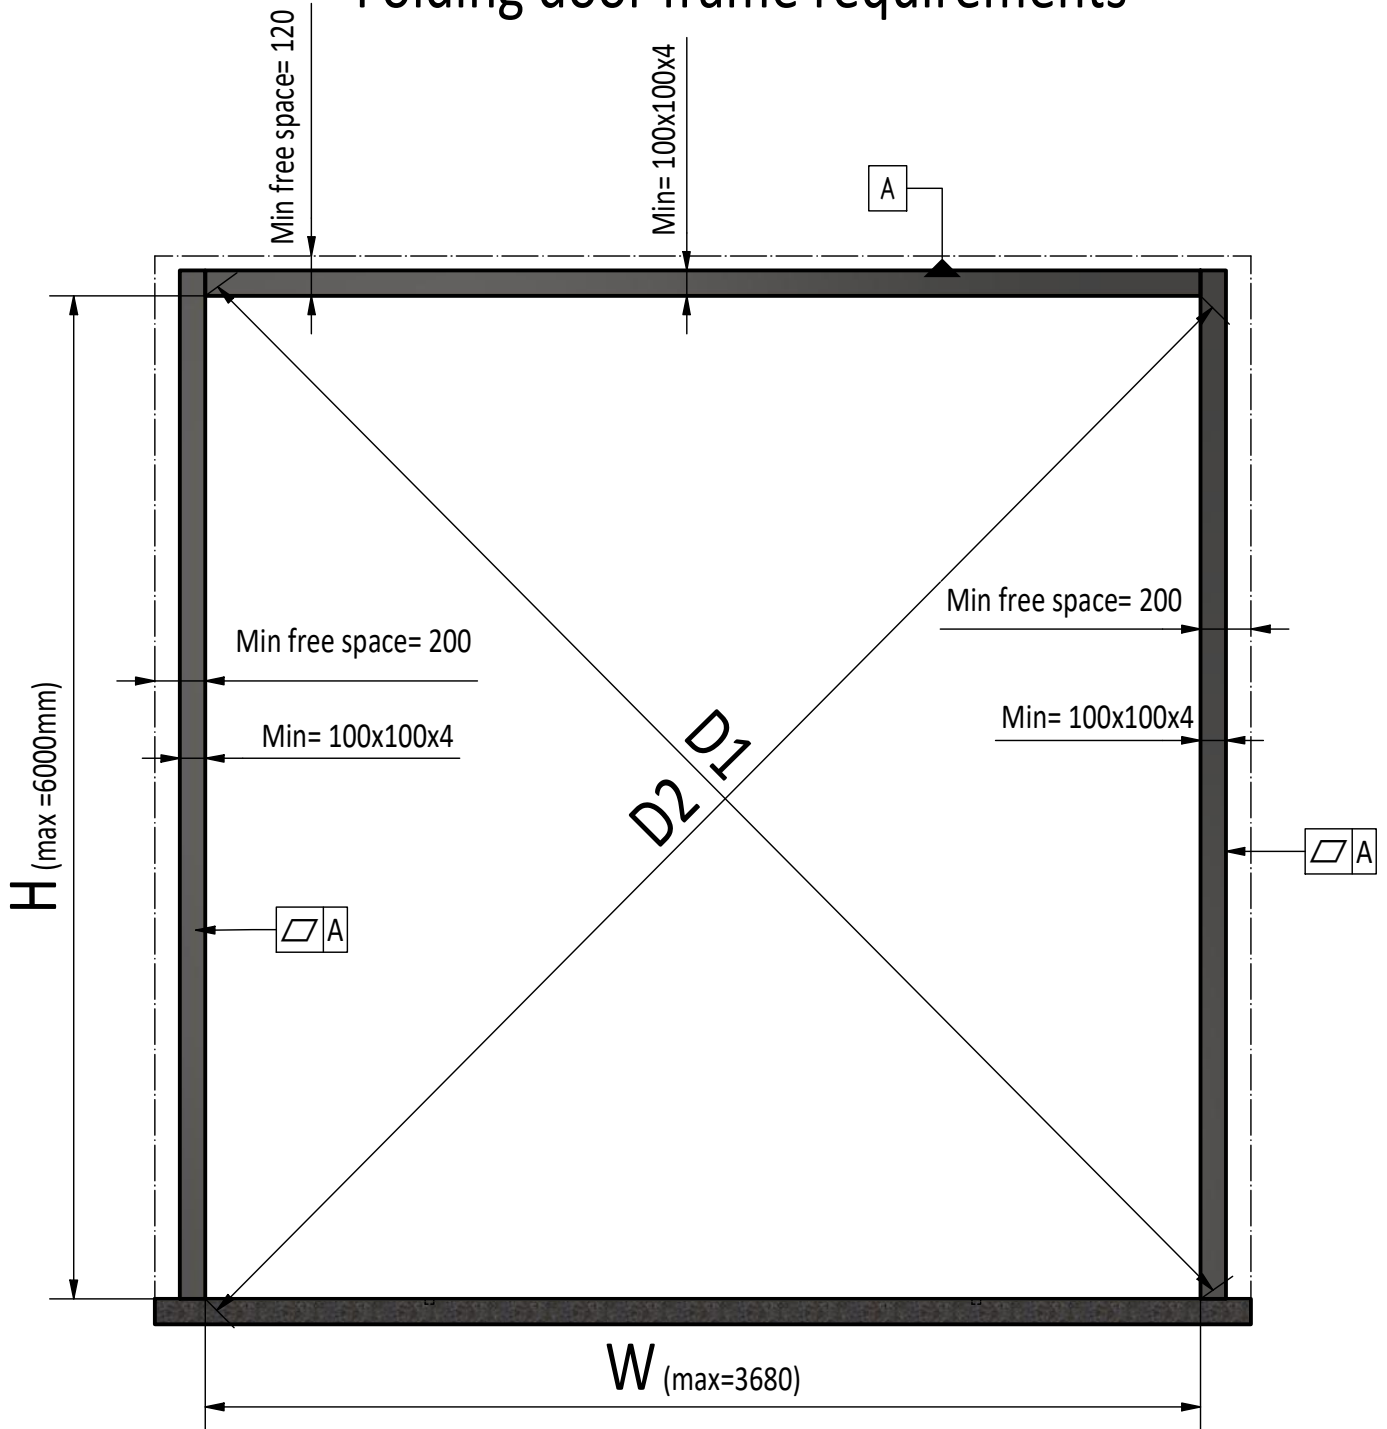

View from outside

OUTSIDE

INSIDE

INSIDE

OUTSIDE

**Riga Door Systems**  
we open the world

Malas, Vetras, Marupe LV-2167, Riga district, Latvia; web: www.rigadoors.lv

Weight  
N/A

Material

Rev.	Changes	Date	Name	Project	Date	Name	Description	Rev.	Scale
					2019-11-29	VPA	Folding doors 3parts- outside opening	R0	A3
								FD.3P.OUT DATA	
				Folding doors					

# Folding door frame requirements

- 1) D1=D2
- 2) Door frame must be in the same plane

**Riga Door Systems**  
we open the world

Malas, Vetras, Marupe LV-2167, Riga district, Latvia; web: [www.rigadoors.lv](http://www.rigadoors.lv)

Weight  
N/A

Material

Rev.	Changes	Date	Name	Project	Date	Name	Description	Drawing Nr.	Rev.
					2019-11-29	VPA	Folding doors 3parts- outside opening	FD.3P.OUT DATA	R0
									A4
				Folding doors					Scale