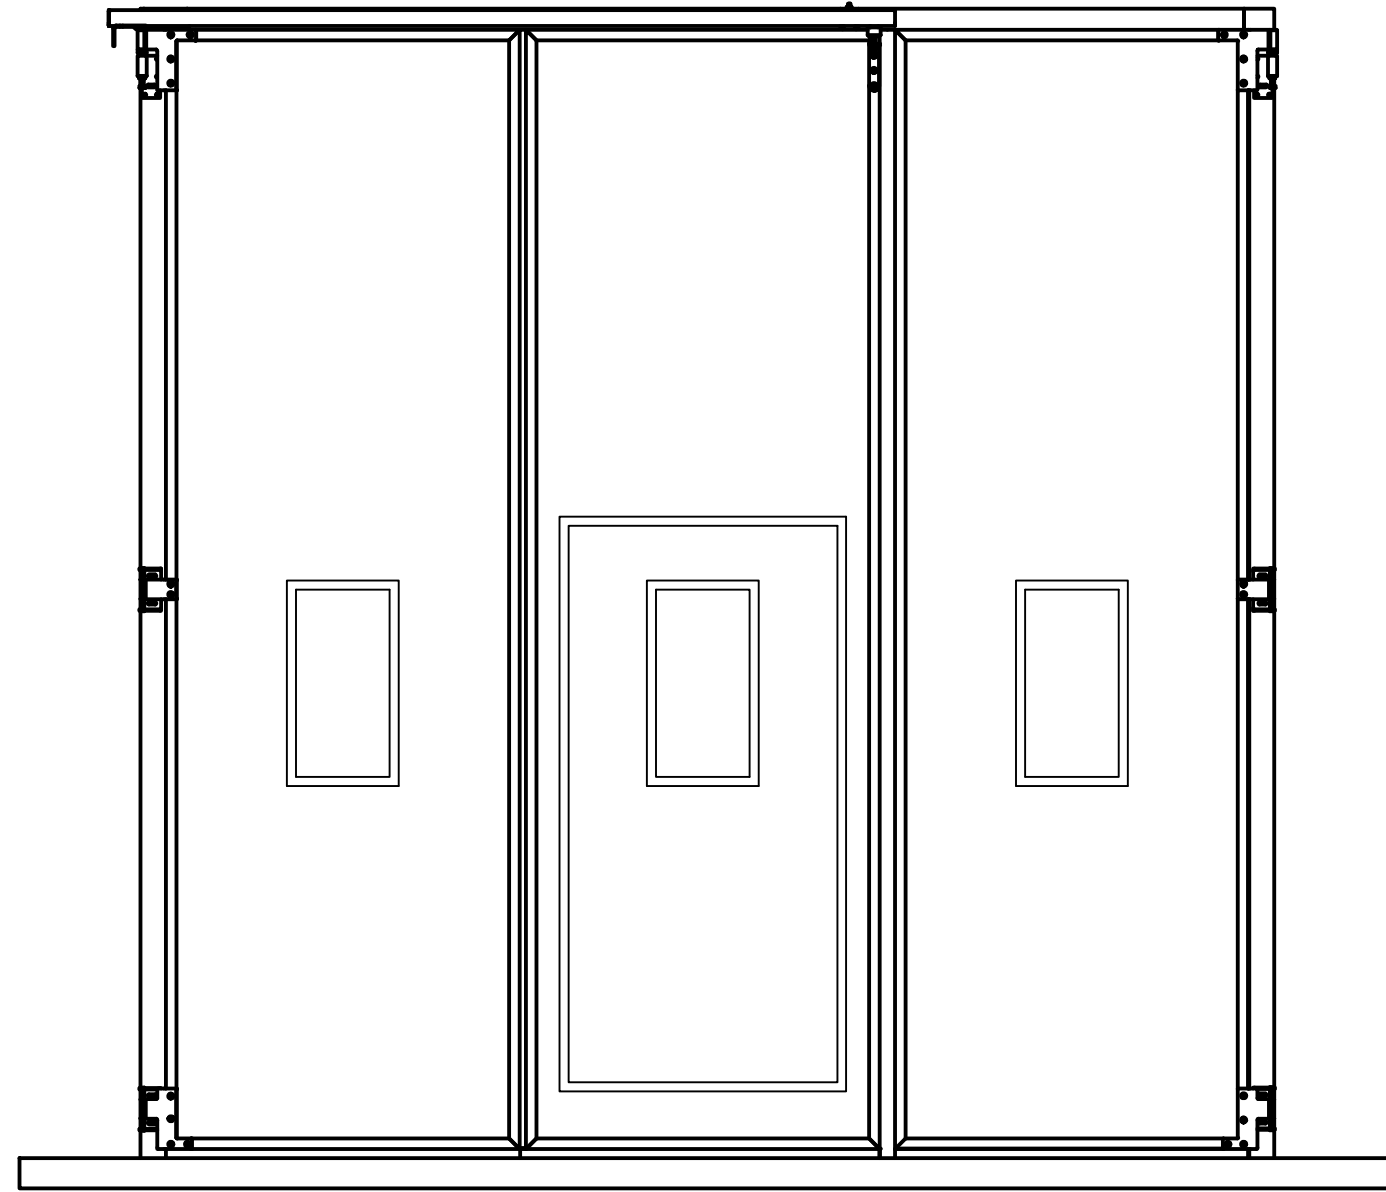

View from outside

OUTSIDE

INSIDE

INSIDE

OUTSIDE

**Riga Door Systems**  
we open the world

Malas, Vetras, Marupe LV-2167, Riga district, Latvia; web: www.rigadoors.lv

Weight  
N/A

Material

Rev.	Changes	Date	Name	Project	Date	Name	Description	Rev.	Scale
					2019-11-29	VPA	Folding doors 3parts- outside opening	R0	A3
								FD.3P.OUT DATA	
				Folding doors					

# Folding door frame requirements

- 1) D1=D2
- 2) Door frame must be in the same plane

**Riga Door Systems**  
we open the world

Malas, Vetras, Marupe LV-2167, Riga district, Latvia; web: [www.rigadoors.lv](http://www.rigadoors.lv)

Weight  
N/A

Material

Rev.	Changes	Date	Name	Project	Date	Name	Description	Drawing Nr.	Rev.
					2019-11-29	VPA	Folding doors 3parts- outside opening	FD.3P.OUT DATA	R0
									A4
				Folding doors					Scale