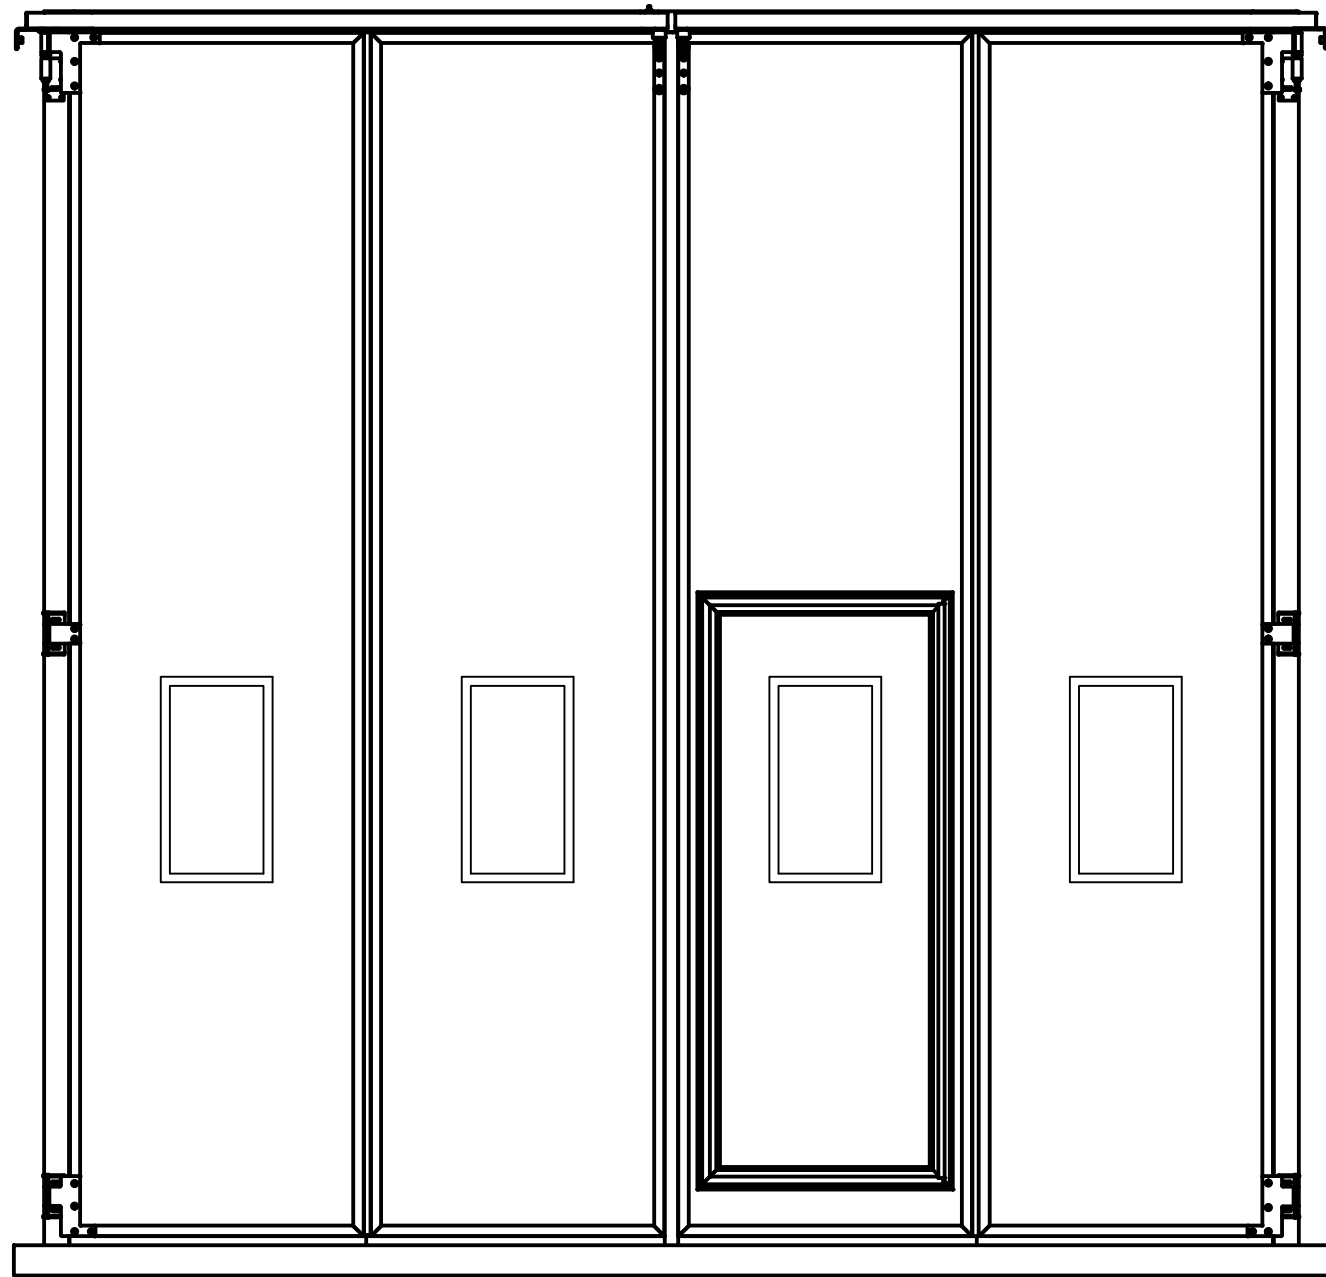

View from outside

OUTSIDE

INSIDE

INSIDE

OUTSIDE

**Riga Door Systems**  
we open the world

Malas, Vetras, Marupe LV-2167, Riga district, Latvia; web: www.rigadoors.lv

Weight  
N/A

Material

Rev.	Changes	Date	Name	Project	Date	Name	Description	Rev.	Scale
			Drawn		2019-11-29	VPA	Folding doors 4 parts- outside opening	R0	
			Approved						A3
							Drawing Nr.	FD.4P.OUT DATA	

# Folding door frame requirements without automation

- 1) D1=D2
- 2) Door frame must be in the same plane

**Riga Door Systems**  
we open the world

Malas, Vetras, Marupe LV-2167, Riga district, Latvia; web: [www.rigadoors.lv](http://www.rigadoors.lv)

Weight  
N/A

Material

Rev.	Changes	Date	Name	Project	Date	Name	Description	Weight	Material
					2019-11-29	VPA	Folding doors 4 parts- outside opening	N/A	
							Drawing Nr.	FD.4P.OUT DATA	Rev. R0
									A4
Folding doors								Scale	