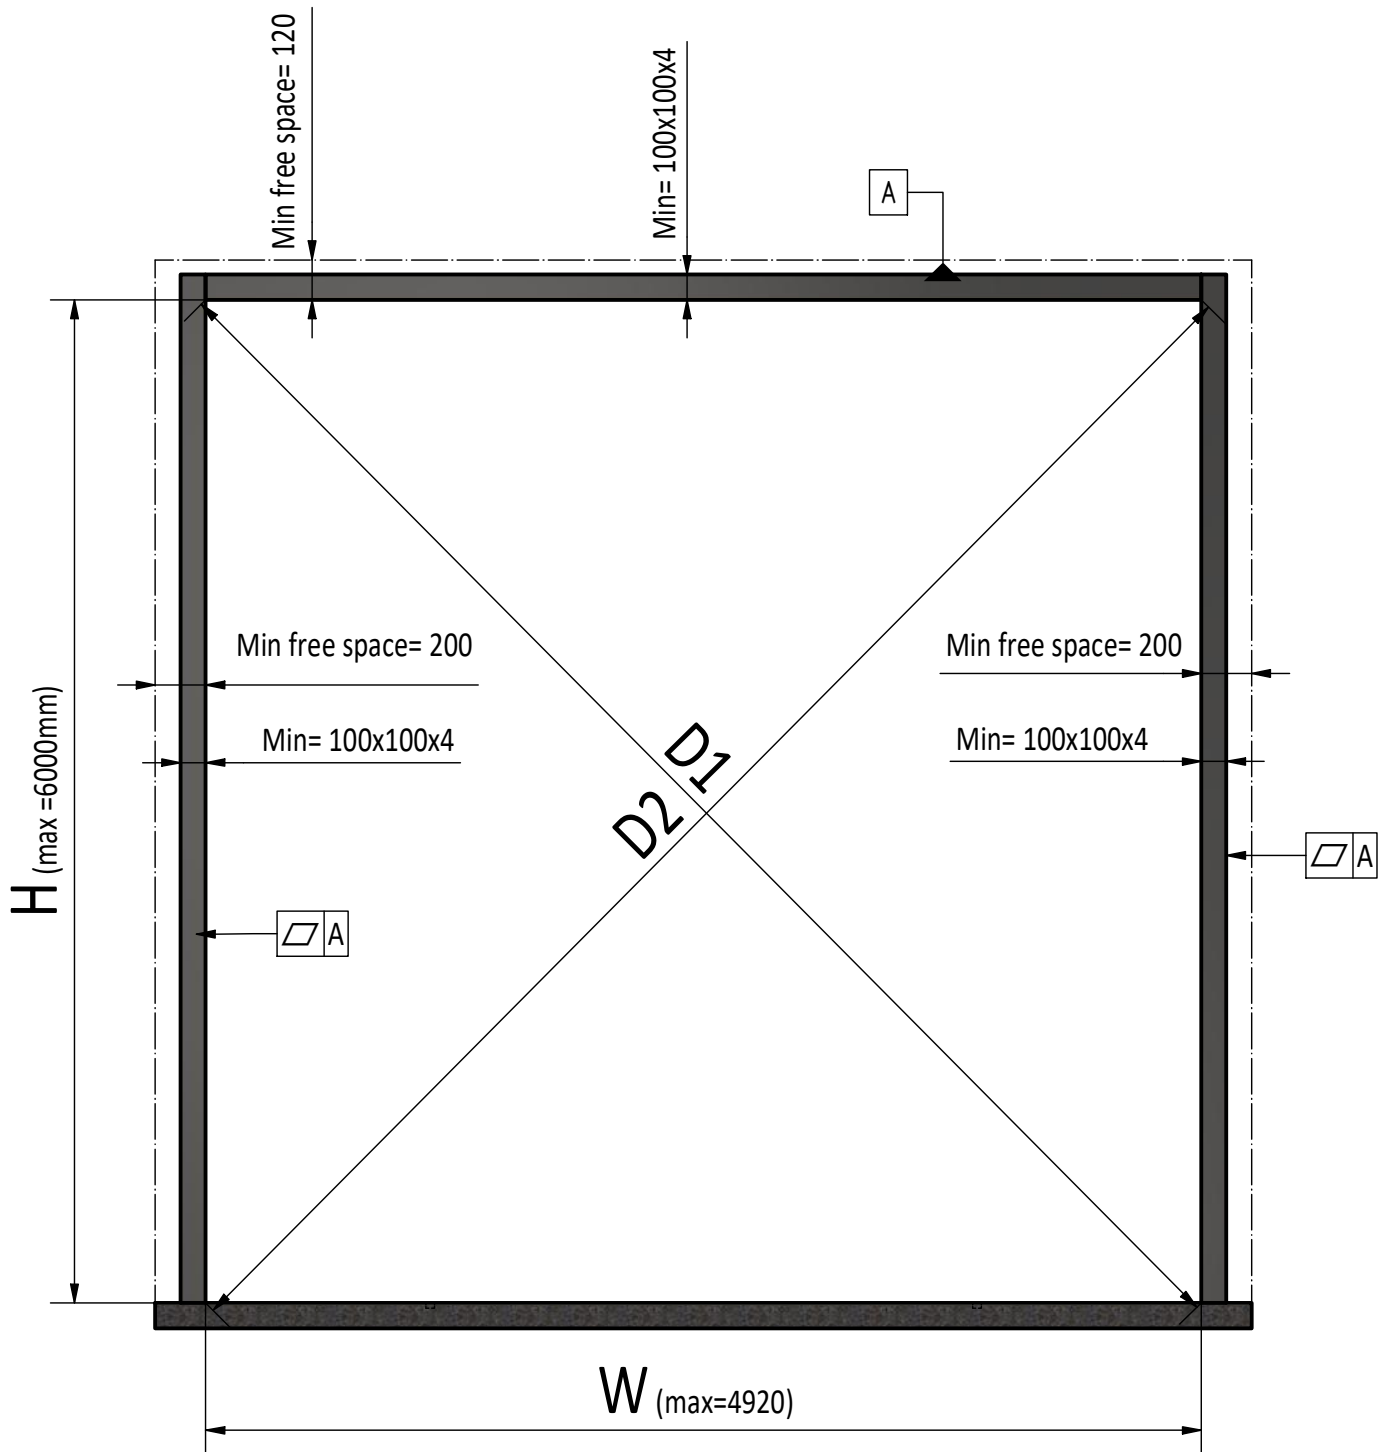

View from outside

OUTSIDE

INSIDE

INSIDE

OUTSIDE

**Riga Door Systems**  
we open the world

Malas, Vetras, Marupe LV-2167, Riga district, Latvia; web: www.rigadoors.lv

Weight  
N/A

Material

Rev.	Changes	Date	Name	Project	Date	Name	Description	Rev.	Scale
			Drawn		2019-11-29	VPA	Folding doors 4 parts- outside opening	R0	
			Approved						A3
							Drawing Nr.	FD.4P.OUT DATA	

# Folding door frame requirements without automation

- 1) D1=D2
- 2) Door frame must be in the same plane

**Riga Door Systems**  
we open the world

Malas, Vetras, Marupe LV-2167, Riga district, Latvia; web: [www.rigadoors.lv](http://www.rigadoors.lv)

Weight  
N/A

Material

Rev.	Changes	Date	Name	Project	Date	Name	Description	Weight	Material
					2019-11-29	VPA	Folding doors 4 parts- outside opening	N/A	
							Drawing Nr.	FD.4P.OUT DATA	Rev. R0
									A4
Folding doors								Scale	