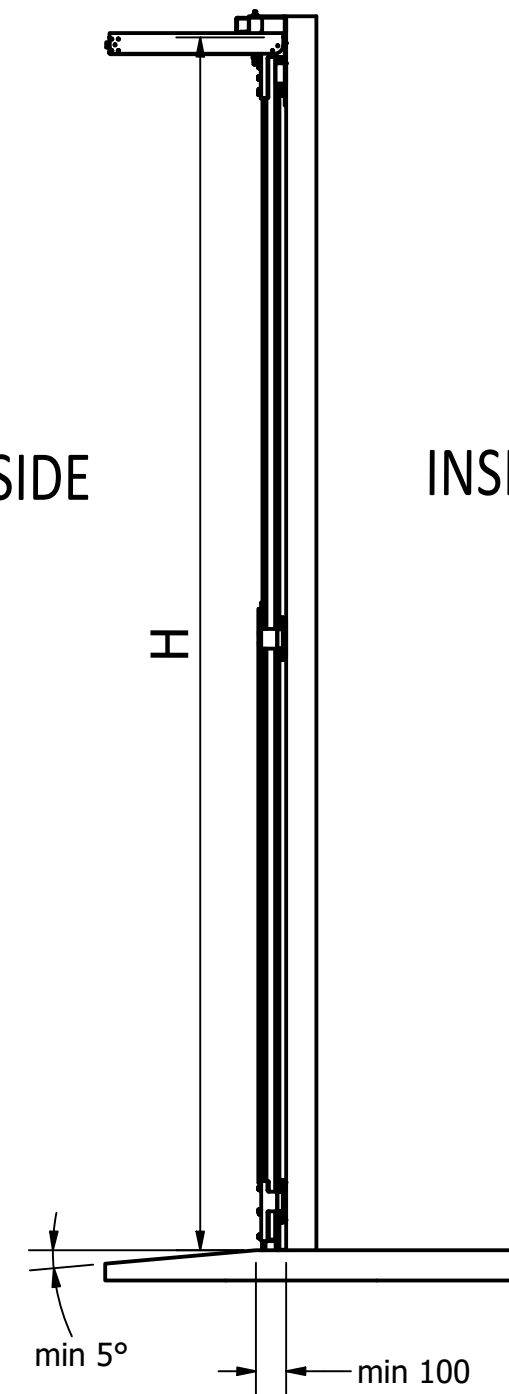

View from outside

OUTSIDE

INSIDE

INSIDE

OUTSIDE

**Riga Door Systems**  
we open the world

Malas, Vetras, Marupe LV-2167, Riga district, Latvia; web: www.rigadoors.lv

Weight  
N/A

Material

Rev.	Changes	Date	Name	Project	Date	Name	Description	Rev.	Scale
			Drawn		2019-11-29	VPA	Folding doors 4 parts- outside opening	R0	
			Approved						A3
							Drawing Nr.	FD.4P.OUT DATA	

Weight  
N/A

Material

Rev.	Changes	Date	Name	Project	Date	Name	Description	Weight	Material
					2019-11-29	VPA	Folding doors 4 parts- outside opening	N/A	
							Drawing Nr.	FD.4P.OUT DATA	Rev. R0
									A4
Folding doors								Scale	