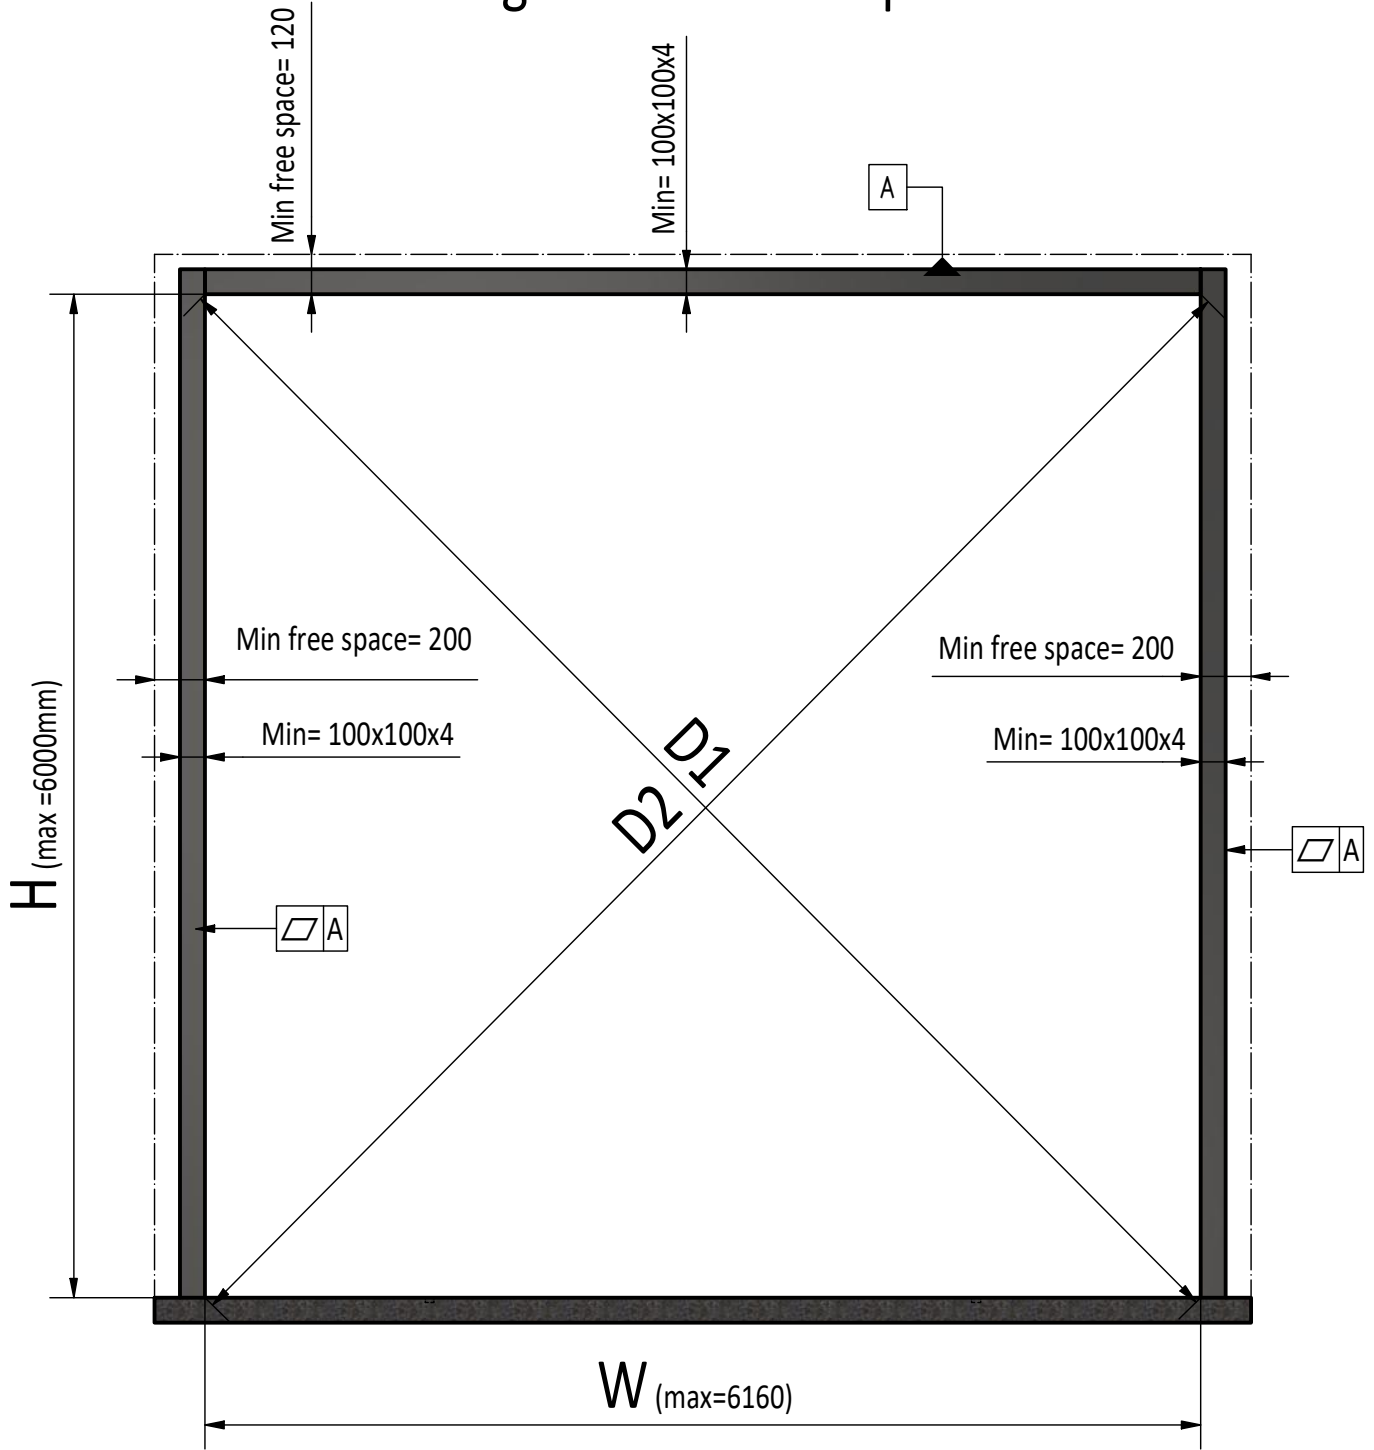

View from inside

INSIDE

OUTSIDE

H

In opening area floor must be in level!

min 5°

max 1400

OUTSIDE

Max 150mm

Max Depth  
1400mm

INSIDE

In opening area floor must be in level!

**Riga Door Systems**  
we open the world

Malas, Vetras, Marupe LV-2167, Riga district, Latvia; web: www.rigadoors.lv

Weight  
N/A  
Material

# Folding door frame requirements

- 1) D1=D2
- 2) Door frame must be in the same plane

**Riga Door Systems**  
we open the world

Malas, Vetras, Marupe LV-2167, Riga district, Latvia; web: [www.rigadoors.lv](http://www.rigadoors.lv)

Weight  
N/A

Material

Rev.	Changes	Date	Name	Project	Date	Name	Description	Drawing Nr.	Rev.
					2019-12-02	VPA	Folding doors 5 parts- inside opening	FD.5P.IN DATA	R0
									A4
				Folding doors					Scale