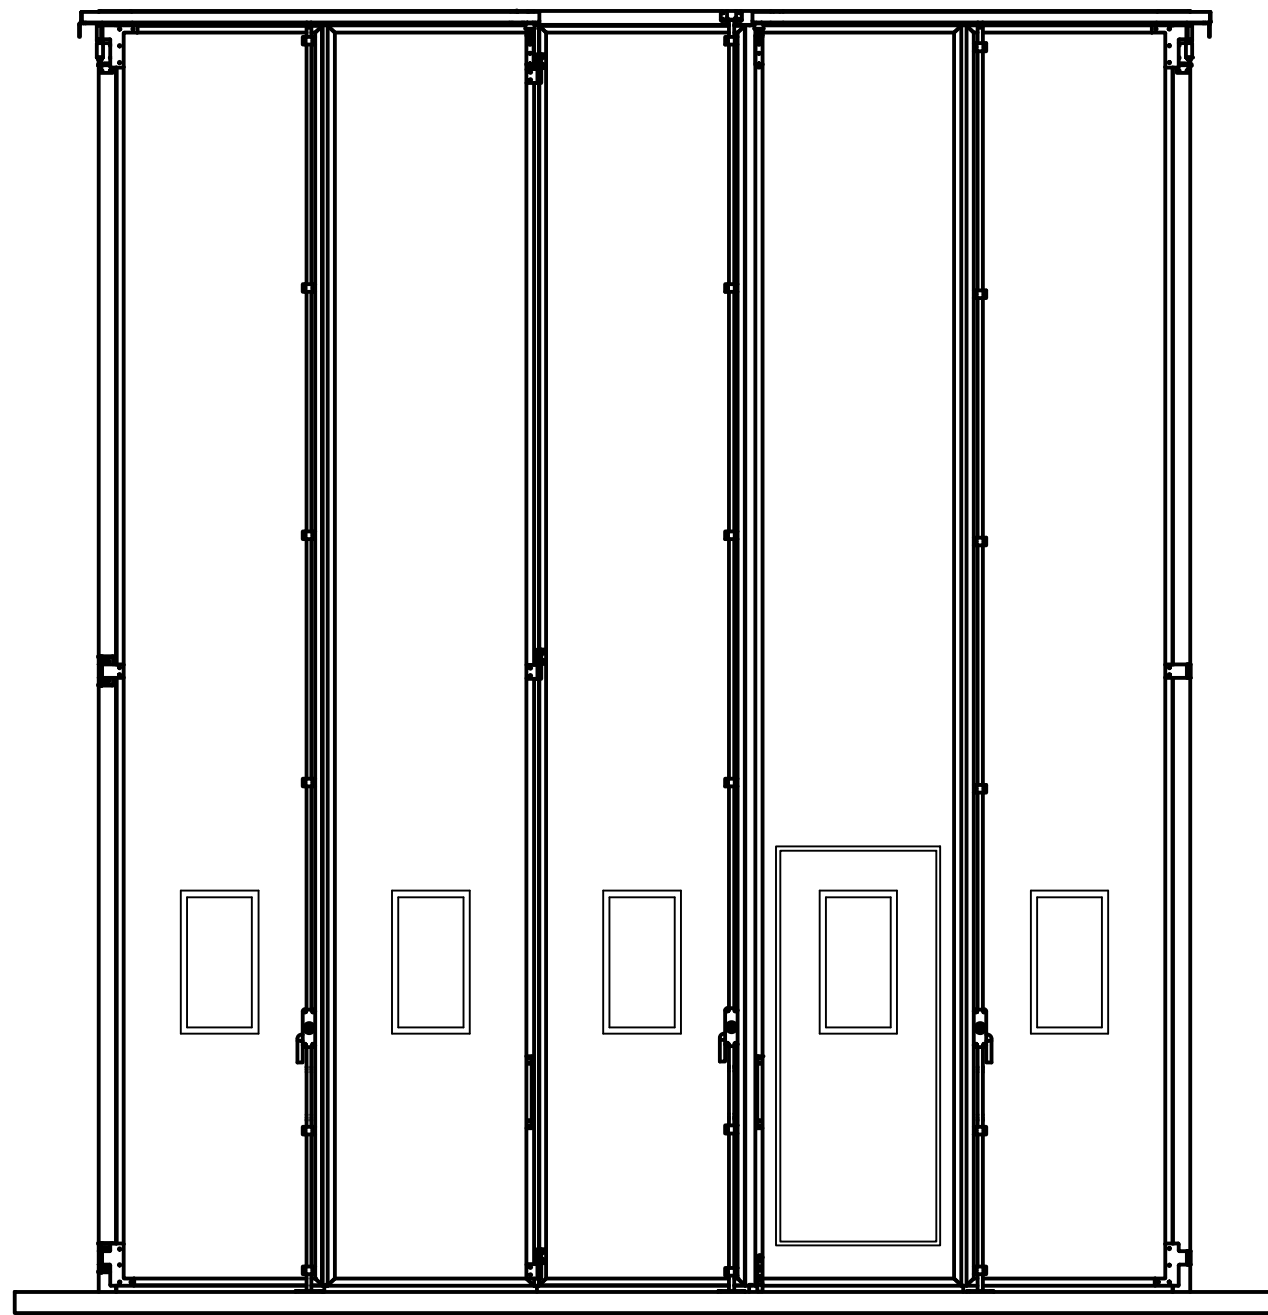

View from inside

INSIDE

OUTSIDE

H

In opening area floor must be in level!

min 5°

max 1400

OUTSIDE

Max 150mm

Max Depth  
1400mm

INSIDE

In opening area floor must be in level!

**Riga Door Systems**  
we open the world

Malas, Vetras, Marupe LV-2167, Riga district, Latvia; web: www.rigadoors.lv

Weight  
N/A  
Material

Rev.	Changes	Date	Name	Project	Date	Name	Description	Rev.	Scale
					2019-12-02	VPA	Folding doors 5 parts- inside opening	R0	A3
								Drawing Nr. FD.5P.IN DATA	
				Folding doors					

Weight  
N/A

Material

Rev.	Changes	Date	Name	Project	Date	Name	Description	Drawing Nr.	Rev.
					2019-12-02	VPA	Folding doors 5 parts- inside opening	FD.5P.IN DATA	R0
									A4
				Folding doors					Scale