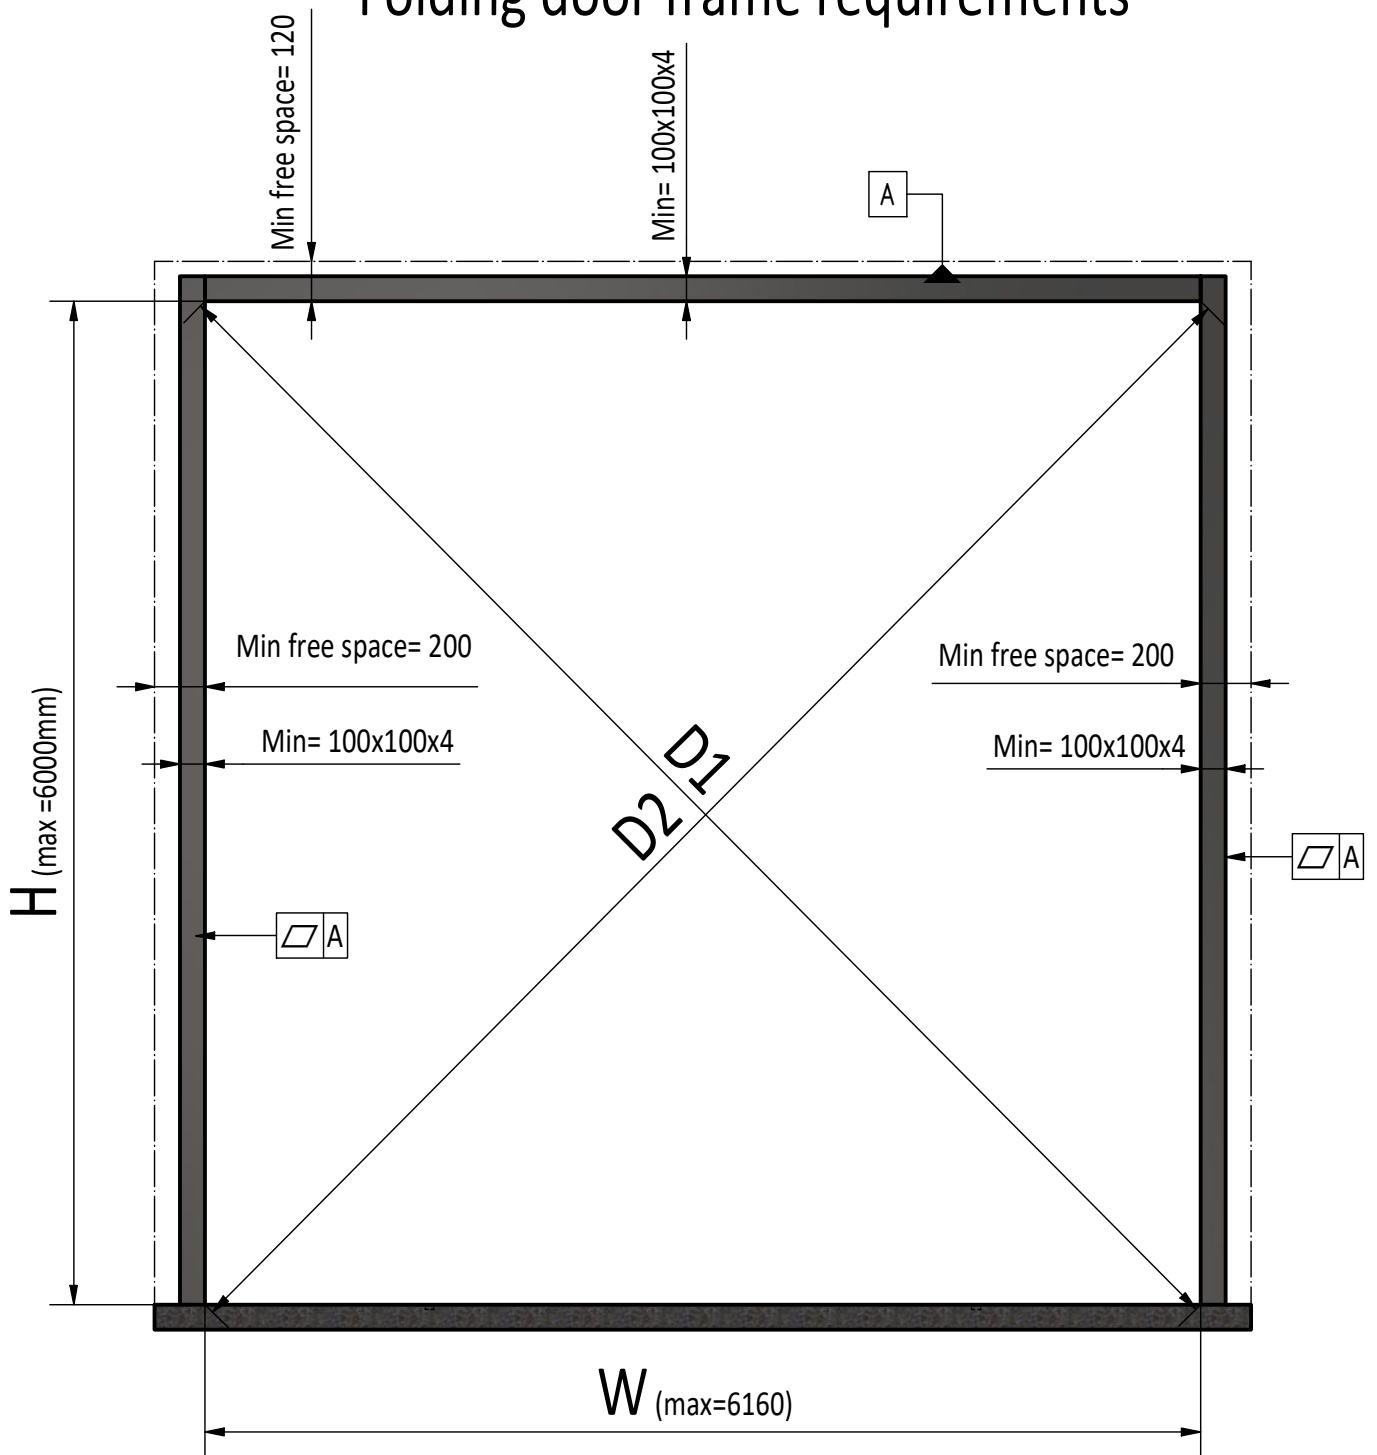

View from outside

OUTSIDE

INSIDE

H

INSIDE

OUTSIDE

Riga Door Systems
we open the world

Malas, Vetras, Marupe LV-2167, Riga district, Latvia; web: www.rigadoors.lv

Weight
N/A

Material

Rev.	Changes	Date	Name	Project	Date	Name	Description	Rev.	Scale
					2019-12-02	VPA	Folding doors 5 parts- outside opening	R0	A3
								FD.5P.OUT DATA	
				Folding doors					

Folding door frame requirements

- 1) D1=D2
- 2) Door frame must be in the same plane

Riga Door Systems
we open the world

Malas, Vetras, Marupe LV-2167, Riga district, Latvia; web: www.rigadoors.lv

Weight
N/A

Material

Rev.	Changes	Date	Name	Project	Date	Name	Description	Drawing Nr.	Rev.
					2019-12-02	VPA	Folding doors 5 parts- outside opening	FD.5P.OUT DATA	R0
									A4
				Folding doors					Scale