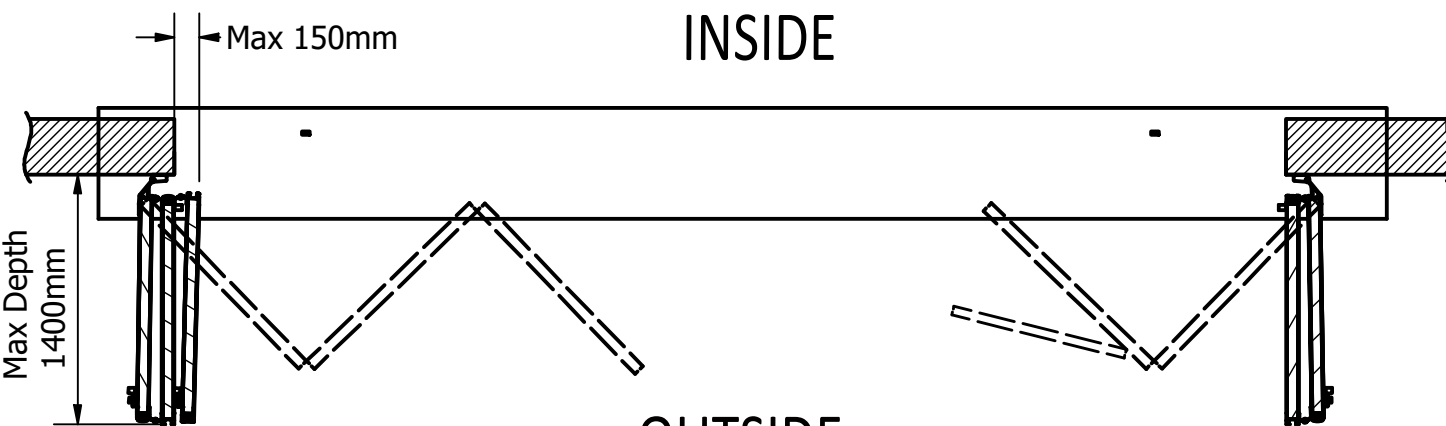

View from outside

OUTSIDE

INSIDE

H

INSIDE

OUTSIDE

Riga Door Systems
we open the world

Malas, Vetras, Marupe LV-2167, Riga district, Latvia; web: www.rigadoors.lv

Weight
N/A

Material

Rev.	Changes	Date	Name	Project	Date	Name	Description	Rev.	Scale
					2019-12-02	VPA	Folding doors 5 parts- outside opening	R0	A3
								FD.5P.OUT DATA	
				Folding doors					

Folding door frame requirements

- 1) D1=D2
- 2) Door frame must be in the same plane

Riga Door Systems
we open the world

Malas, Vetras, Marupe LV-2167, Riga district, Latvia; web: www.rigadoors.lv

Weight
N/A

Material

Rev.	Changes	Date	Name	Project	Date	Name	Description	Drawing Nr.	Rev.
					2019-12-02	VPA	Folding doors 5 parts- outside opening	FD.5P.OUT DATA	R0
									A4
				Folding doors					Scale