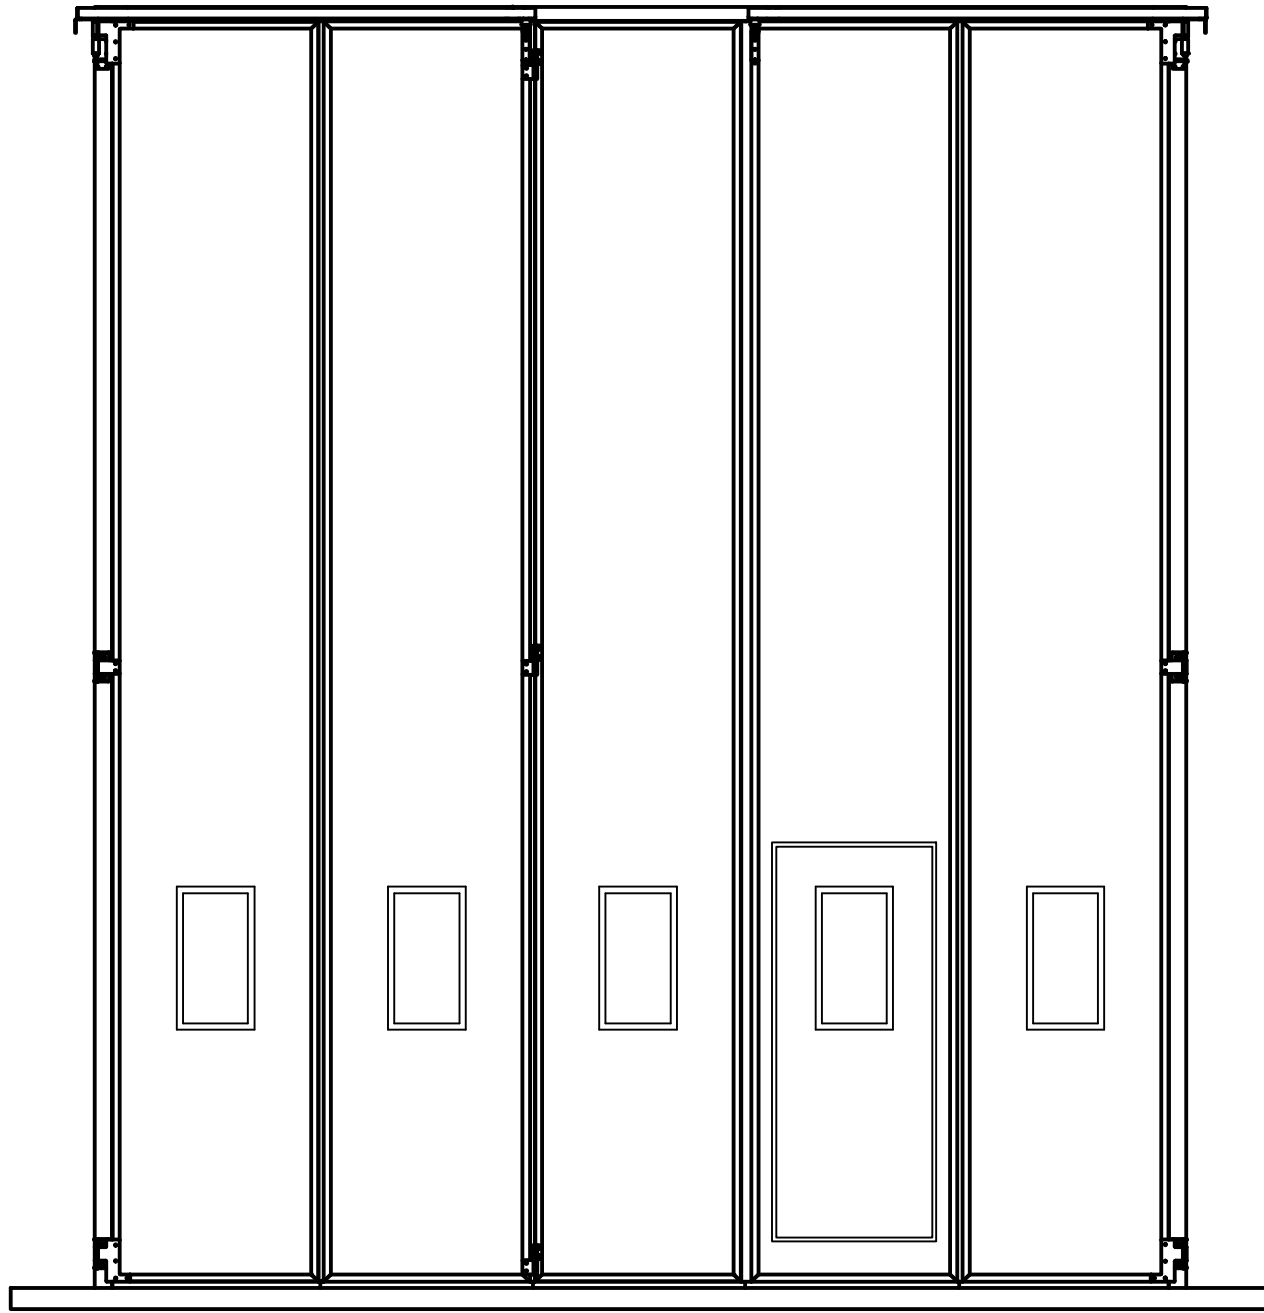

View from outside

OUTSIDE

INSIDE

H

INSIDE

OUTSIDE

Riga Door Systems
we open the world

Malas, Vetras, Marupe LV-2167, Riga district, Latvia; web: www.rigadoors.lv

Weight
N/A

Material

Rev.	Changes	Date	Name	Project	Date	Name	Description	Rev.	Scale
					2019-12-02	VPA	Folding doors 5 parts- outside opening	R0	A3
								FD.5P.OUT DATA	
				Folding doors					

Folding door frame requirements

- 1) D1=D2
- 2) Door frame must be in the same plane

Riga Door Systems
we open the world

Malas, Vetras, Marupe LV-2167, Riga district, Latvia; web: www.rigadoors.lv

Weight
N/A

Material

Rev.	Changes	Date	Name	Project	Date	Name	Description	Drawing Nr.	Rev.
					2019-12-02	VPA	Folding doors 5 parts- outside opening	FD.5P.OUT DATA	R0
									A4
				Folding doors					Scale