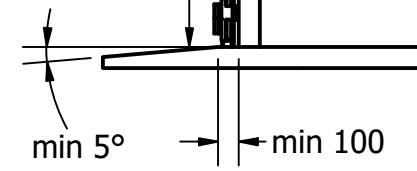

View from outside

OUTSIDE

INSIDE

H

INSIDE

OUTSIDE

Riga Door Systems
we open the world

Malas, Vetras, Marupe LV-2167, Riga district, Latvia; web: www.rigadoors.lv

Weight
N/A

Material

Rev.	Changes	Date	Name	Project	Date	Name	Description	Rev.	Scale	
					2019-12-02	VPA	Folding doors 5 parts- outside opening	R0	A3	
								FD.5P.OUT DATA		
				Folding doors