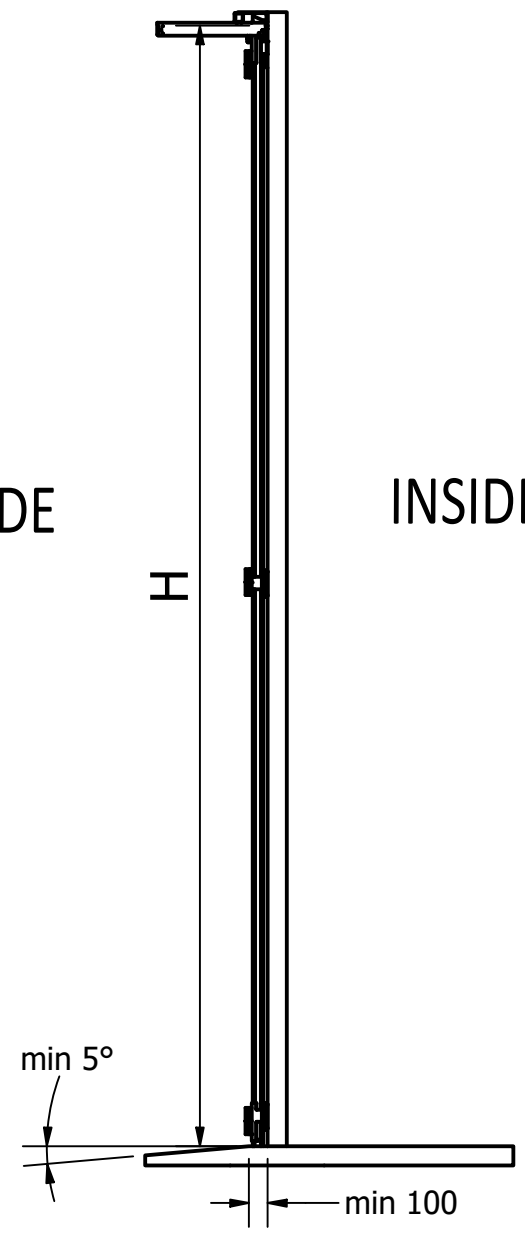

View from outside

OUTSIDE

INSIDE

INSIDE

OUTSIDE

Riga Door Systems
we open the world

Malas, Vetras, Marupe LV-2167, Riga district, Latvia; web: www.rigadoors.lv

Weight
N/A

Material

Rev.	Changes	Date	Name	Project	Date	Name	Description	Rev.	Scale
					2019-12-03	VPA	Folding doors 6 parts- outside opening	R0	A3
								FD.6P.OUT DATA	
				Folding doors					

Folding door frame requirements

- 1) D1=D2
- 2) Door frame must be in the same plane

Riga Door Systems
we open the world

Malas, Vetras, Marupe LV-2167, Riga district, Latvia; web: www.rigadoors.lv

Weight

N/A

Material

Rev.	Changes	Date	Name	Project	Date	Name	Description	Drawing Nr.	Rev.
					2019-12-03	VPA	Folding doors 6 parts- outside opening	FD.6P.OUT DATA	R0
									A4
				Folding doors					Scale