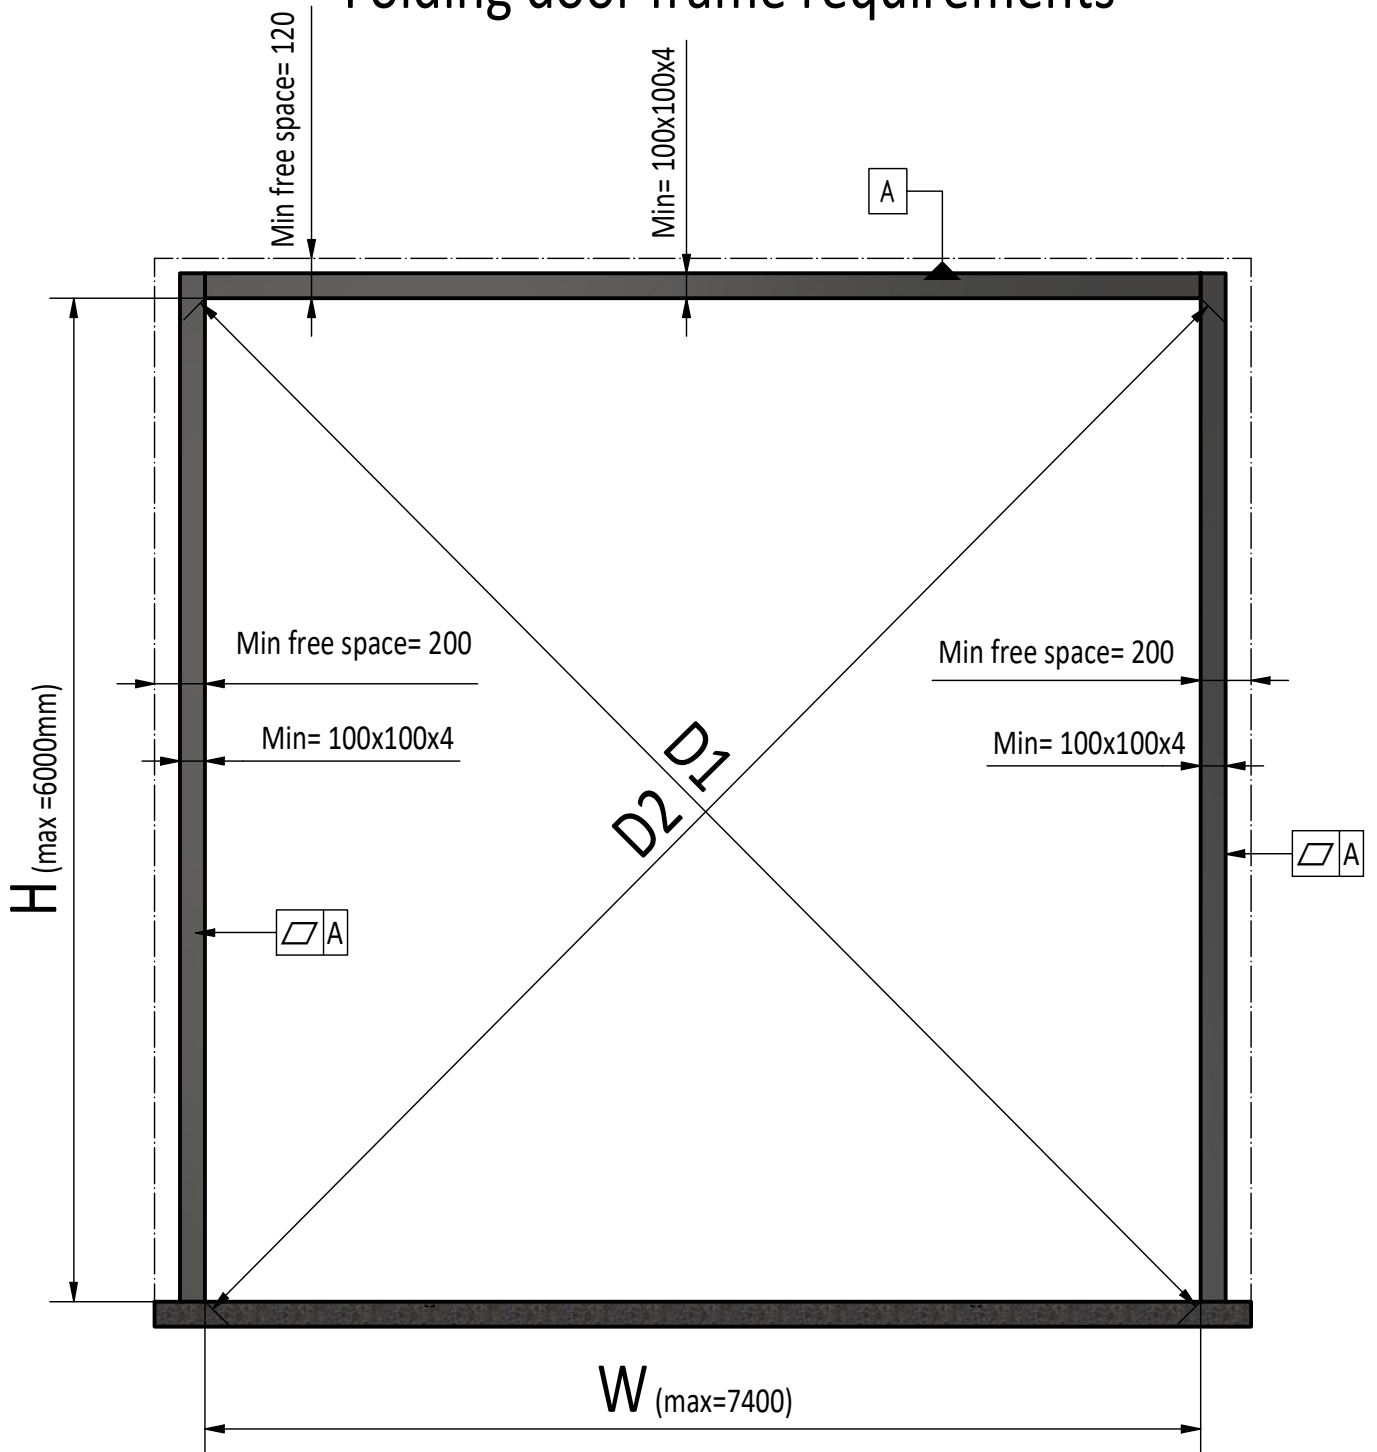

View from outside

OUTSIDE

INSIDE

INSIDE

OUTSIDE

Riga Door Systems
we open the world

Malas, Vetras, Marupe LV-2167, Riga district, Latvia; web: www.rigadoors.lv

Weight
N/A

Material

Rev.	Changes	Date	Name	Project	Date	Name	Description	Rev.	Scale
					2019-12-03	VPA	Folding doors 6 parts- outside opening	R0	A3
								FD.6P.OUT DATA	
				Folding doors					

Folding door frame requirements

- 1) D1=D2
- 2) Door frame must be in the same plane

Riga Door Systems
we open the world

Malas, Vetras, Marupe LV-2167, Riga district, Latvia; web: www.rigadoors.lv

Weight

N/A

Material

Rev.	Changes	Date	Name	Project	Date	Name	Description	Drawing Nr.	Rev.
					2019-12-03	VPA	Folding doors 6 parts- outside opening	FD.6P.OUT DATA	R0
									A4
				Folding doors					Scale