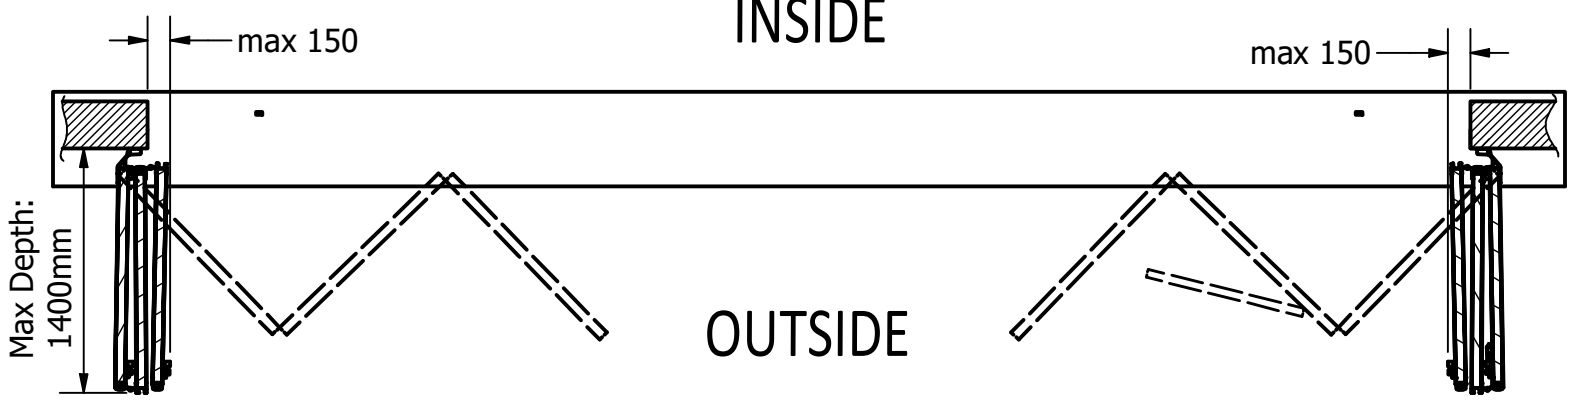

View from outside

OUTSIDE

INSIDE

INSIDE

OUTSIDE

Riga Door Systems
we open the world

Malas, Vetras, Marupe LV-2167, Riga district, Latvia; web: www.rigadoors.lv

Weight
N/A

Material

Rev.	Changes	Date	Name	Project	Date	Name	Description	Rev.	Scale
					2019-12-03	VPA	Folding doors 6 parts- outside opening	R0	A3
								FD.6P.OUT DATA	
				Folding doors					

Folding door frame requirements

- 1) D1=D2
- 2) Door frame must be in the same plane

Riga Door Systems
we open the world

Malas, Vetras, Marupe LV-2167, Riga district, Latvia; web: www.rigadoors.lv

Weight

N/A

Material

Rev.	Changes	Date	Name	Project	Date	Name	Description	Drawing Nr.	Rev.
					2019-12-03	VPA	Folding doors 6 parts- outside opening	FD.6P.OUT DATA	R0
									A4
				Folding doors					Scale