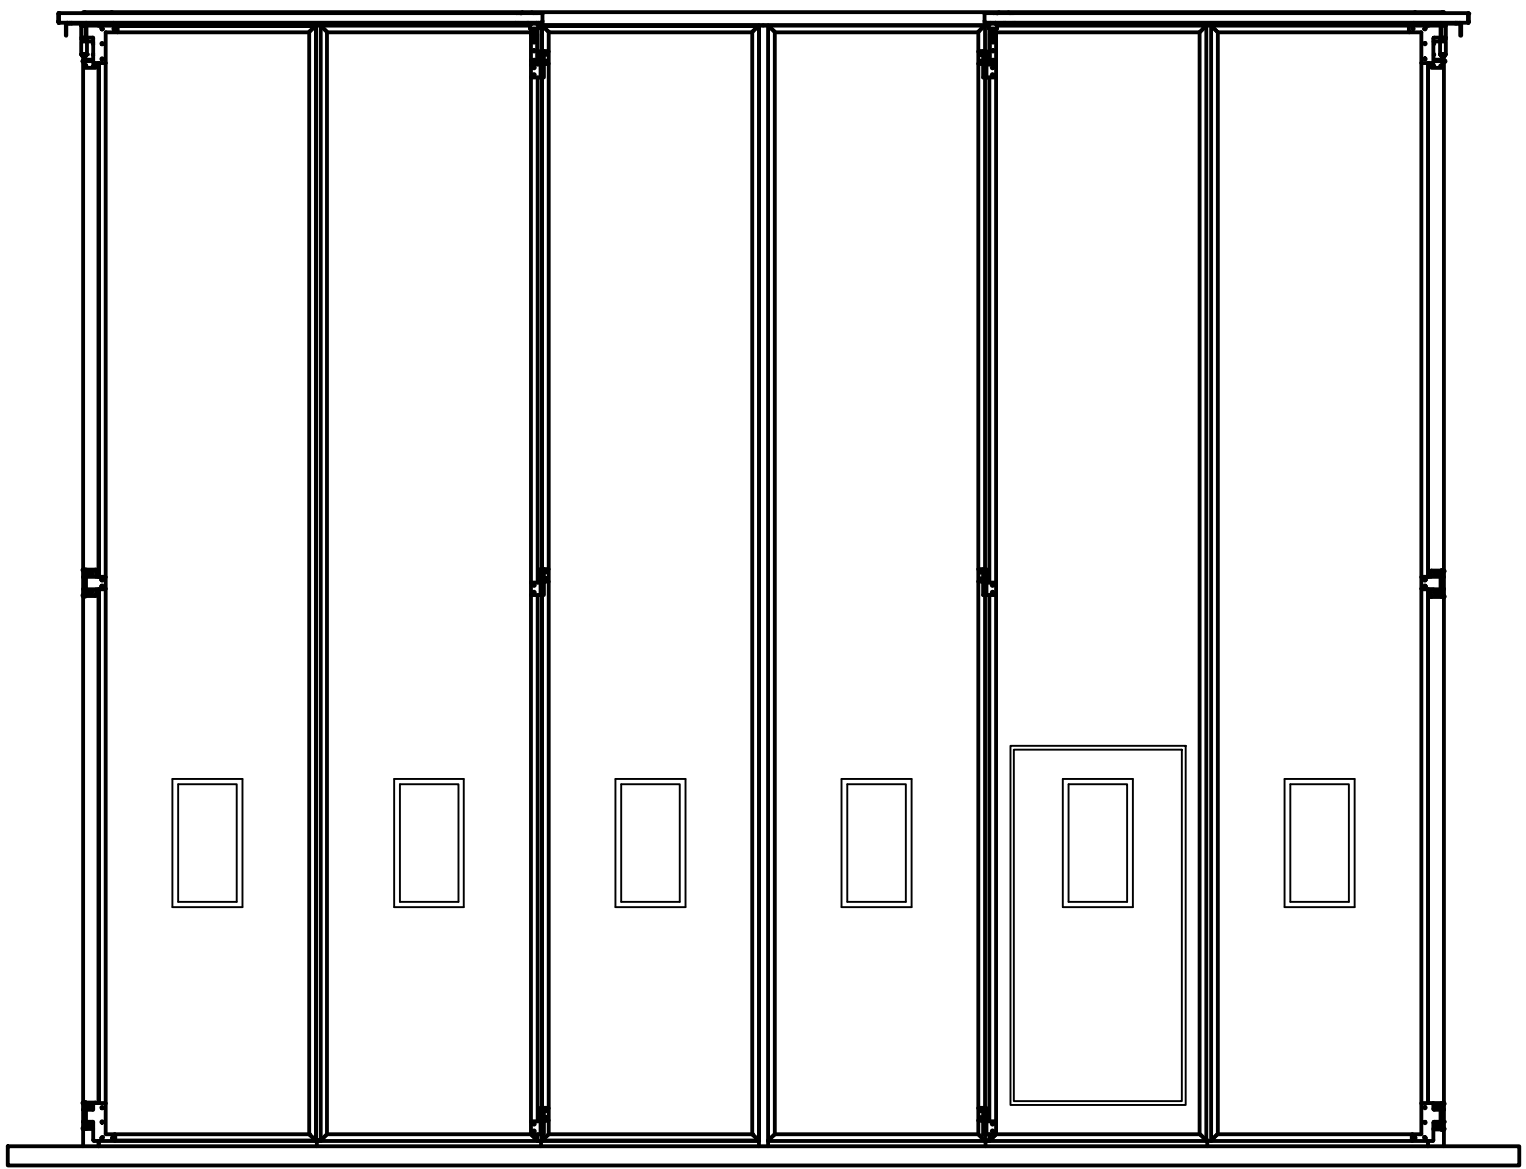

View from outside

OUTSIDE

INSIDE

INSIDE

OUTSIDE

Riga Door Systems
we open the world

Malas, Vetras, Marupe LV-2167, Riga district, Latvia; web: www.rigadoors.lv

Weight
N/A

Material

Rev.	Changes	Date	Name	Project	Date	Name	Description	Rev.	Scale
					2019-12-03	VPA	Folding doors 6 parts- outside opening	R0	A3
								FD.6P.OUT DATA	
				Folding doors					

Folding door frame requirements

- 1) D1=D2
- 2) Door frame must be in the same plane

Riga Door Systems
we open the world

Malas, Vetras, Marupe LV-2167, Riga district, Latvia; web: www.rigadoors.lv

Weight

N/A

Material

Rev.	Changes	Date	Name	Project	Date	Name	Description	Drawing Nr.	Rev.
					2019-12-03	VPA	Folding doors 6 parts- outside opening	FD.6P.OUT DATA	R0
									A4
				Folding doors					Scale