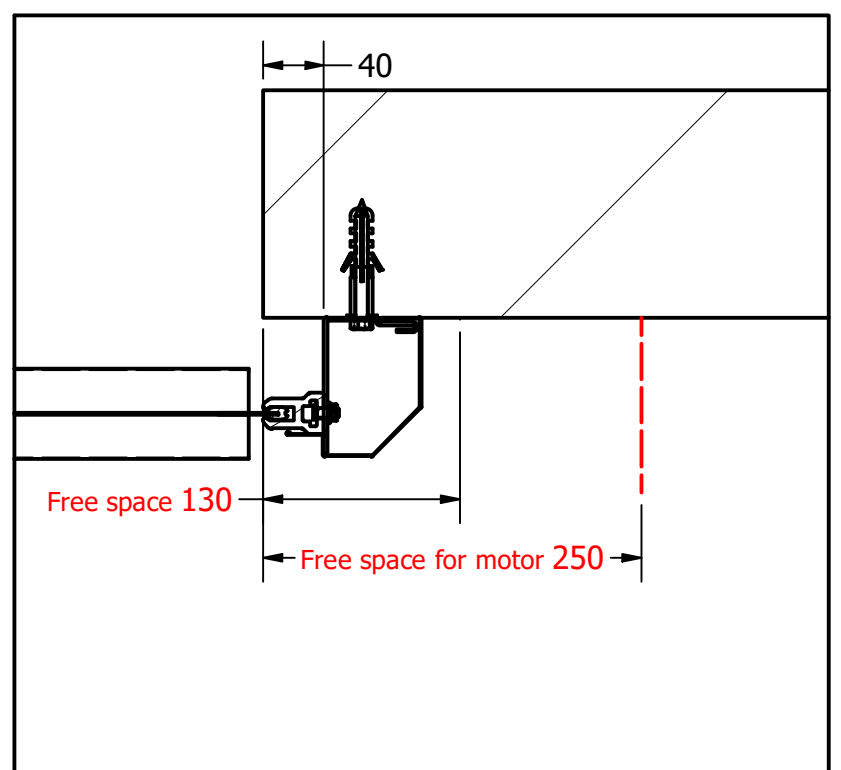

1

* Slope needed only for outside gates!

⚠ $H_{max} - 5000$
 $W_{max} - 5000$

For other dimensions contact the manufacturer!

The bottom of the gate

Sealing at the column

Riga Door Systems
 we open the world

Malas, Vetras, Marupe LV-2167, Riga district, Latvia; web: www.rigadoors.lv

Designed by	VPA	Sheet Format	A3	Date	2024-07-05	HSD.DATA SHEET	Data sheet	
						High speed doors RDS 3000	Rev.	Sheet
							2	1 / 1