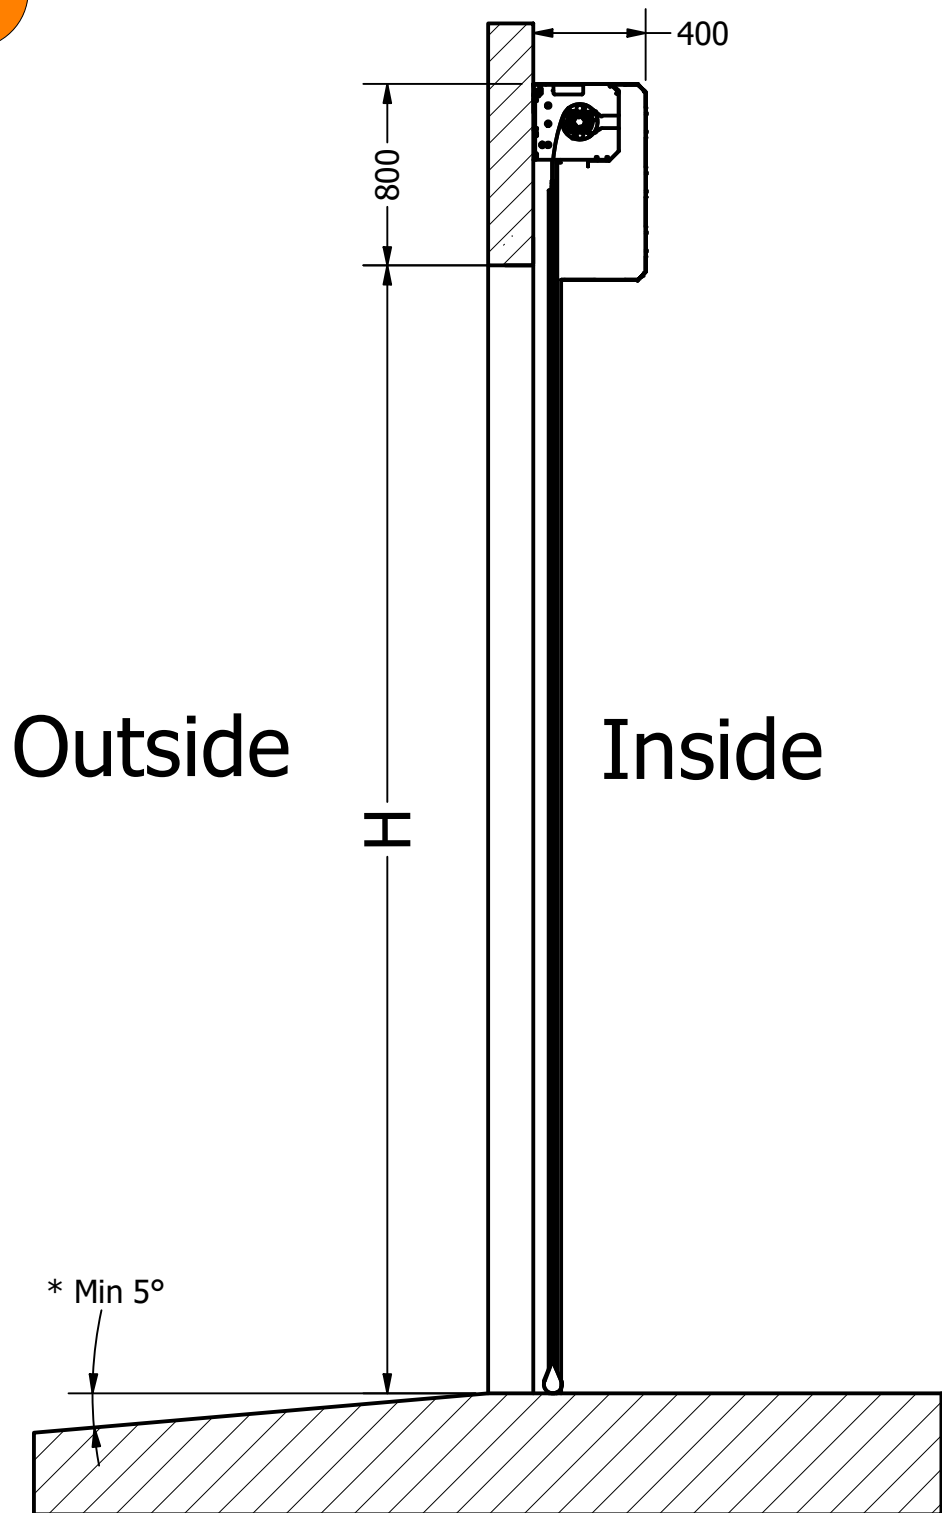

1

* Slope needed only for outside gates!

⚠ $H_{max} - 5000$
 $W_{max} - 5000$

For other dimensions contact the manufacturer!

The bottom of the gate

Sealing at the column

Riga Door Systems
 we open the world

Malas, Vetras, Marupe LV-2167, Riga district, Latvia; web: www.rigadoors.lv

Designed by	VPA	Sheet Format	A3	Date	2024-07-05	HSD.DATA SHEET	Data sheet	
						High speed doors RDS 3000	Rev.	Sheet
							2	1 / 1