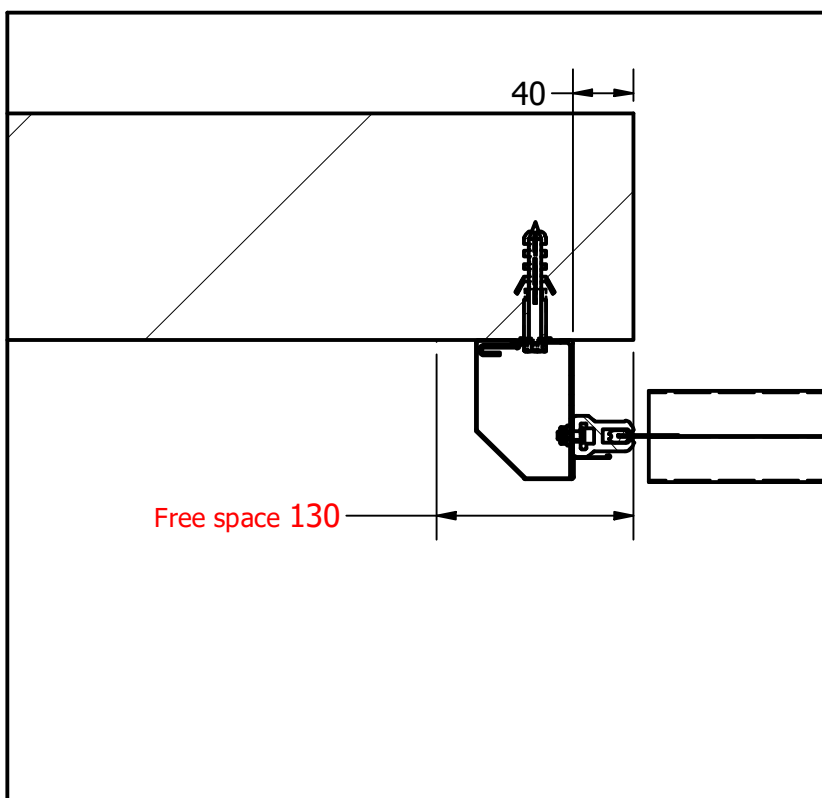

1

* Slope needed only for outside gates!

⚠ $H_{max} - 5000$
 $W_{max} - 5000$

For other dimensions contact the manufacturer!

The bottom of the gate

Sealing at the column

Riga Door Systems
 we open the world

Malas, Vetras, Marupe LV-2167, Riga district, Latvia; web: www.rigadoors.lv

Designed by	VPA	Sheet Format	A3	Date	2024-07-05	HSD.DATA SHEET	Data sheet	
						High speed doors RDS 3000	Rev.	Sheet
							2	1 / 1