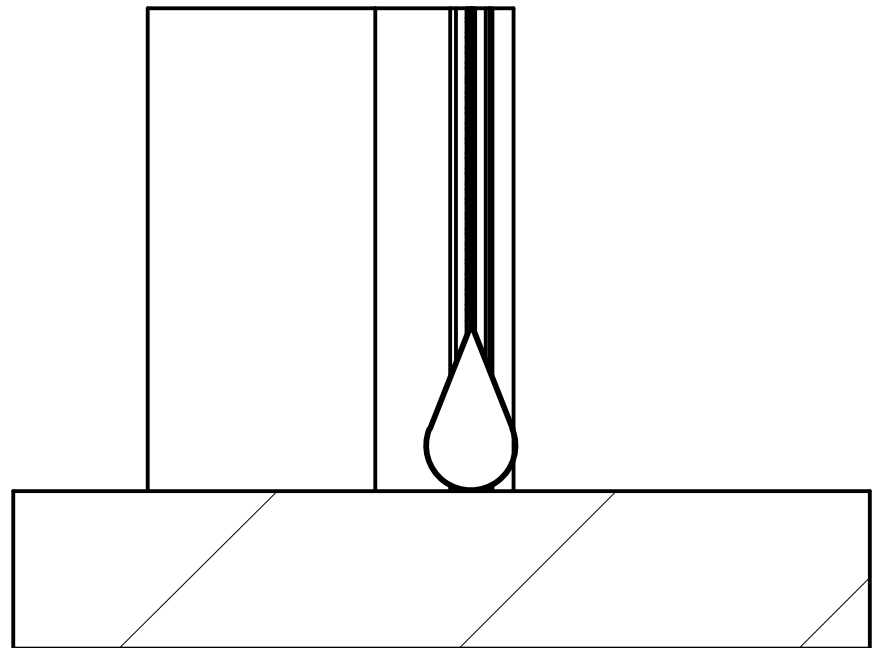

1

* Slope needed only for outside gates!

⚠ $H_{max} - 5000$
 $W_{max} - 5000$

For other dimensions contact the manufacturer!

The bottom of the gate

Sealing at the column

Riga Door Systems
 we open the world

Malas, Vetras, Marupe LV-2167, Riga district, Latvia; web: www.rigadoors.lv

Designed by	VPA	Sheet Format	A3	Date	2024-07-05	HSD.DATA SHEET	Data sheet	
						High speed doors RDS 3000	Rev.	Sheet
							2	1 / 1