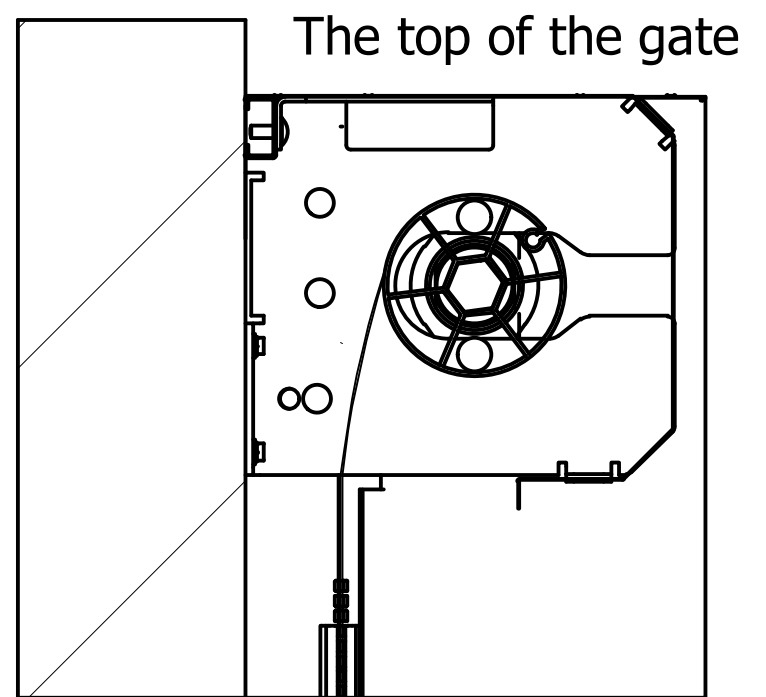

1

* Slope needed only for outside gates!

⚠ $H_{max} - 5000$
 $W_{max} - 5000$

For other dimensions contact the manufacturer!

The bottom of the gate

Sealing at the column

Riga Door Systems
 we open the world

Malas, Vetras, Marupe LV-2167, Riga district, Latvia; web: www.rigadoors.lv

Designed by	VPA	Sheet Format	A3	Date	2024-07-05	HSD.DATA SHEET	Data sheet	
						High speed doors RDS 3000	Rev.	Sheet
							2	1 / 1