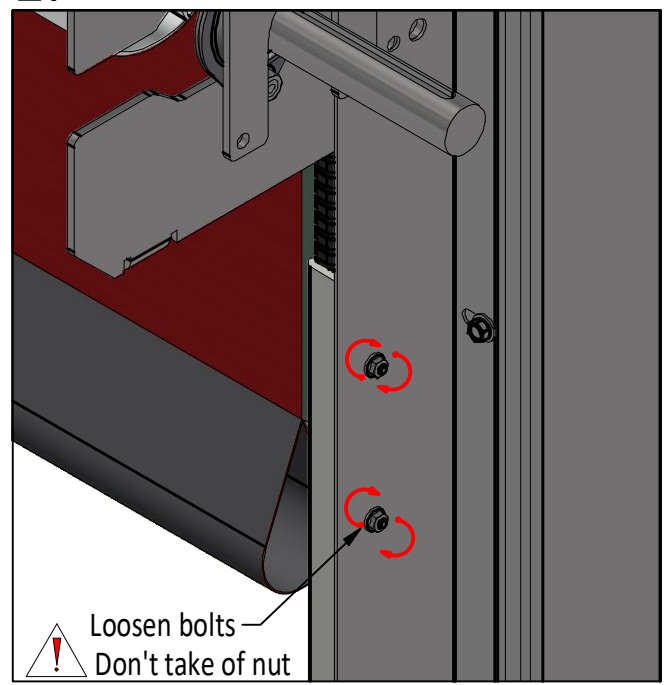

A.6

1.

2.

Riga Door Systems
we open the world

Malas, Vetras, Marupe LV-2167, Riga district, Latvia; web: www.rigadoors.lv

Designed by	VPA	Sheet Format	A3	Date	2024-07-05	Install manual HSD RDS3000		
						HSD RDS3000	Rev. 2	Sheet 6 / 11