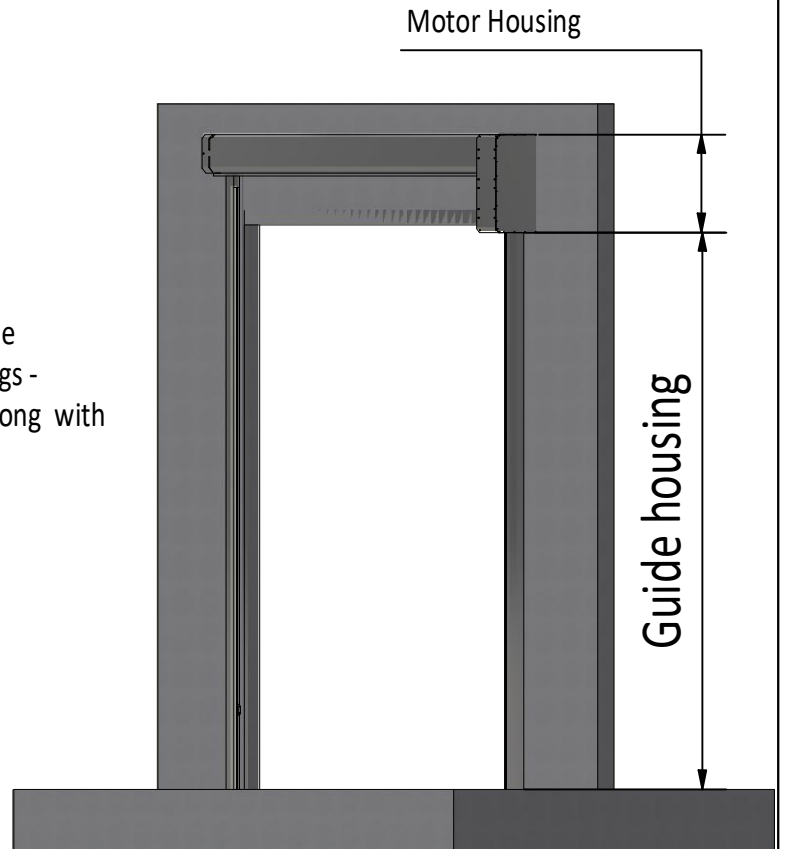

Designed by	VPA	Sheet Format	A3	Date	2024-07-05	Install manual HSD RDS3000		
						HSD RDS3000	Rev. 2	Sheet 8 / 11

A.9

DOOR LINE PHOTO CELL INSTALATION

! Ø3

Riga Door Systems
we open the world

Malas, Vetras, Marupe LV-2167, Riga district, Latvia; web: www.rigadoors.lv

Designed by	VPA	Sheet Format	A3	Date	2024-07-05	Install manual HSD RDS3000		
						HSD RDS3000	Rev. 2	Sheet 9 / 11

B.1 Option- Roll housing

B.2 Option- Motor housing

When mounting both the motor and guide housings - cut the guide housing along with the motor housing

B.3 Option- guide housing

Riga Door Systems
we open the world

Malas, Vetras, Marupe LV-2167, Riga district, Latvia; web: www.rigadoors.lv

Designed by	VPA	Sheet Format	A3	Date	2024-07-05	Install manual HSD RDS3000		
						HSD RDS3000	Rev. 2	Sheet 11 / 11