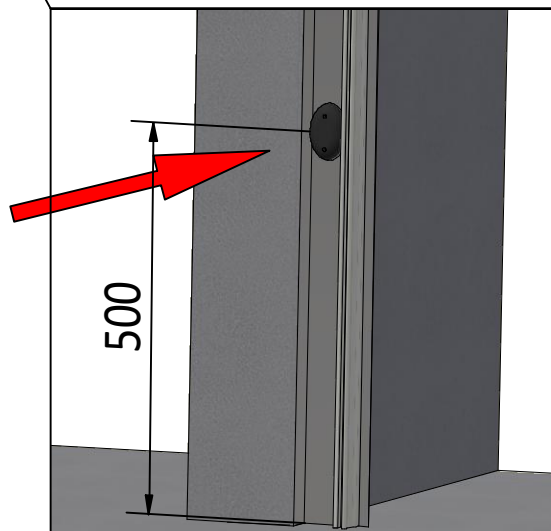

Designed by	VPA	Sheet Format	A3	Date	2024-07-05	Install manual HSD RDS3000		
						HSD RDS3000	Rev. 2	Sheet 8 / 11

A.9

DOOR LINE PHOTO CELL INSTALATION

! Ø3

Riga Door Systems
we open the world

Malas, Vetras, Marupe LV-2167, Riga district, Latvia; web: www.rigadoors.lv