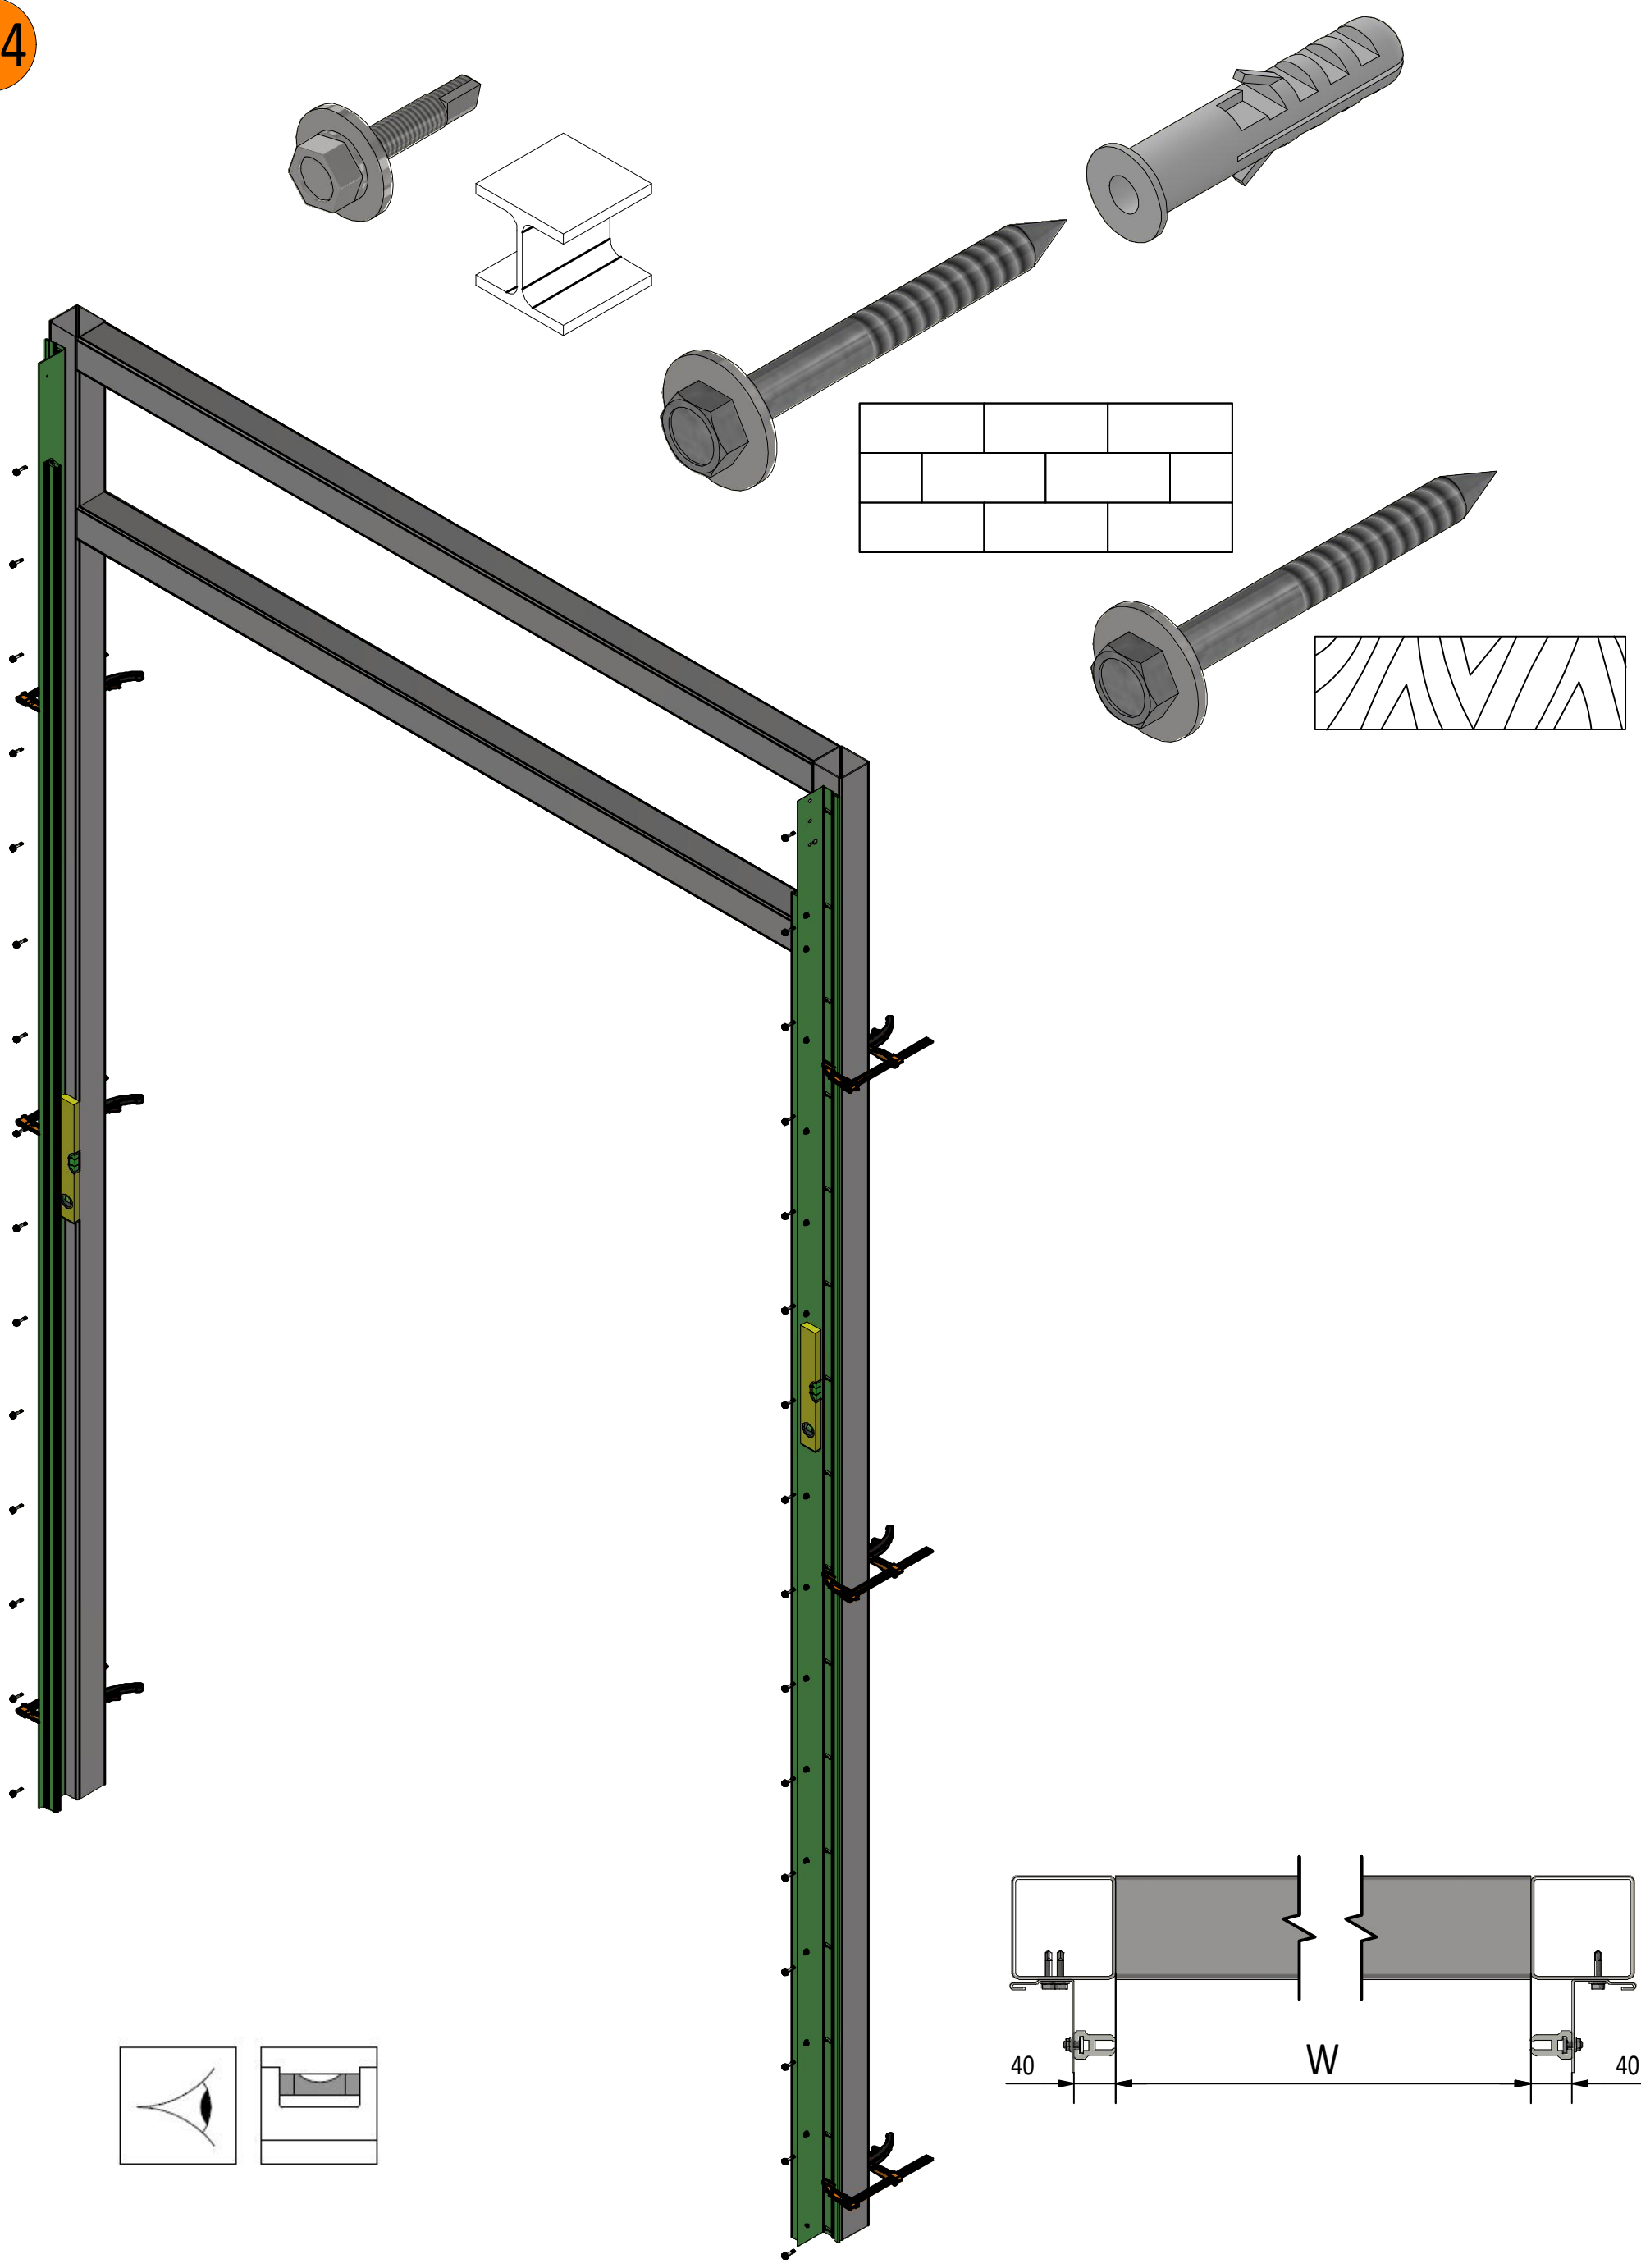

A.4

Riga Door Systems
we open the world

Malas, Vetras, Marupe LV-2167, Riga district, Latvia; web: www.rigadoors.lv

Designed by	VPA	Sheet Format	A3	Date	2024-07-05	Install manual HSD RDS3000		
						HSD RDS3000	Rev. 2	Sheet 4 / 11