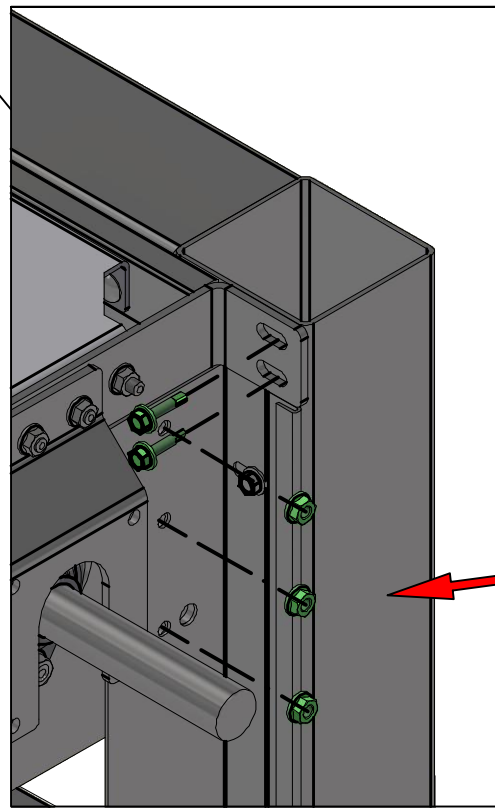

A.5

Riga Door Systems
we open the world

Malas, Vetras, Marupe LV-2167, Riga district, Latvia; web: www.rigadoors.lv

Designed by	VPA	Sheet Format	A3	Date	2024-07-05	Install manual HSD RDS3000	
HSD RDS3000						Rev.	Sheet
						2	5 / 11