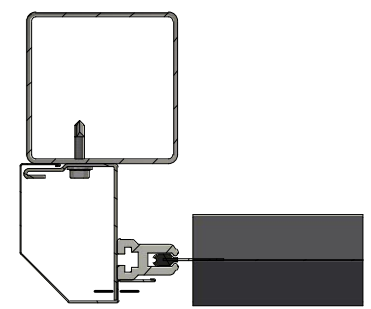

Designed by	VPA	Sheet Format	A3	Date	2024-07-05	Install manual HSD RDS3000		
						HSD RDS3000	Rev. 2	Sheet 8 / 11

A.9

DOOR LINE PHOTO CELL INSTALATION

! Ø3

Riga Door Systems
we open the world

Malas, Vetras, Marupe LV-2167, Riga district, Latvia; web: www.rigadoors.lv

Designed by	VPA	Sheet Format	A3	Date	2024-07-05	Install manual HSD RDS3000		
						HSD RDS3000	Rev. 2	Sheet 9 / 11

B.1 Option- Roll housing

B.2 Option- Motor housing

When mounting both the motor and guide housings - cut the guide housing along with the motor housing

B.3 Option- guide housing

Riga Door Systems
we open the world

Malas, Vetras, Marupe LV-2167, Riga district, Latvia; web: www.rigadoors.lv

Designed by	VPA	Sheet Format	A3	Date	2024-07-05	Install manual HSD RDS3000		
						HSD RDS3000	Rev. 2	Sheet 11 / 11