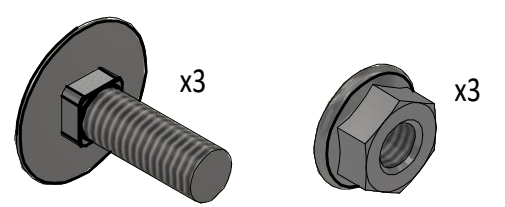

A.5

Riga Door Systems
we open the world

Malas, Vetras, Marupe LV-2167, Riga district, Latvia; web: www.rigadoors.lv

Designed by	VPA	Sheet Format	A3	Date	2024-07-05	Install manual HSD RDS3000	
HSD RDS3000						Rev.	Sheet
						2	5 / 11