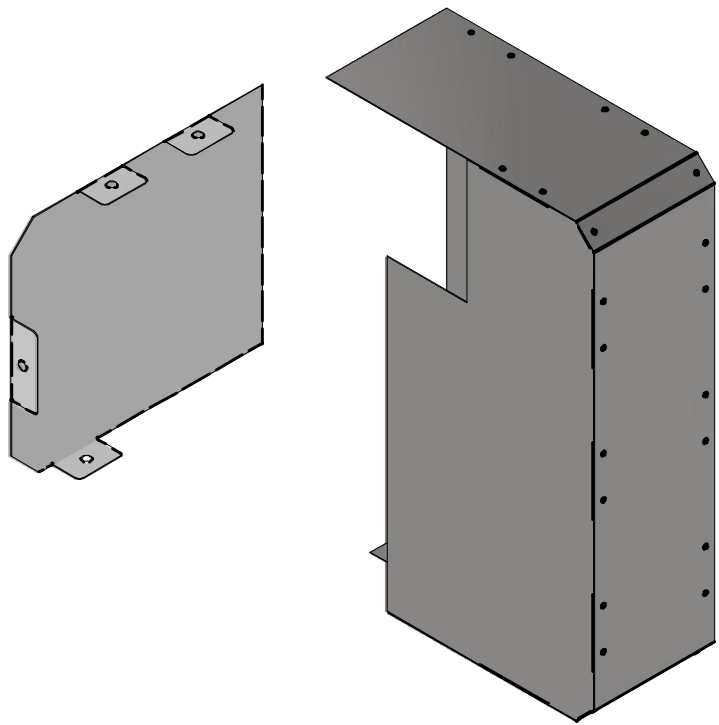

B.2 Option- Motor housing