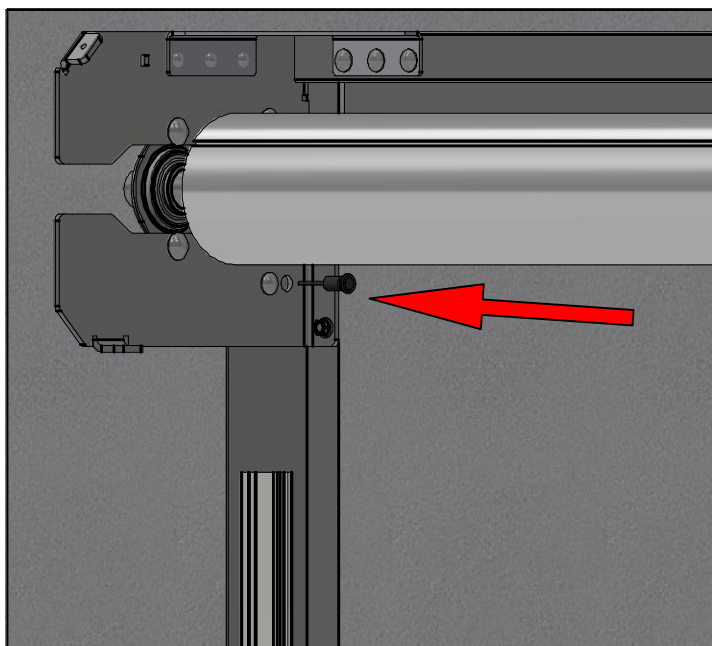

Designed by	VPA	Sheet Format	A3	Date	2024-07-05	Install manual HSD RDS3000		
						HSD RDS3000	Rev.	Sheet
							2	7 / 11

A.8

PHOTO CELL INSTALATION

! $\varnothing 13$

Riga Door Systems
we open the world

Malas, Vetras, Marupe LV-2167, Riga district, Latvia; web: www.rigadoors.lv