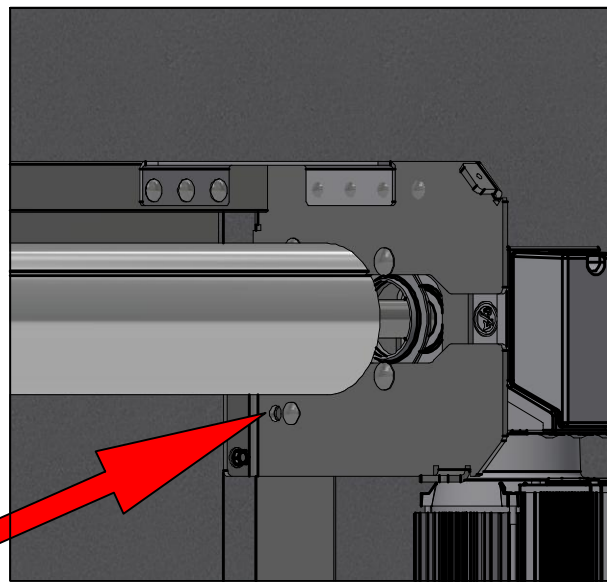

Designed by	VPA	Sheet Format	A3	Date	2024-07-05	Install manual HSD RDS3000		
						HSD RDS3000	Rev.	Sheet
							2	7 / 11

A.8

PHOTO CELL INSTALATION

! $\varnothing 13$

Riga Door Systems
we open the world

Malas, Vetras, Marupe LV-2167, Riga district, Latvia; web: www.rigadoors.lv

Designed by	VPA	Sheet Format	A3	Date	2024-07-05	Install manual HSD RDS3000		
						HSD RDS3000	Rev. 2	Sheet 8 / 11

A.9

DOOR LINE PHOTO CELL INSTALATION

! Ø3

Riga Door Systems
we open the world

Malas, Vetras, Marupe LV-2167, Riga district, Latvia; web: www.rigadoors.lv