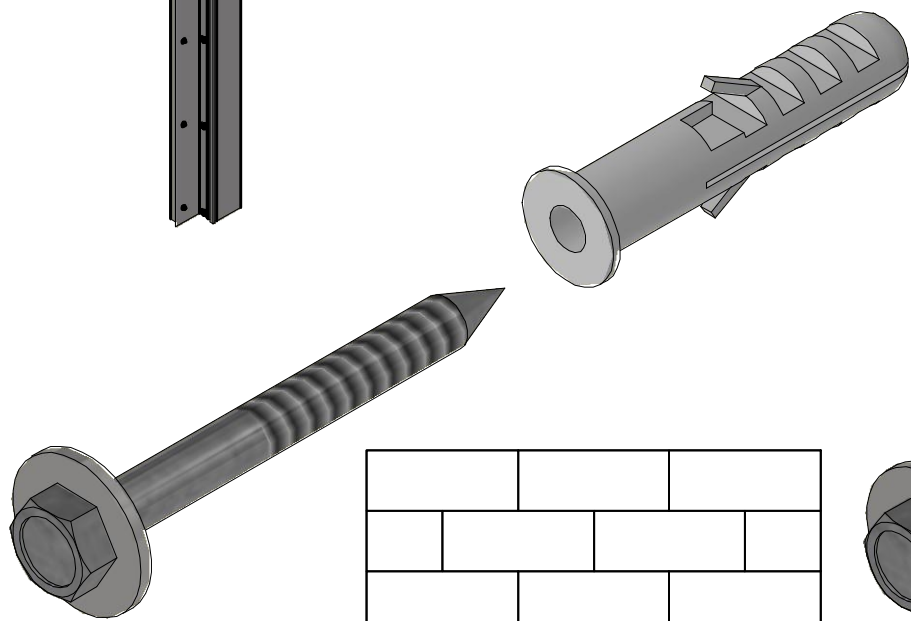

A.5

Riga Door Systems
we open the world

Malas, Vetras, Marupe LV-2167, Riga district, Latvia; web: www.rigadoors.lv

Designed by	VPA	Sheet Format	A3	Date	2024-07-05	Install manual HSD RDS3000	
HSD RDS3000						Rev.	Sheet
						2	5 / 11