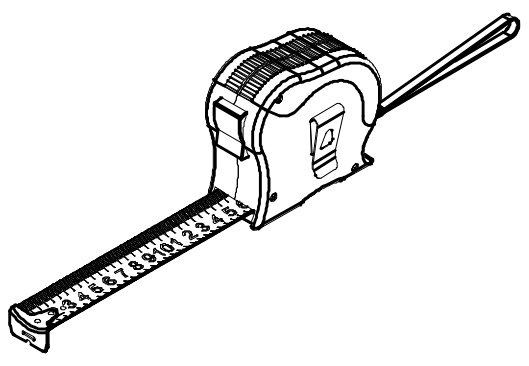

Installation manual for High Speed Doors

Riga Door Systems

Model: RDS 3000

Riga Door Systems
we open the world

Malas, Vetras, Marupe LV-2167, Riga district, Latvia; web: www.rigadoors.lv

Designed by	VPA	Sheet Format	A3	Date	2024-07-05	Install manual HSD RDS3000		
						HSD RDS3000	Rev. 2	Sheet 1 / 11

Producer: Riga Door Systems
 SIA
 Malas, Marupe LV 2167, Latvia
 Type: power operated high
 speed doors RDS3000
 Serial number, year: 1-2023
 Opening: 4000x3500(WxH)
 Wind load class: 1
 Air permeability class: 1
 Water penetration class: 1
 Thermal resistance W(m2K): 6,0
 EN13241-1:2003+A2:2016