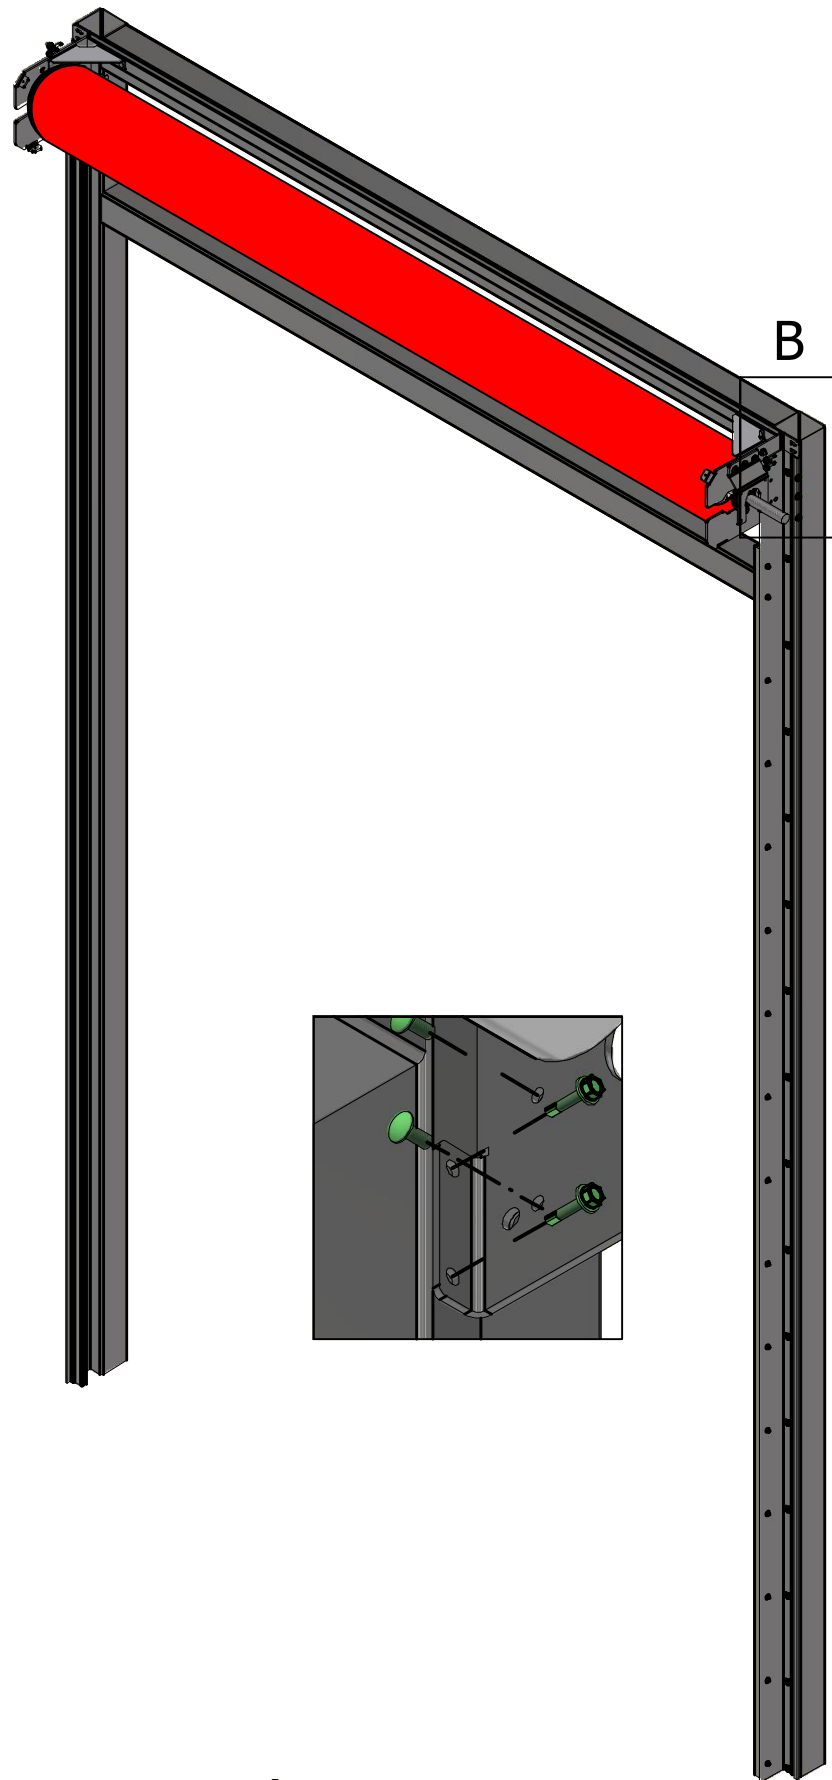

A.5

Riga Door Systems
we open the world

Malas, Vetras, Marupe LV-2167, Riga district, Latvia; web: www.rigadoors.lv

Designed by	VPA	Sheet Format	A3	Date	2024-07-05	Install manual HSD RDS3000	
HSD RDS3000						Rev.	Sheet
						2	5 / 11