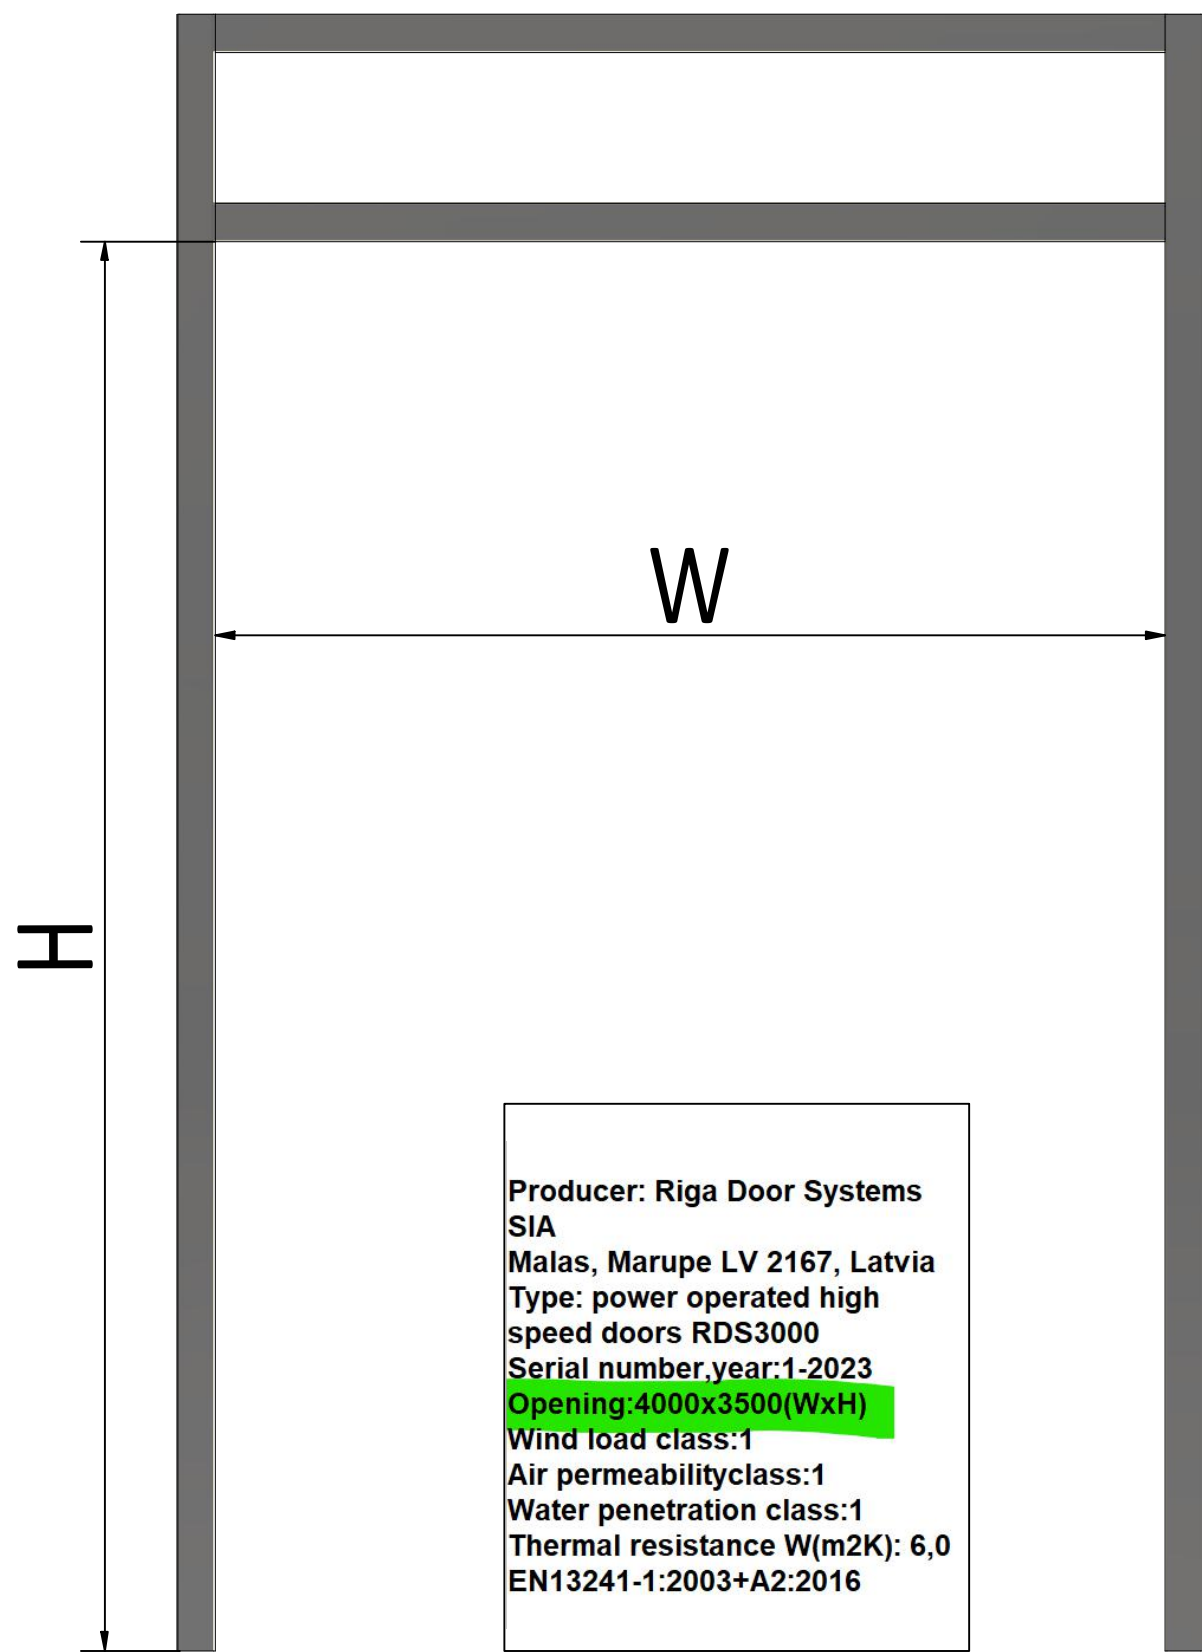

Installation manual for High Speed Doors

Riga Door Systems

Model: RDS 3000

Riga Door Systems
we open the world

Malas, Vetras, Marupe LV-2167, Riga district, Latvia; web: www.rigadoors.lv

Designed by	VPA	Sheet Format	A3	Date	2024-07-05	Install manual HSD RDS3000		
						HSD RDS3000	Rev. 2	Sheet 1 / 11