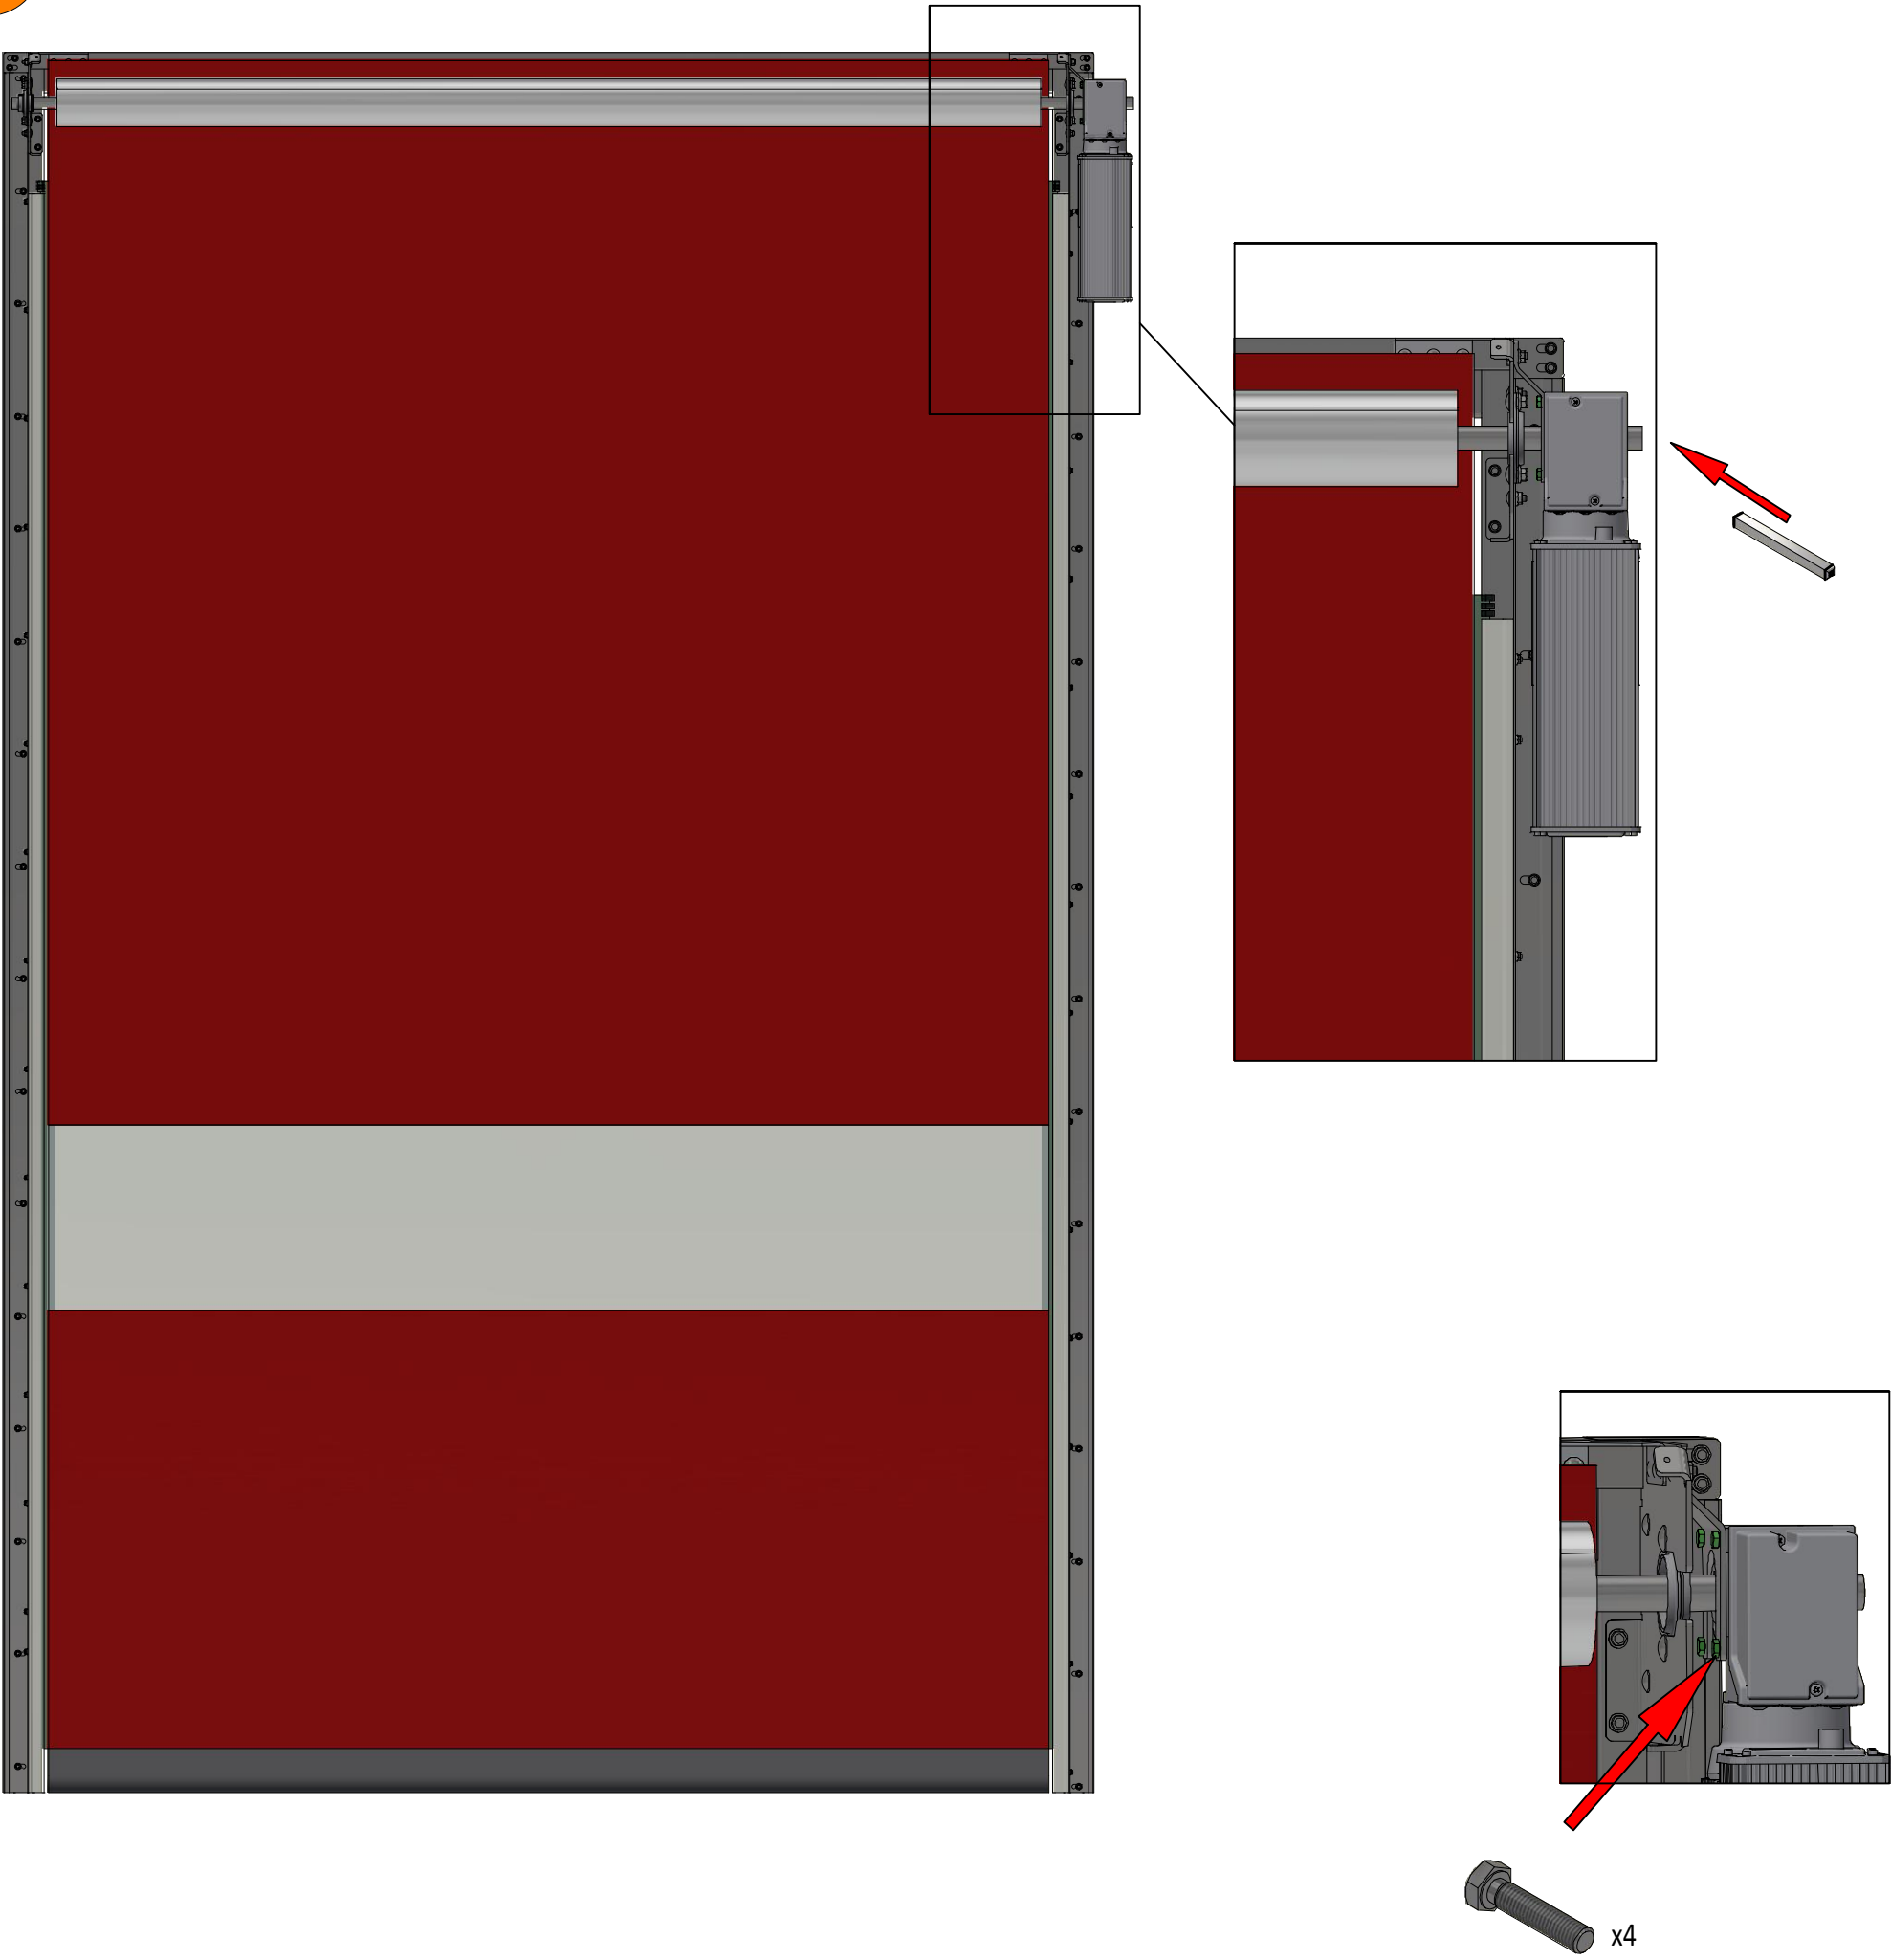

A.7

Riga Door Systems
we open the world

Malas, Vetras, Marupe LV-2167, Riga district, Latvia; web: www.rigadoors.lv

Designed by	VPA	Sheet Format	A3	Date	2024-07-05	Install manual HSD RDS3000		
						HSD RDS3000	Rev.	Sheet
							2	7 / 11