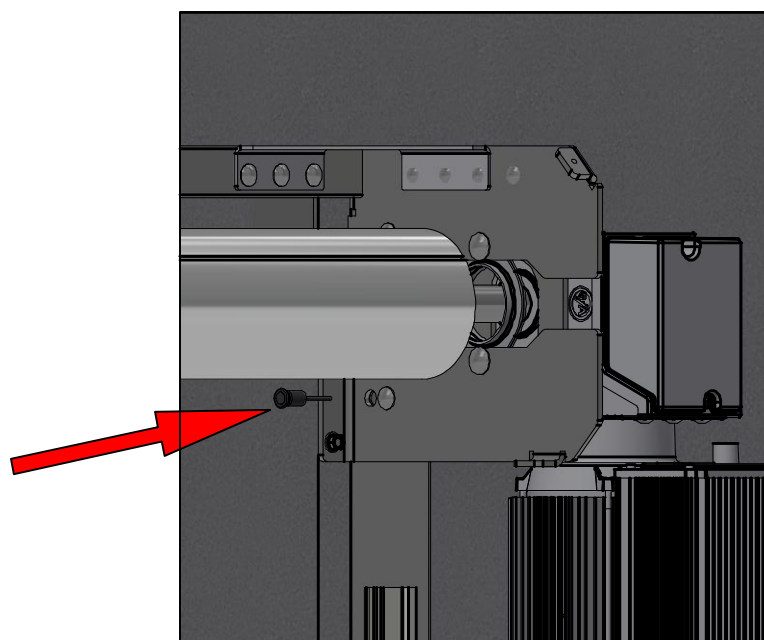

Designed by	VPA	Sheet Format	A3	Date	2024-07-05	Install manual HSD RDS3000		
						HSD RDS3000	Rev.	Sheet
							2	7 / 11

A.8

PHOTO CELL INSTALATION

! $\varnothing 13$

Riga Door Systems
we open the world

Malas, Vetras, Marupe LV-2167, Riga district, Latvia; web: www.rigadoors.lv

Designed by	VPA	Sheet Format	A3	Date	2024-07-05	Install manual HSD RDS3000		
						HSD RDS3000	Rev. 2	Sheet 8 / 11

A.9

DOOR LINE PHOTO CELL INSTALATION

! Ø3

Riga Door Systems
we open the world

Malas, Vetras, Marupe LV-2167, Riga district, Latvia; web: www.rigadoors.lv