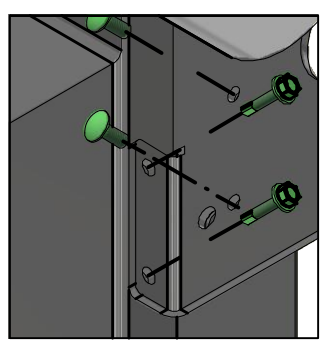

A.5

Riga Door Systems
we open the world

Malas, Vetras, Marupe LV-2167, Riga district, Latvia; web: www.rigadoors.lv

Designed by	VPA	Sheet Format	A3	Date	2024-07-05	Install manual HSD RDS3000	
HSD RDS3000						Rev.	Sheet
						2	5 / 11