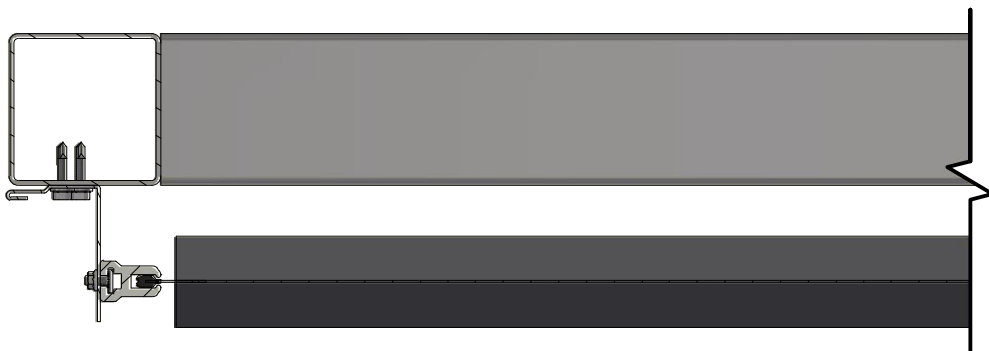

A.6

1.

2.

Riga Door Systems
we open the world

Malas, Vetras, Marupe LV-2167, Riga district, Latvia; web: www.rigadoors.lv

Designed by	VPA	Sheet Format	A3	Date	2024-07-05	Install manual HSD RDS3000		
						HSD RDS3000	Rev. 2	Sheet 6 / 11