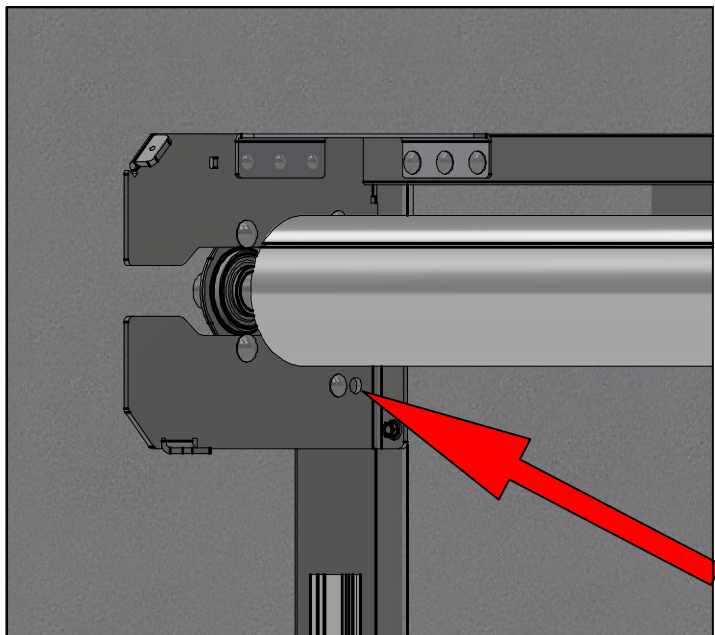

Designed by	VPA	Sheet Format	A3	Date	2024-07-05	Install manual HSD RDS3000		
						HSD RDS3000	Rev.	Sheet
							2	7 / 11

A.8

PHOTO CELL INSTALATION

! $\varnothing 13$

Riga Door Systems
we open the world

Malas, Vetras, Marupe LV-2167, Riga district, Latvia; web: www.rigadoors.lv