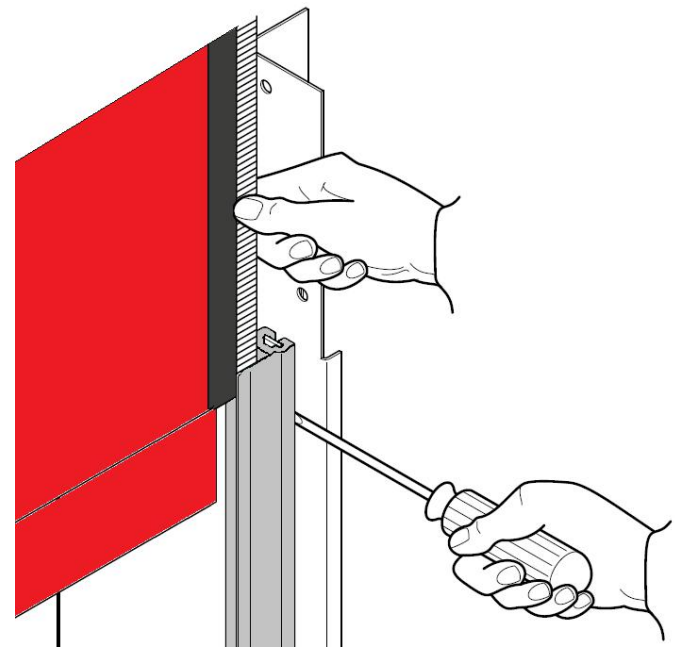

A.6

1.

2.

Riga Door Systems
we open the world

Malas, Vetras, Marupe LV-2167, Riga district, Latvia; web: www.rigadoors.lv

Designed by	VPA	Sheet Format	A3	Date	2024-07-05	Install manual HSD RDS3000		
						HSD RDS3000	Rev. 2	Sheet 6 / 11