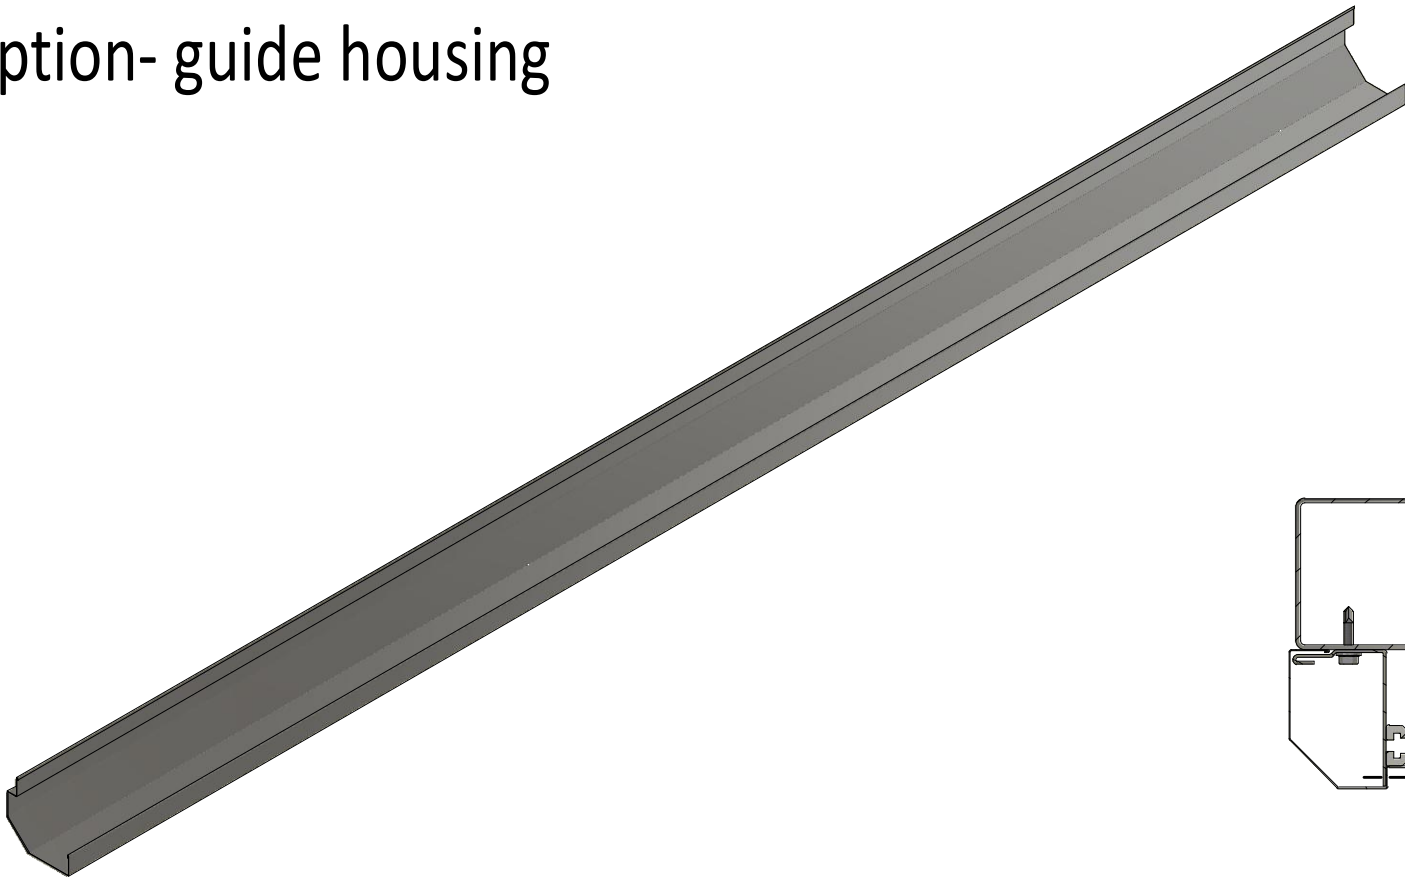

B.3 Option- guide housing

Riga Door Systems
we open the world

Malas, Vetras, Marupe LV-2167, Riga district, Latvia; web: www.rigadoors.lv

Designed by	VPA	Sheet Format	A3	Date	2024-07-05	Install manual HSD RDS3000		
						HSD RDS3000	Rev. 2	Sheet 11 / 11