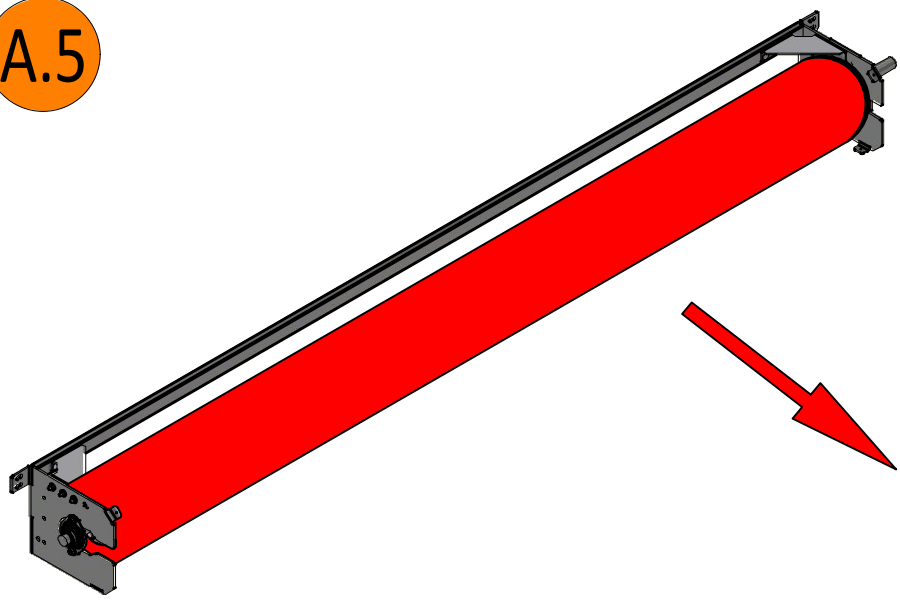

A.5

Riga Door Systems
we open the world

Malas, Vetras, Marupe LV-2167, Riga district, Latvia; web: www.rigadoors.lv

Designed by	VPA	Sheet Format	A3	Date	2024-07-05	Install manual HSD RDS3000	
HSD RDS3000						Rev.	Sheet
						2	5 / 11