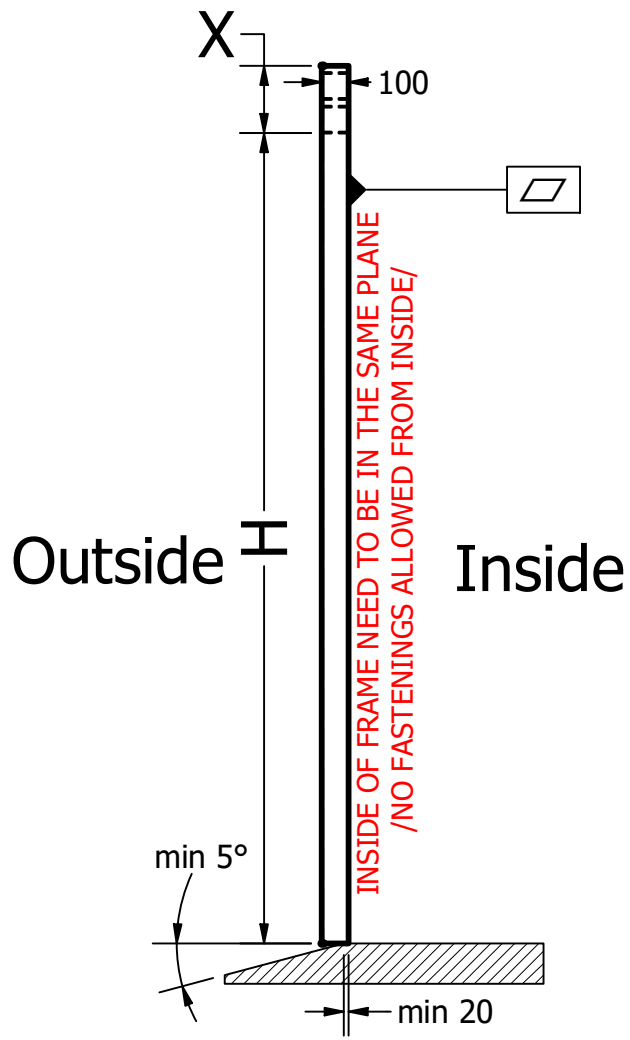

Free space for motor
Free space for chain hoist

⚠ If there is no other requirements then for standard door frame use SHS 100x100x3

Outside Inside

D1=D2
H_{max}=5000
W_{max}=5000

For other dimensions contact the manufacturer

Opening height Max. (mm)	Gate area Max. (m ²)	Size- "x"
4003	20	250
5000	25	270

⚠ For gates without motor and H>=3m chainhoist must be mounted !

Riga Door Systems
we open the world

Malas, Vetras, Marupe LV-2167, Riga district, Latvia; web: www.rigadoors.lv

Designed by VPA	Sheet Format A4	Date 2024-04-26	LH-F_frame	
			Loe headroom- frame	Rev. 00
				Sheet 1 / 1