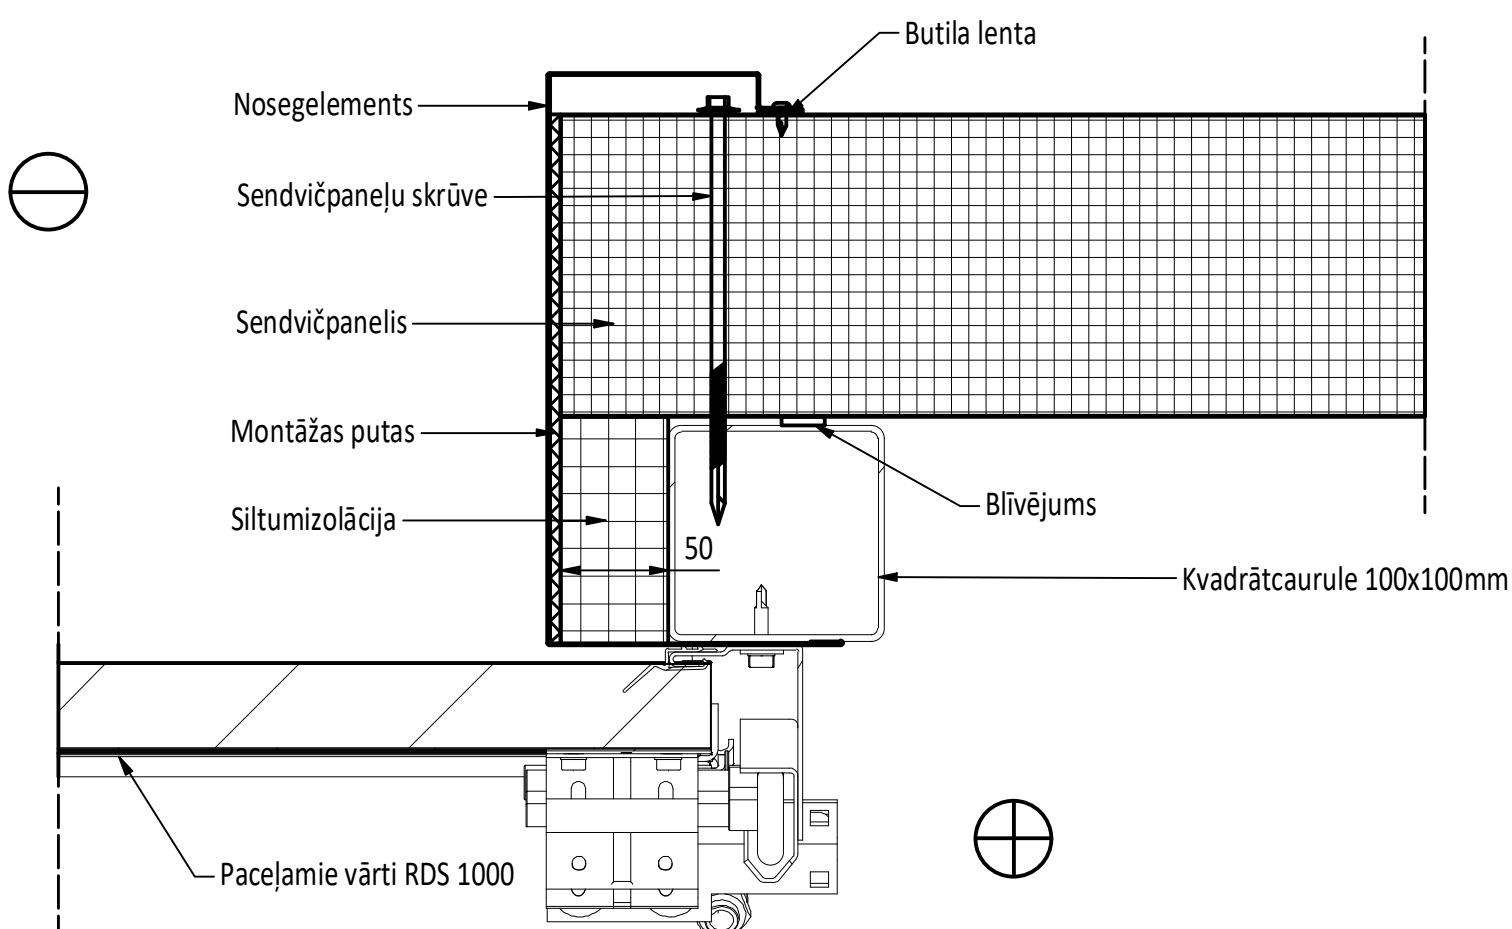

A1.1

A1.2

A1.3

Riga Door Systems
we open the world

Malas, Vetras, Marupe LV-2167, Riga district, Latvia; web: www.rigadoors.lv

Designed by VPA Sheet Format A3 Date 2024-05-16

Mezgli.2

Paceļamie vārti pieslēguma mezgli