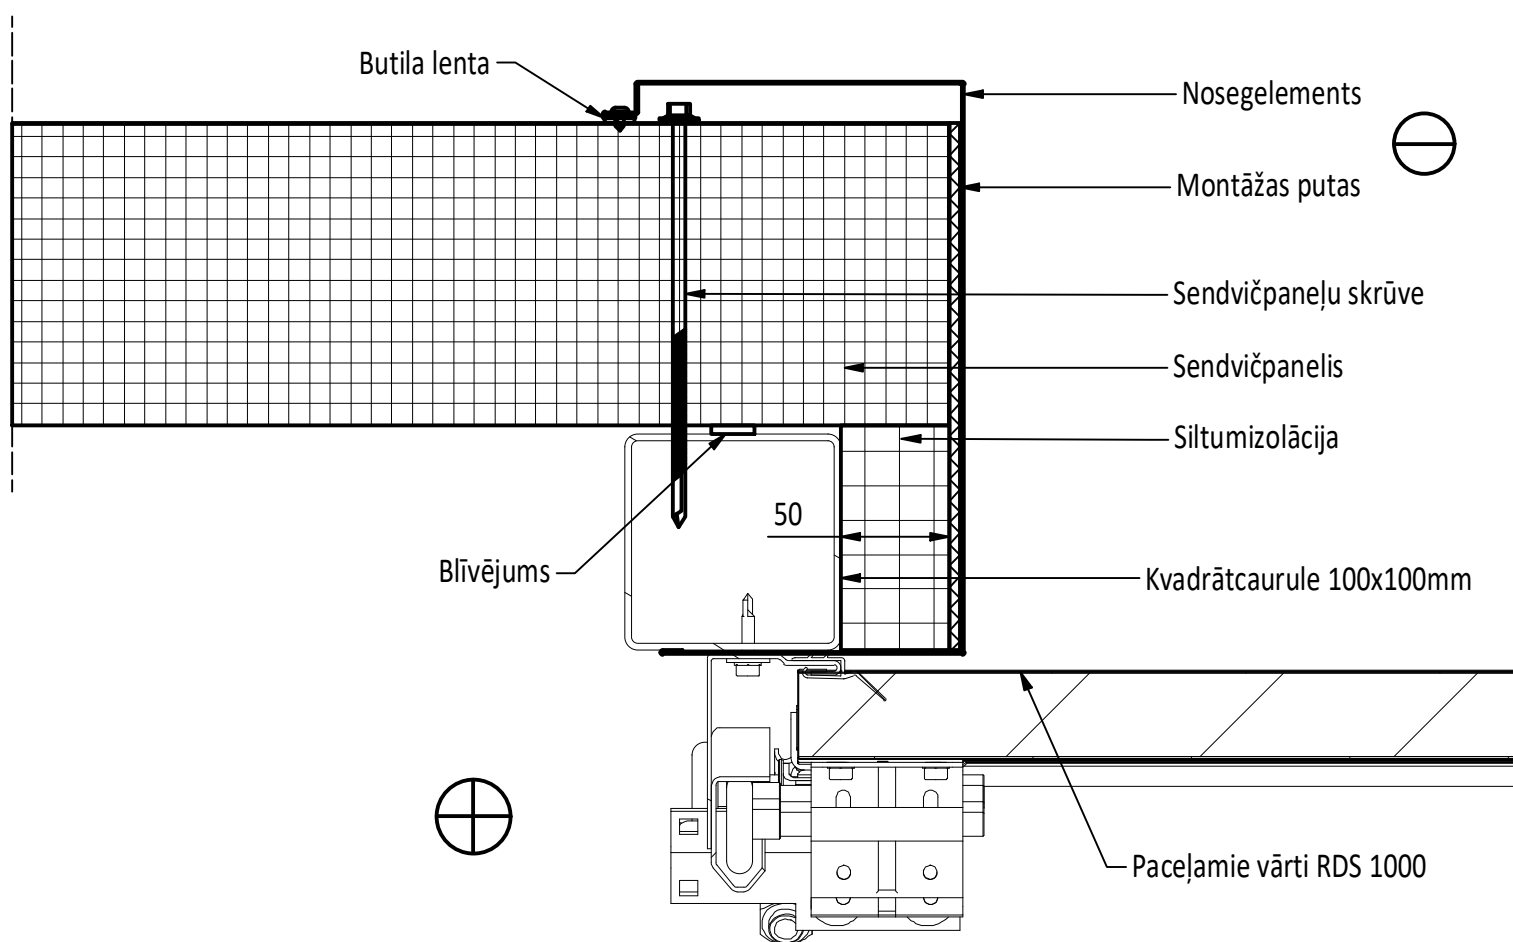

A1.1

A1.2

A1.3

Riga Door Systems
we open the world

Malas, Vetras, Marupe LV-2167, Riga district, Latvia; web: www.rigadoors.lv

Designed by VPA Sheet Format A3 Date 2024-05-16

Mezgli.2

Paceļamie vārti pieslēguma mezgli