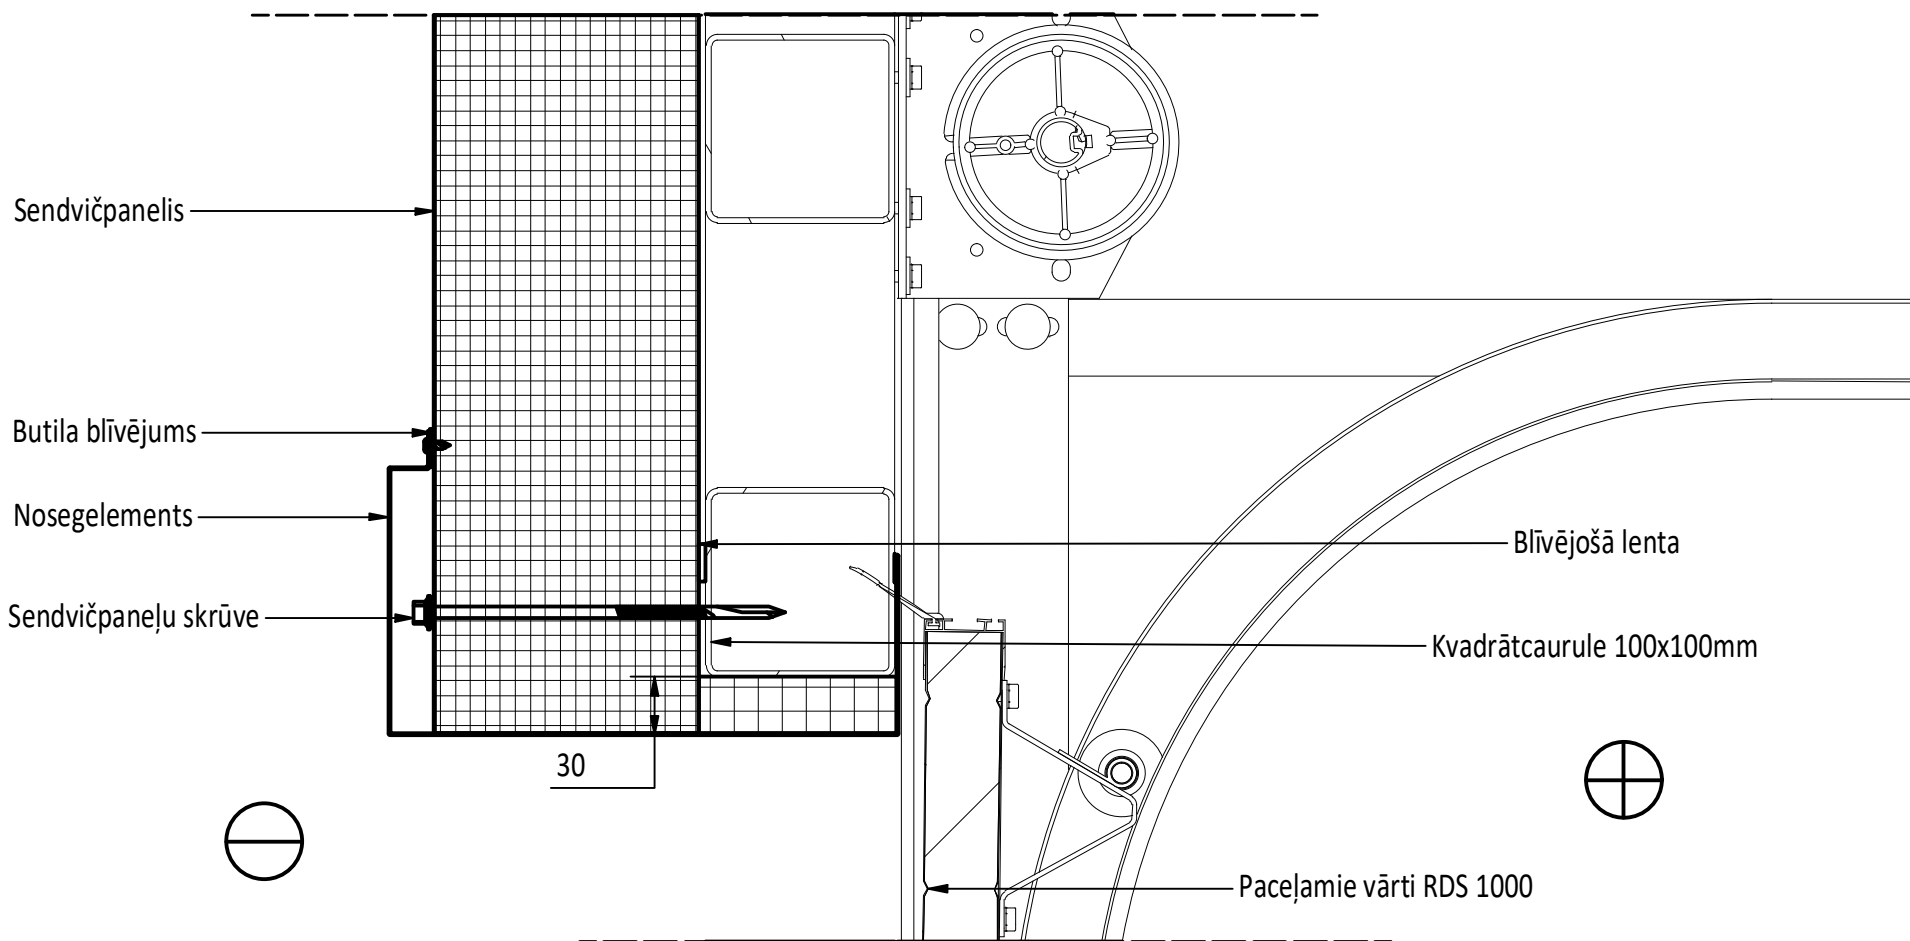

A1.1

A1.2

A1.3

Riga Door Systems
we open the world

Malas, Vetras, Marupe LV-2167, Riga district, Latvia; web: www.rigadoors.lv

Designed by VPA Sheet Format A3 Date 2024-05-16

Mezgli.2

Paceļamie vārti pieslēguma mezgli