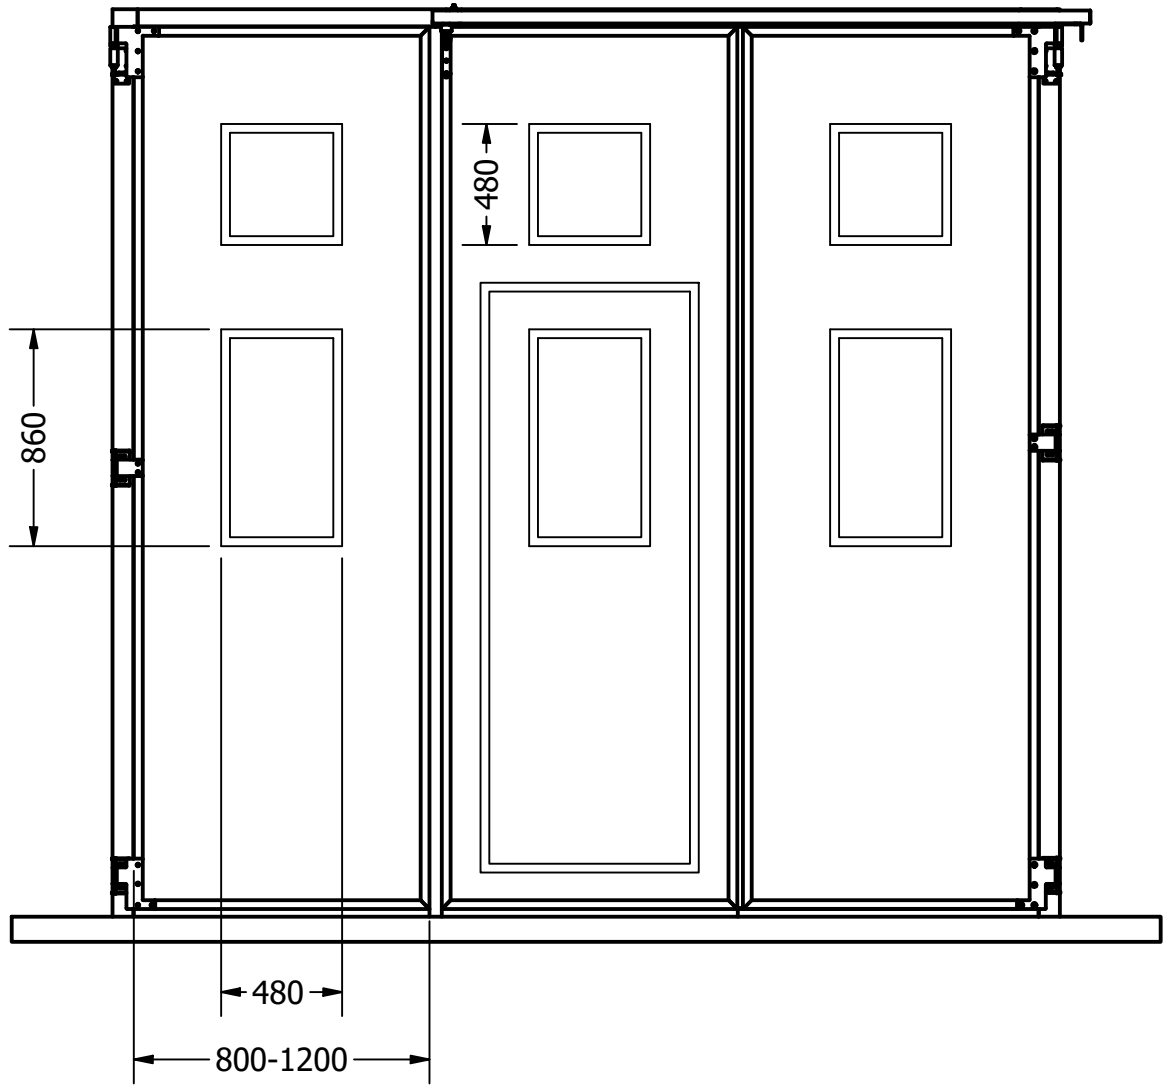

Riga Door Systems
we open the world

Malas, Vetras, Marupe LV-2167, Riga district, Latvia; web: www.rigadoors.lv

Weight
N/A

Material

Rev.	Changes	Date	Name	Project	FD	Scale
			Drawn	2021-10-13	VPA	Description Window example folding doors Drawing Nr. FD.WINDOWS
			Approved			
						Rev. R0
						A3