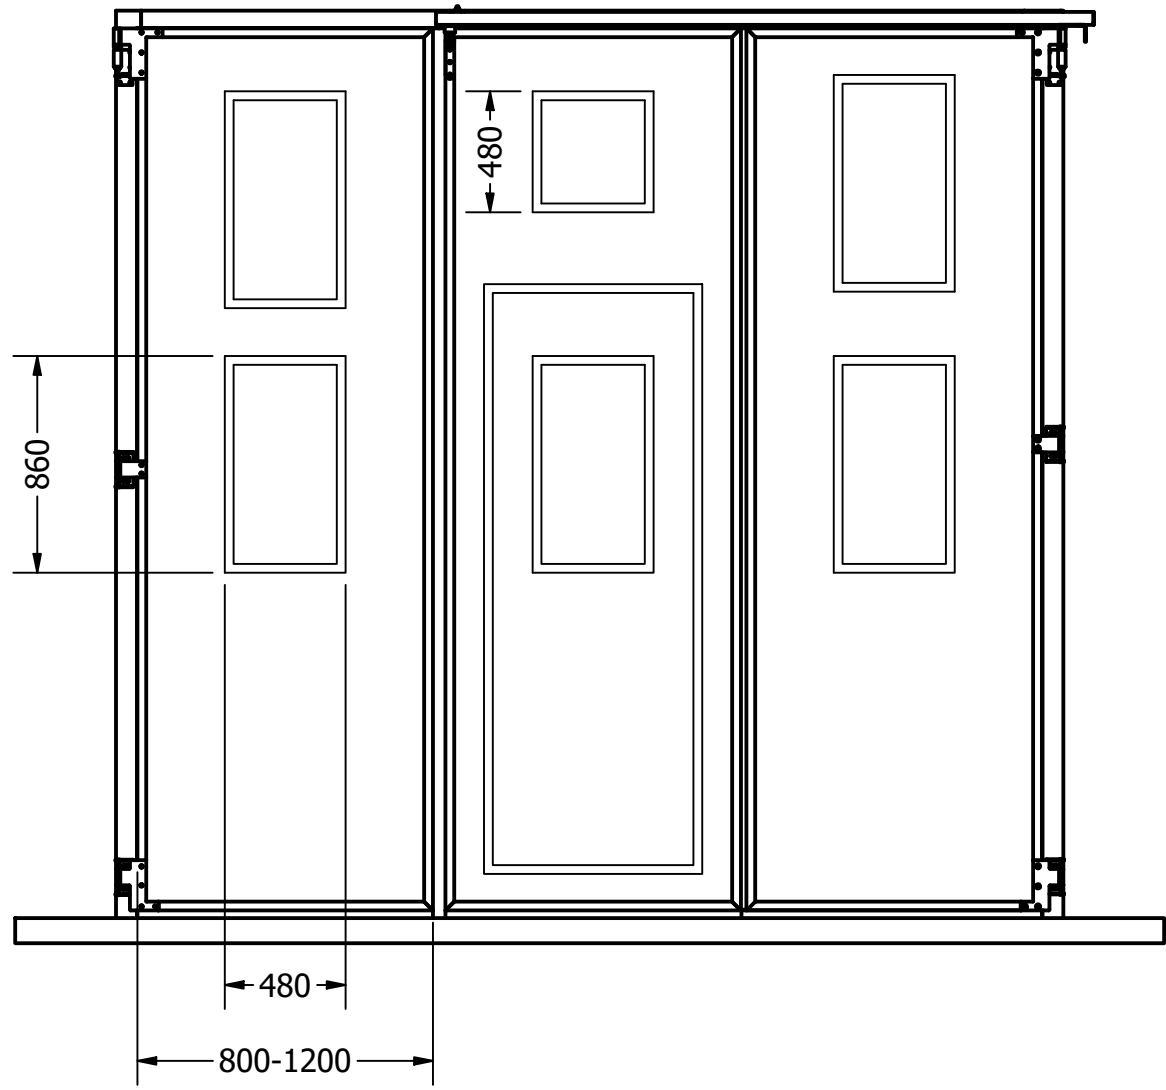

Riga Door Systems
we open the world

Malas, Vetras, Marupe LV-2167, Riga district, Latvia; web: www.rigadoors.lv

Weight
N/A

Material

Rev.	Changes	Date	Name	Project	FD	Scale
			Drawn	2021-10-13	VPA	Description Window example folding doors Drawing Nr. FD.WINDOWS
			Approved			
						Rev. R0
						A3